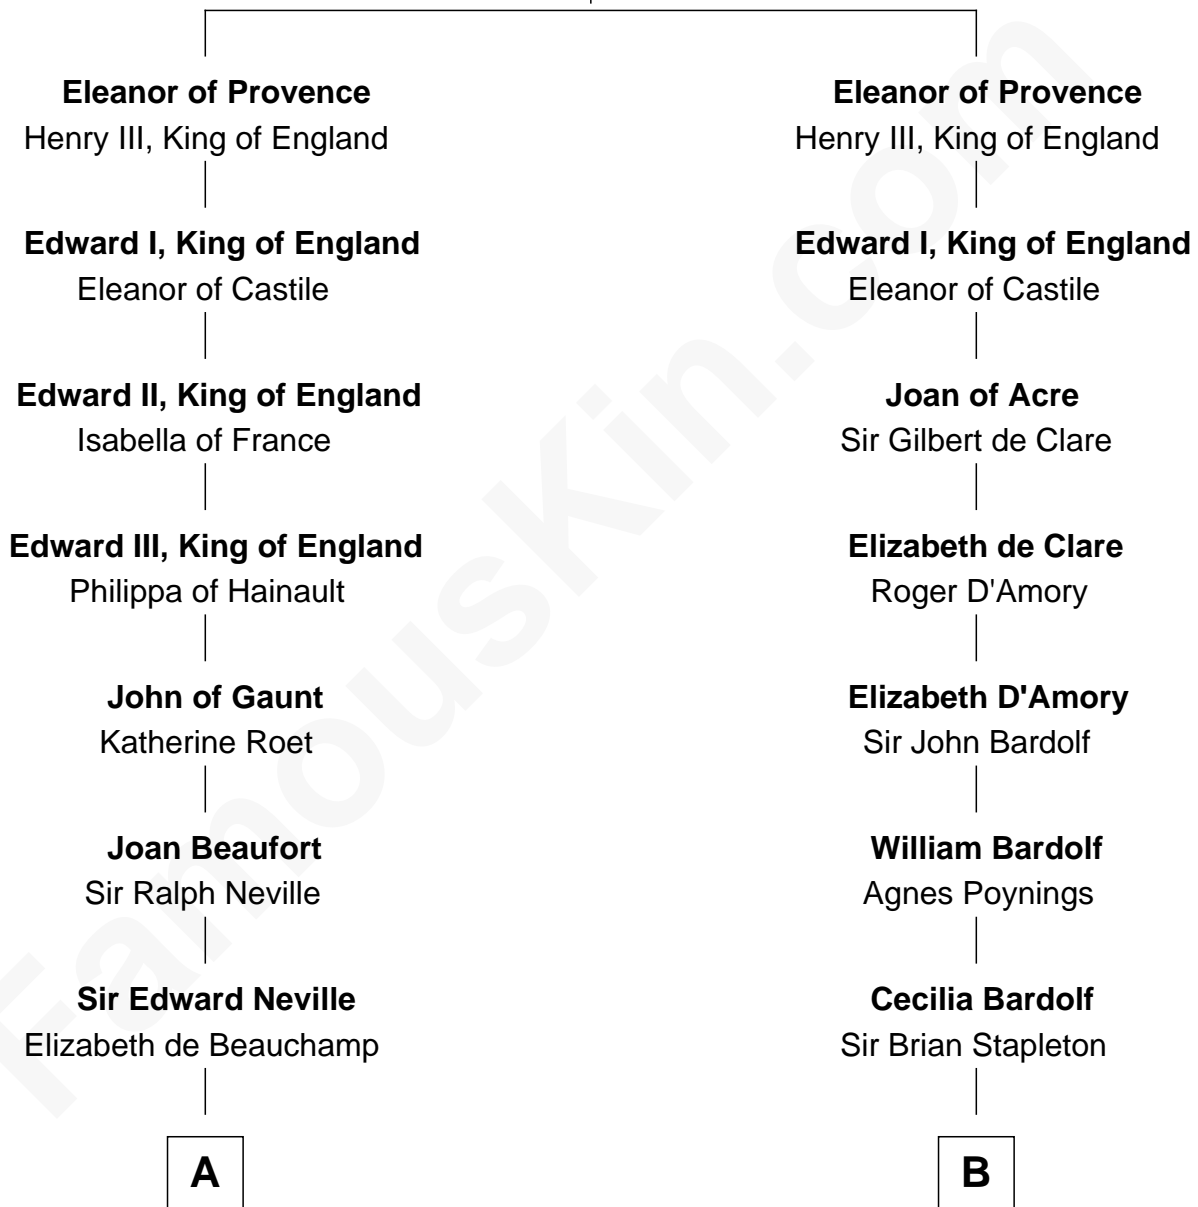

FamousKin.com Relationship Chart of

Harry F. Byrd

50th Governor of Virginia

19th cousin 2 times removed of

Charles Carnan Ridgely

15th Governor of Maryland

Ramon Berenguer IV of Provence

Beatrice of Savoy

C

Thomas Taylor Byrd
Mary Armistead

Richard Evelyn Byrd
Anne Harrison

Col. William Byrd
Jane Meriwether Rivers

Richard Evelyn Byrd
Eleanor Bolling Flood

Harry F. Byrd
50th Governor of Virginia

D

Rachel Howard
Col. Charles Ridgely

Achsah Ridgely
Charles R. Carnan

Charles Carnan Ridgely
15th Governor of Maryland

FamousKin.com