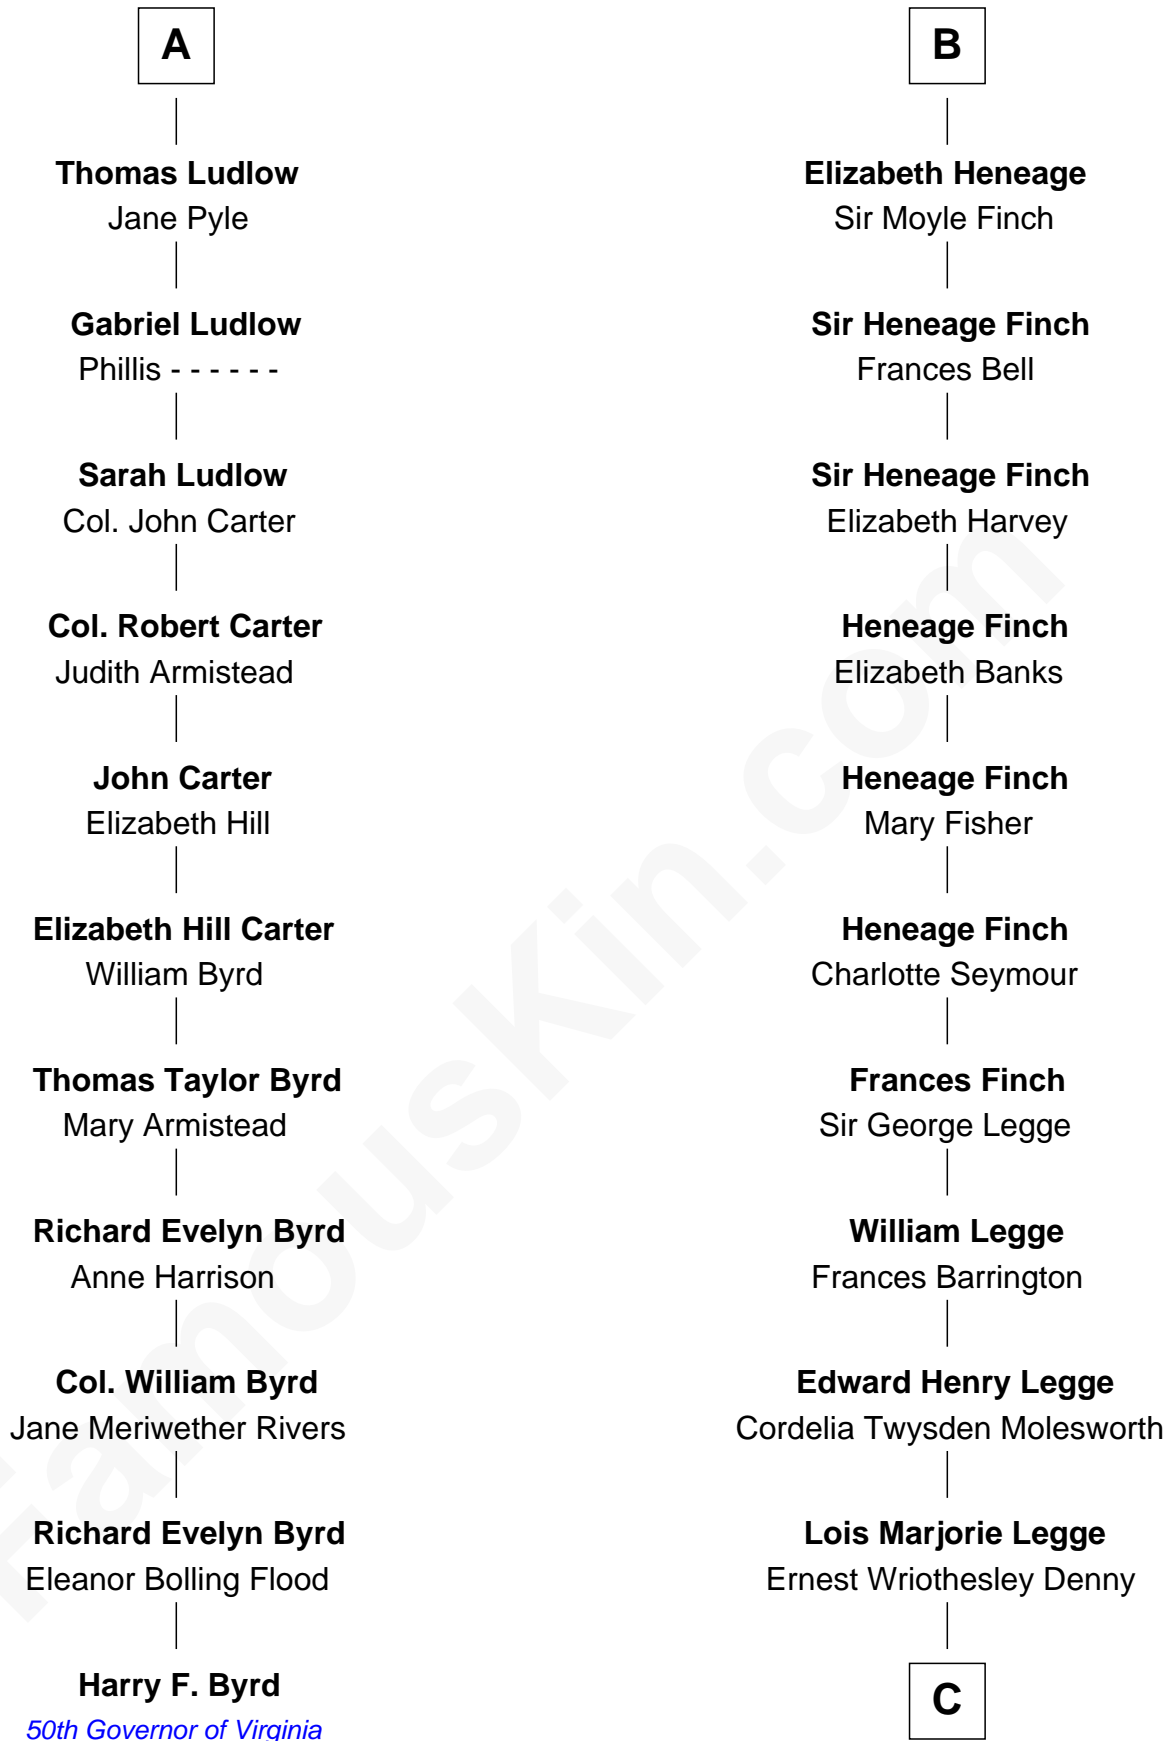

FamousKin.com Relationship Chart of

Harry F. Byrd

50th Governor of Virginia

17th cousin 2 times removed of

Kit Harington

TV Actor - "Game of Thrones"

Sir Hugh de Courtnay

Margaret de Bohun

Anne Wake

Sir John Courtenay

Joan Champernoun

Sir Philip Courtenay

Elizabeth Hungerford

Katherine Courtenay

Sir William Huddesfield

Elizabeth Huddesfield

Sir Anthony Poyntz

Sir Nicholas Poyntz

Joan Berkeley

Anne Poyntz

Sir Thomas Heneage

B

C

Lavender Cecilia Denny
John Charles Dundas Harington