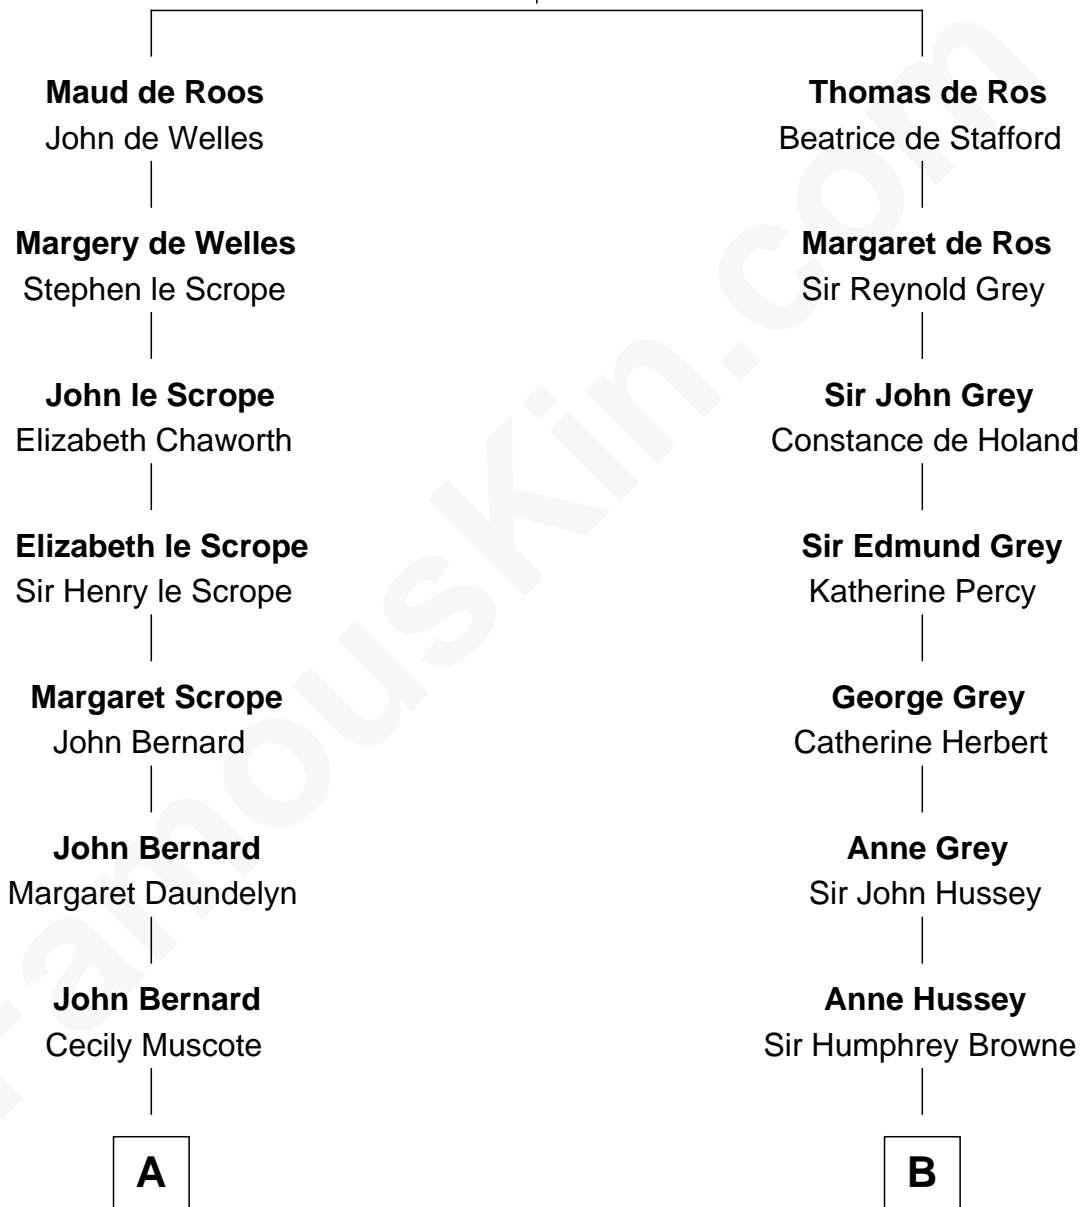

FamousKin.com Relationship Chart of

Harry F. Byrd

50th Governor of Virginia

17th cousin 3 times removed of

Kit Harington

TV Actor - "Game of Thrones"

Sir William de Ros
Margery de Badlesmere

C

Lois Marjorie Legge
Ernest Wriothesley Denny

Lavender Cecilia Denny
John Charles Dundas Harington

Sir David Richard Harington
Deborah Jane Catesby

Kit Harington

TV Actor - "Game of Thrones"