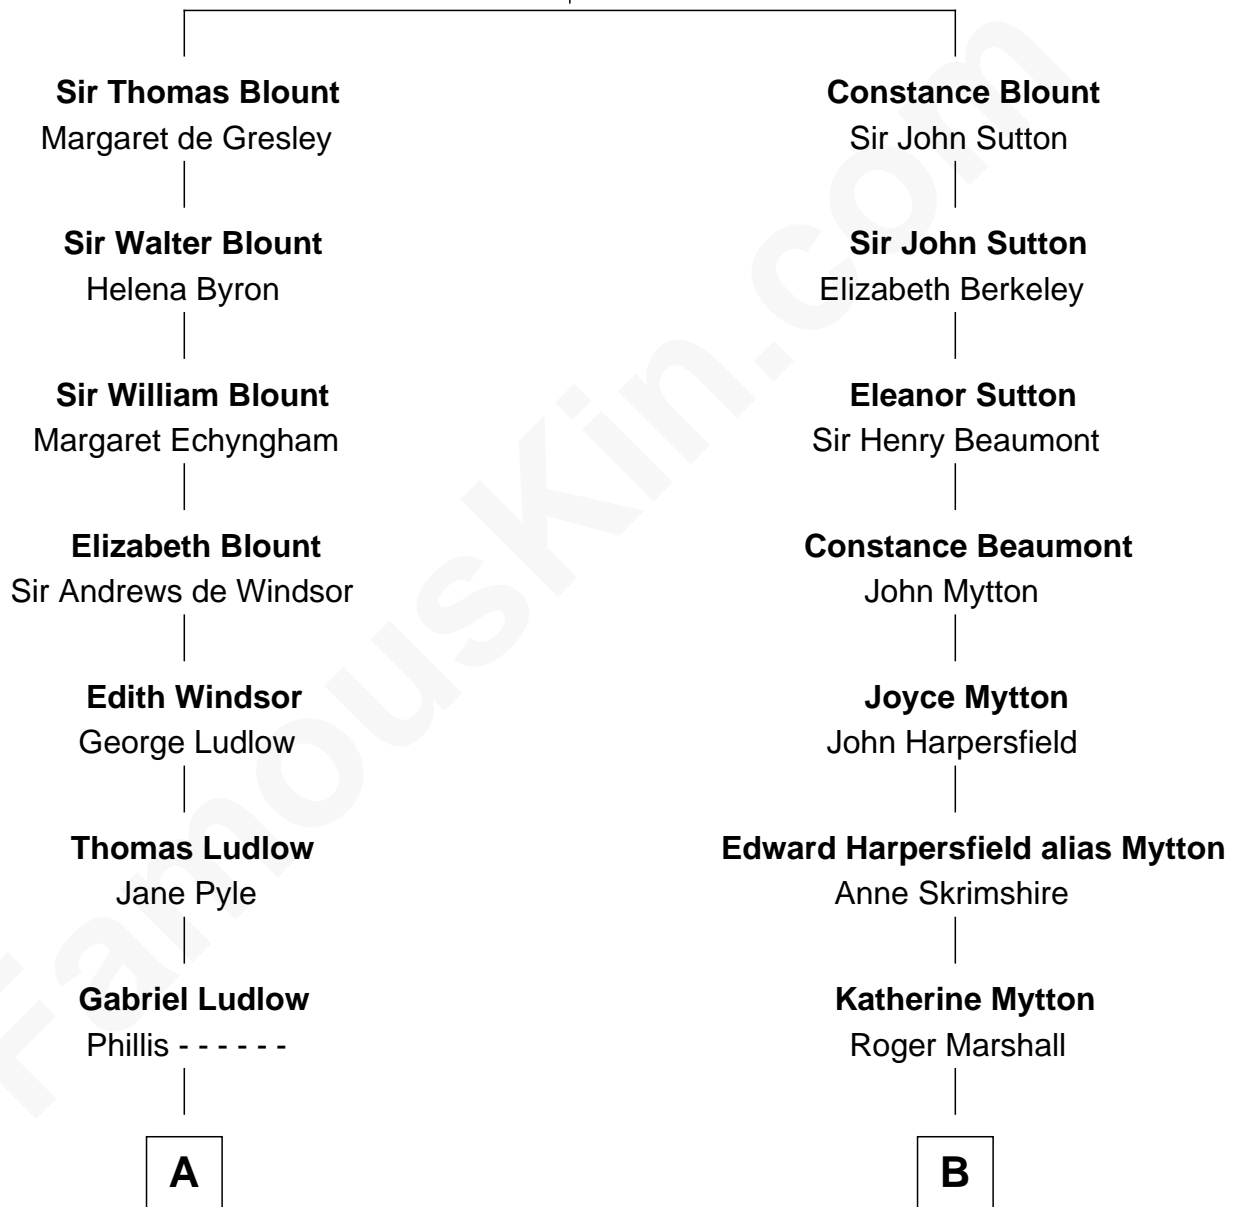

# FamousKin.com Relationship Chart of

**Harry F. Byrd**

*50th Governor of Virginia*

15th cousin 4 times removed of

**Gerald Ford**

*38th U.S. President*

**Sir Walter Blount**

Sancha de Ayala

**C**

**Adele Augusta Ayer**  
Levi Addison Gardner

**Dorothy Ayer Gardner**  
Leslie Lynch King

**Gerald Ford**  
*38th U.S. President*

FamousKin.com