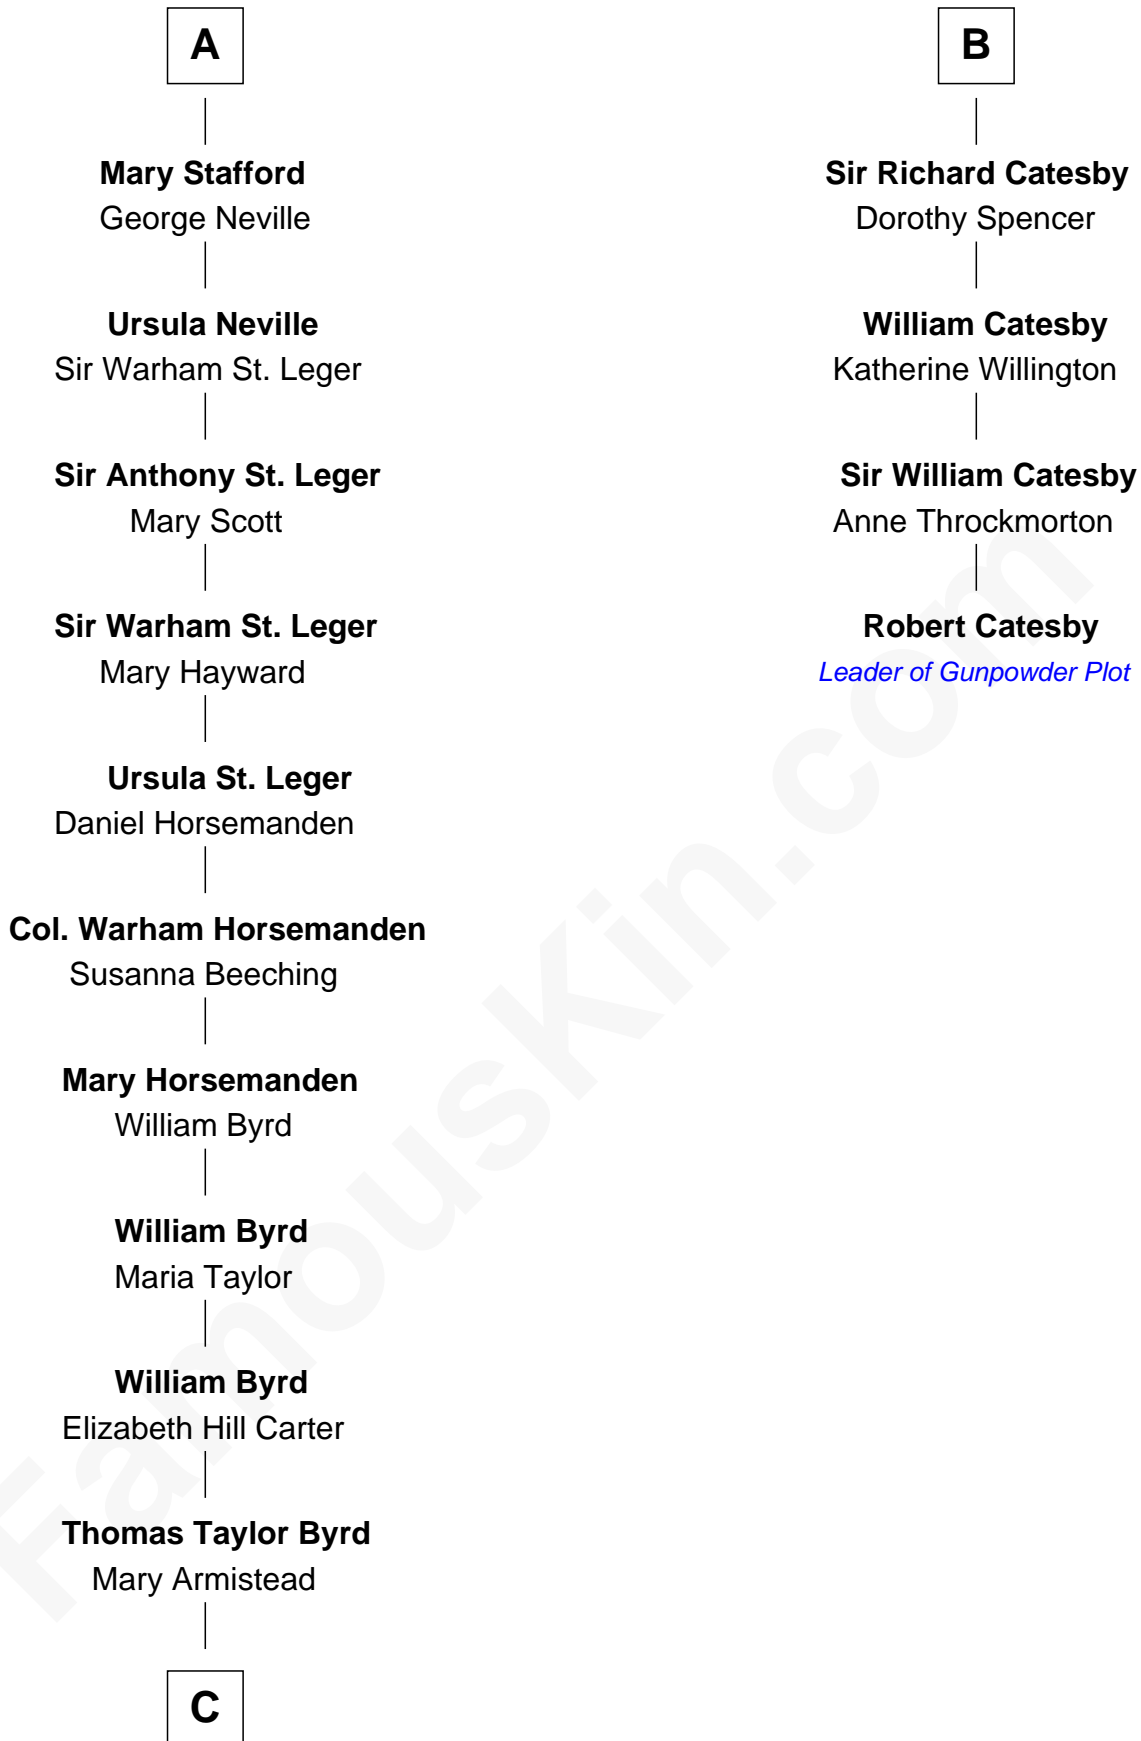

# FamousKin.com Relationship Chart of

**Harry F. Byrd**

*50th Governor of Virginia*

10th cousin 10 times removed of

**Robert Catesby**

*Leader of Gunpowder Plot*

**Eudo la Zouche**  
Milicent de Cantilupe

**Eve la Zouche**  
Sir Maurice de Berkeley

**Thomas de Berkeley**  
Katherine de Clyvedon

**Sir John Berkeley**  
Elizabeth Betteshorne

**Eleanor Berkeley**  
Sir Richard Poynings

**Eleanor Poynings**  
Sir Henry Percy

**Henry Percy**  
Maud Herbert

**Eleanor Percy**  
Edward Stafford

**A**

**Lucy Zouche**  
Thomas de Greene

**Sir Henry Greene**  
Katherine Drayton

**Agnes Greene**  
Sir William la Zouche

**Sir William la Zouche**  
Elizabeth - - - - -

**William Zouche**  
Elizabeth St. John

**Margaret Zouche**  
William Catesby

**George Catesby**  
Elizabeth Empson

**B**

**C**

Richard Evelyn Byrd

Anne Harrison

Col. William Byrd