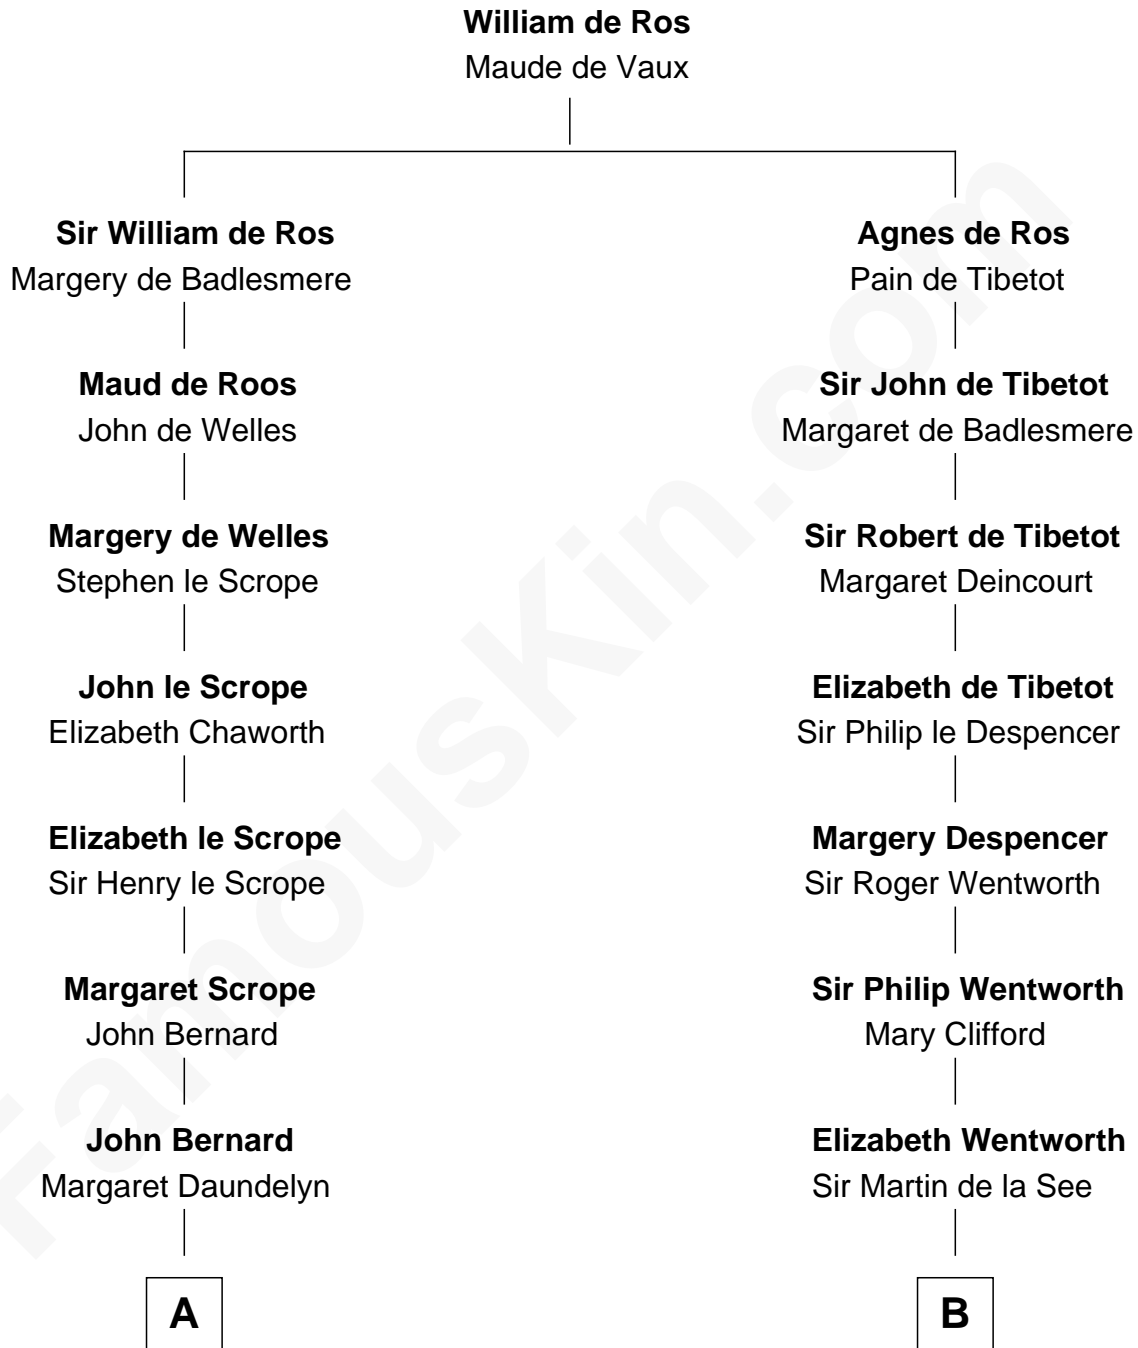

# FamousKin.com Relationship Chart of

**Harry F. Byrd**

*50th Governor of Virginia*

18th cousin 3 times removed of

**Harper Lee**

*Author of To Kill a Mockingbird*

**C**

**Richard Evelyn Byrd**  
Eleanor Bolling Flood

**Harry F. Byrd**  
*50th Governor of Virginia*

**D**

**John Farrar Finch**  
Frances Smith

**John Robert Finch**  
Frances Cunningham

**James Cunningham Finch**  
Ellen Rivers Williams

**Frances Cunningham Finch**  
Amasa Coleman Lee