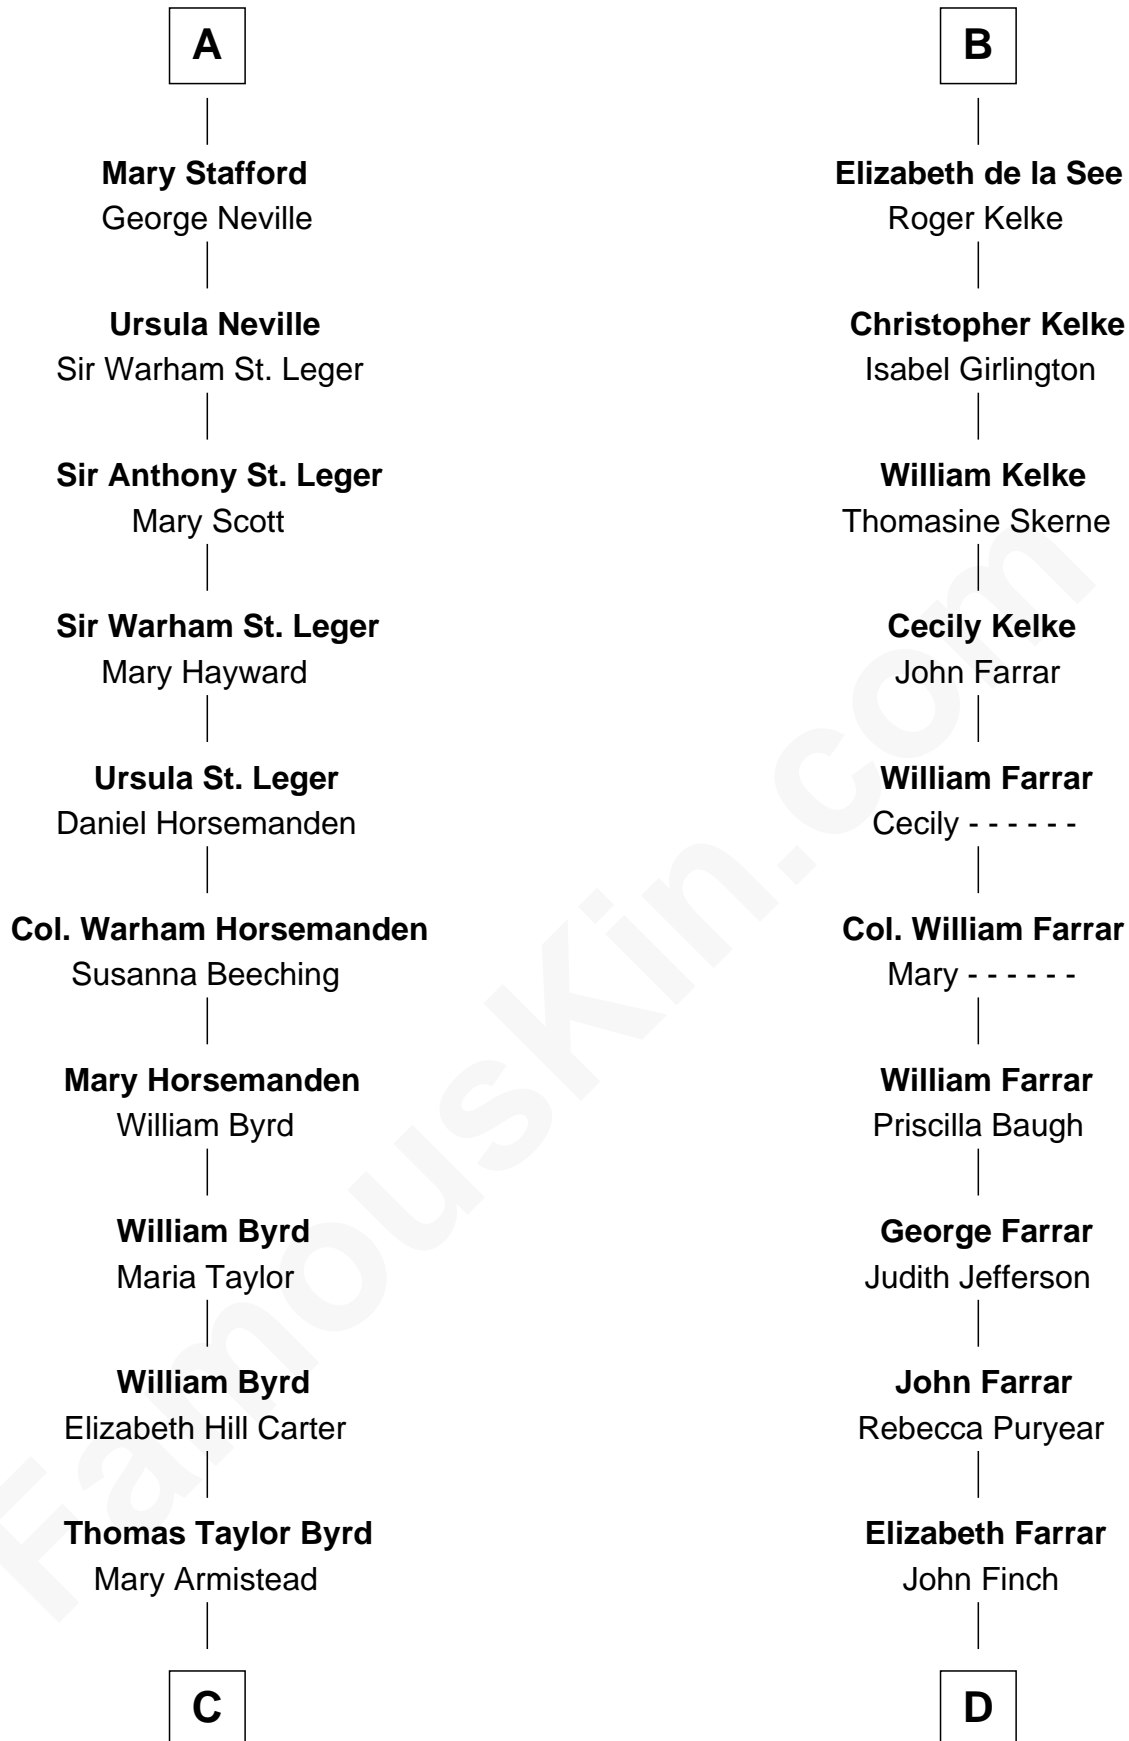

# FamousKin.com Relationship Chart of

**Harry F. Byrd**

*50th Governor of Virginia*

20th cousin 1 time removed of

**Harper Lee**

*Author of To Kill a Mockingbird*

**Eudo la Zouche**  
Milicent de Cantilupe

**Eve la Zouche**  
Sir Maurice de Berkeley

**Thomas de Berkeley**  
Katherine de Clyvedon

**Sir John Berkeley**  
Elizabeth Betteshorne

**Eleanor Berkeley**  
Sir Richard Poynings

**Eleanor Poynings**  
Sir Henry Percy

**Henry Percy**  
Maud Herbert

**Eleanor Percy**  
Edward Stafford

**A**

**Sir William la Zouche**  
Maud Lovel

**Milicent la Zouche**  
Sir William Deincourt

**Margaret Deincourt**  
Sir Robert de Tibetot

**Elizabeth de Tibetot**  
Sir Philip le Despencer

**Margery Despencer**  
Sir Roger Wentworth

**Sir Philip Wentworth**  
Mary Clifford

**Elizabeth Wentworth**  
Sir Martin de la See

**B**

**C**

**Richard Evelyn Byrd**

Anne Harrison

**Col. William Byrd**  
Jane Meriwether Rivers