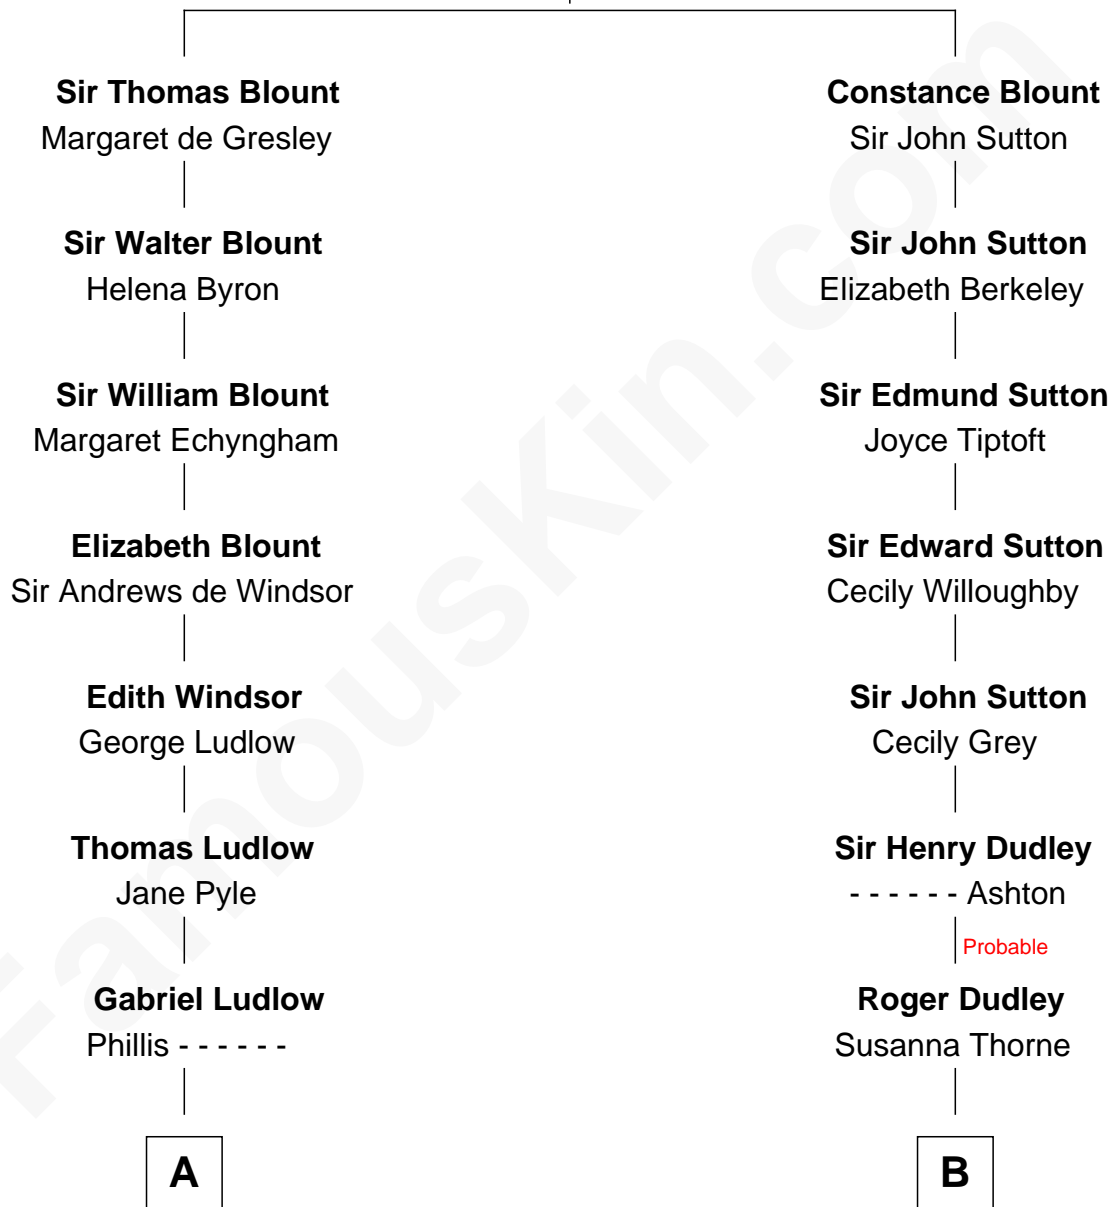

FamousKin.com Relationship Chart of

Harry F. Byrd

50th Governor of Virginia

15th cousin 5 times removed of

John Cena

Movie Actor and WWE Pro Wrestler

Sir Walter Blount

Sancha de Ayala