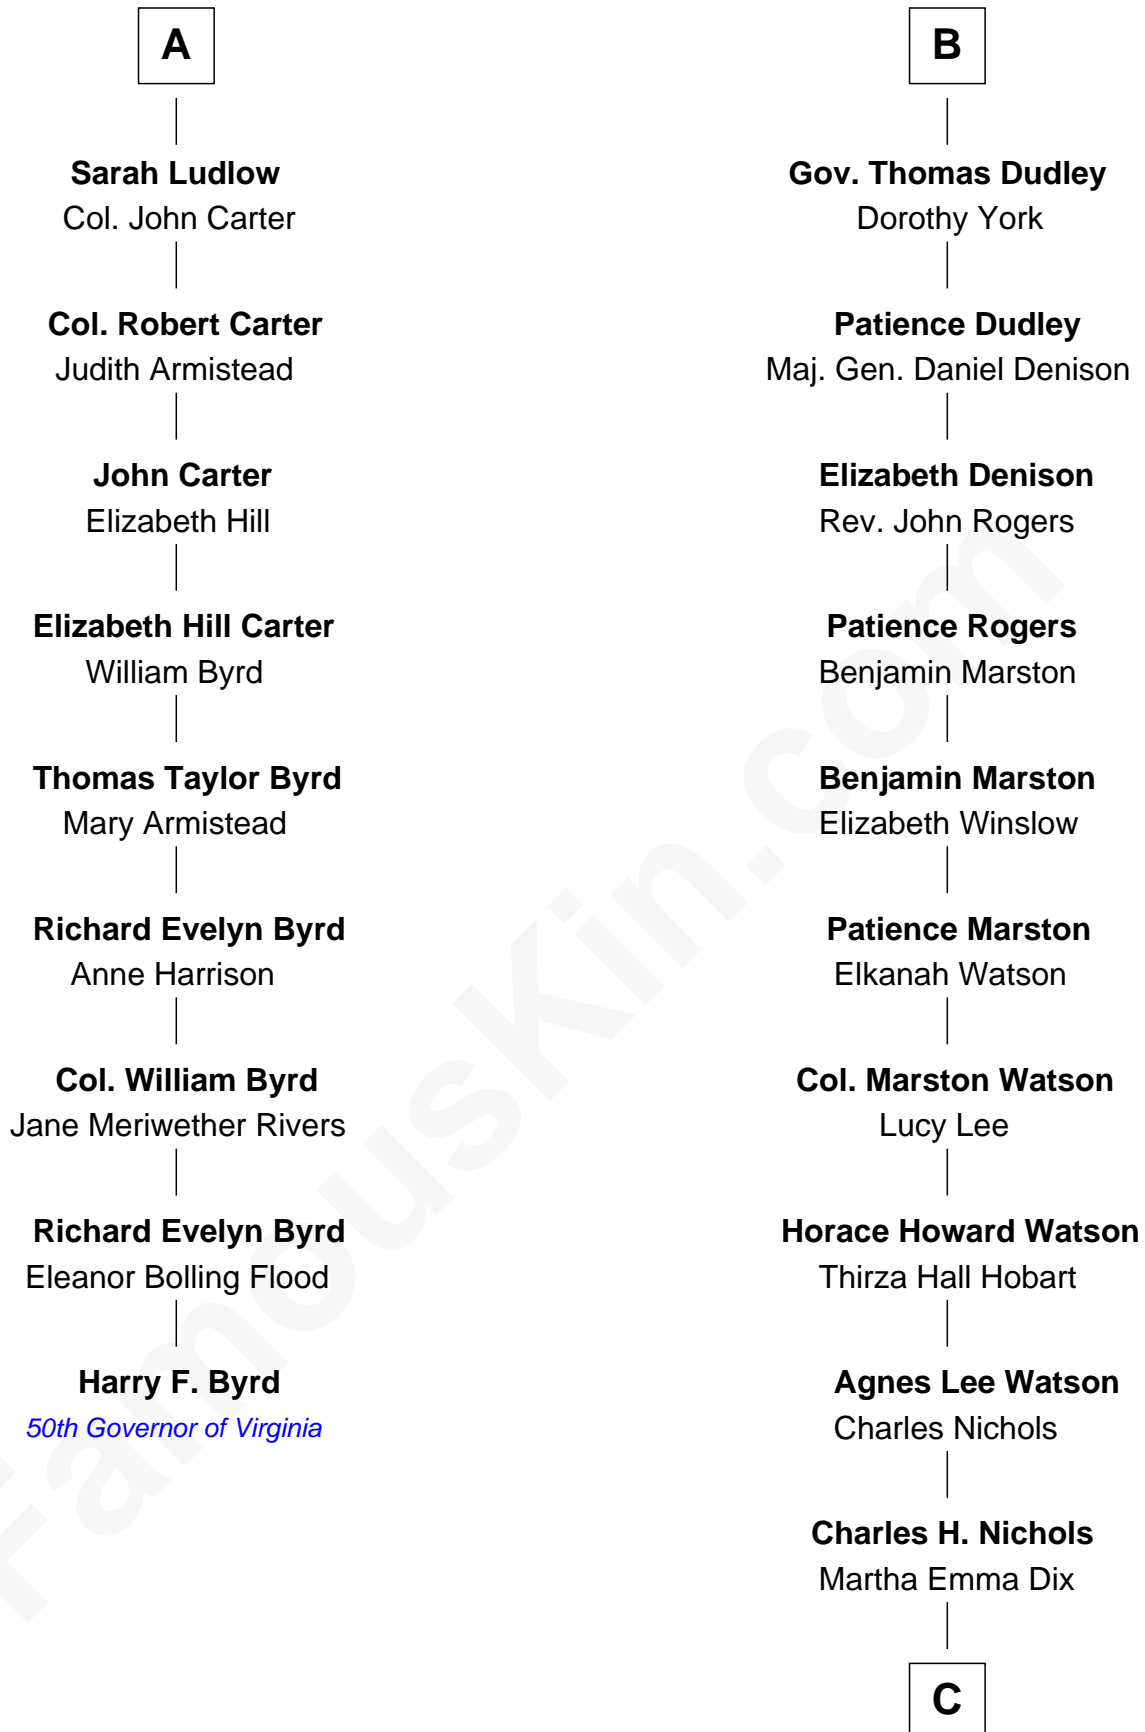

FamousKin.com Relationship Chart of

Harry F. Byrd

50th Governor of Virginia

15th cousin 5 times removed of

John Cena

Movie Actor and WWE Pro Wrestler

Sir Walter Blount

Sancha de Ayala