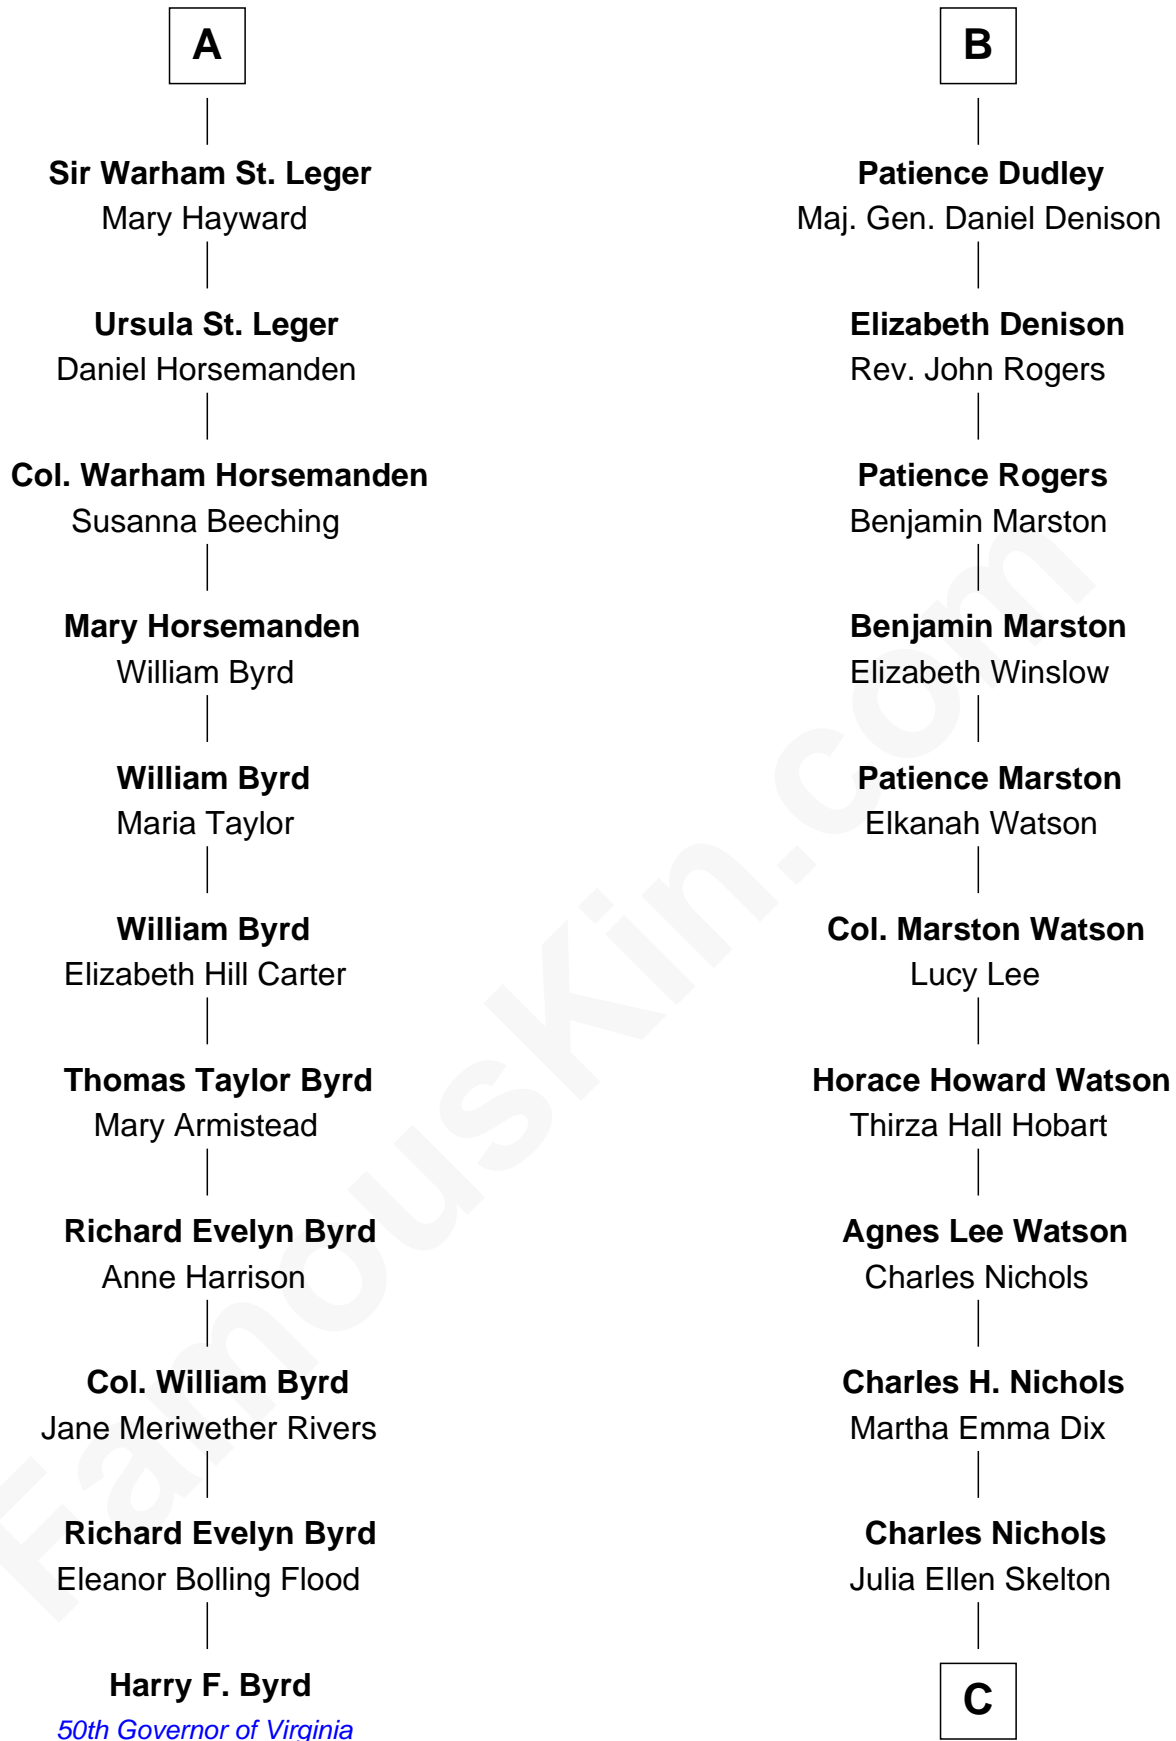

# FamousKin.com Relationship Chart of

**Harry F. Byrd**

*50th Governor of Virginia*

17th cousin 2 times removed of

**John Cena**

*Movie Actor and WWE Pro Wrestler*

C

**Natalie Nichols**

Ulysses John Lupien

**Carol Frances Lupien**

John Joseph Cena

**John Cena**

*Actor and Pro Wrestler*