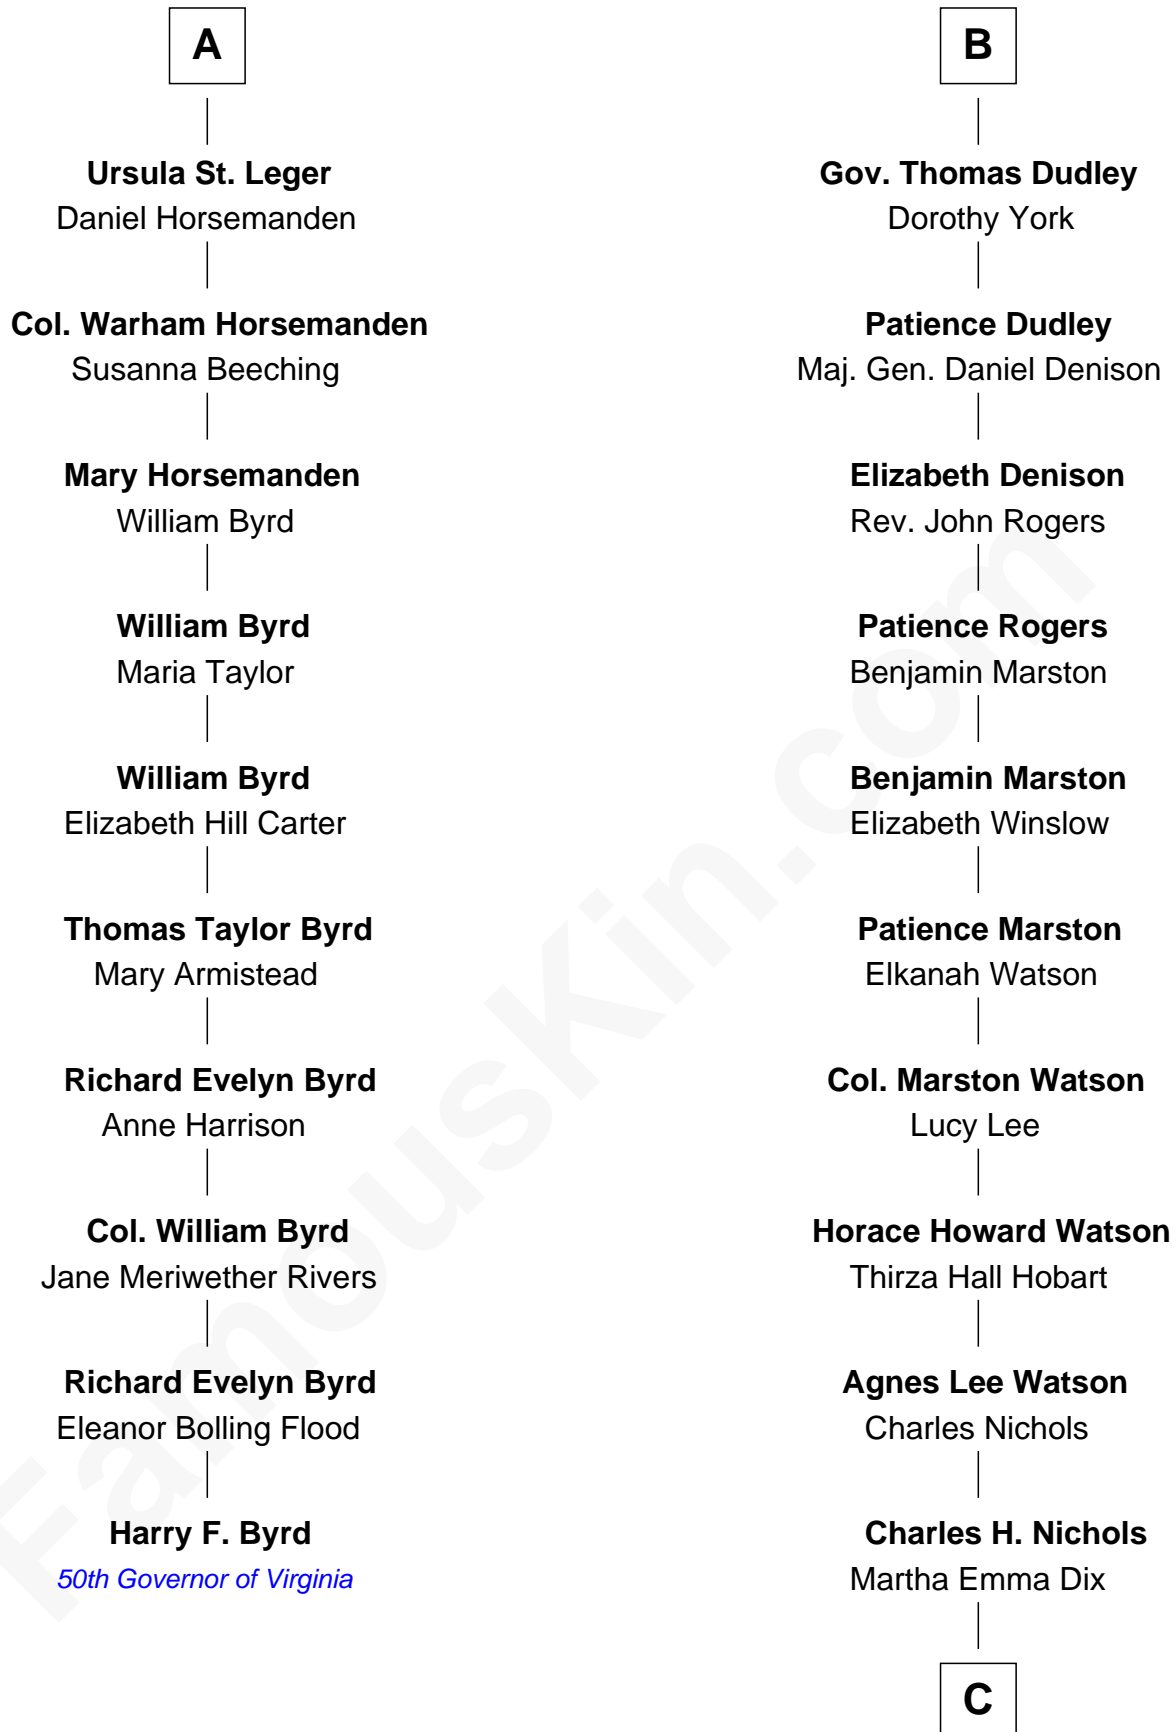

# FamousKin.com Relationship Chart of

**Harry F. Byrd**

*50th Governor of Virginia*

16th cousin 4 times removed of

**John Cena**

*Movie Actor and WWE Pro Wrestler*

**John of Gaunt**

Katherine Roet

**C**

**Charles Nichols**  
Julia Ellen Skelton

**Natalie Nichols**  
Ulysses John Lupien

**Carol Frances Lupien**  
John Joseph Cena

**John Cena**

*Actor and Pro Wrestler*