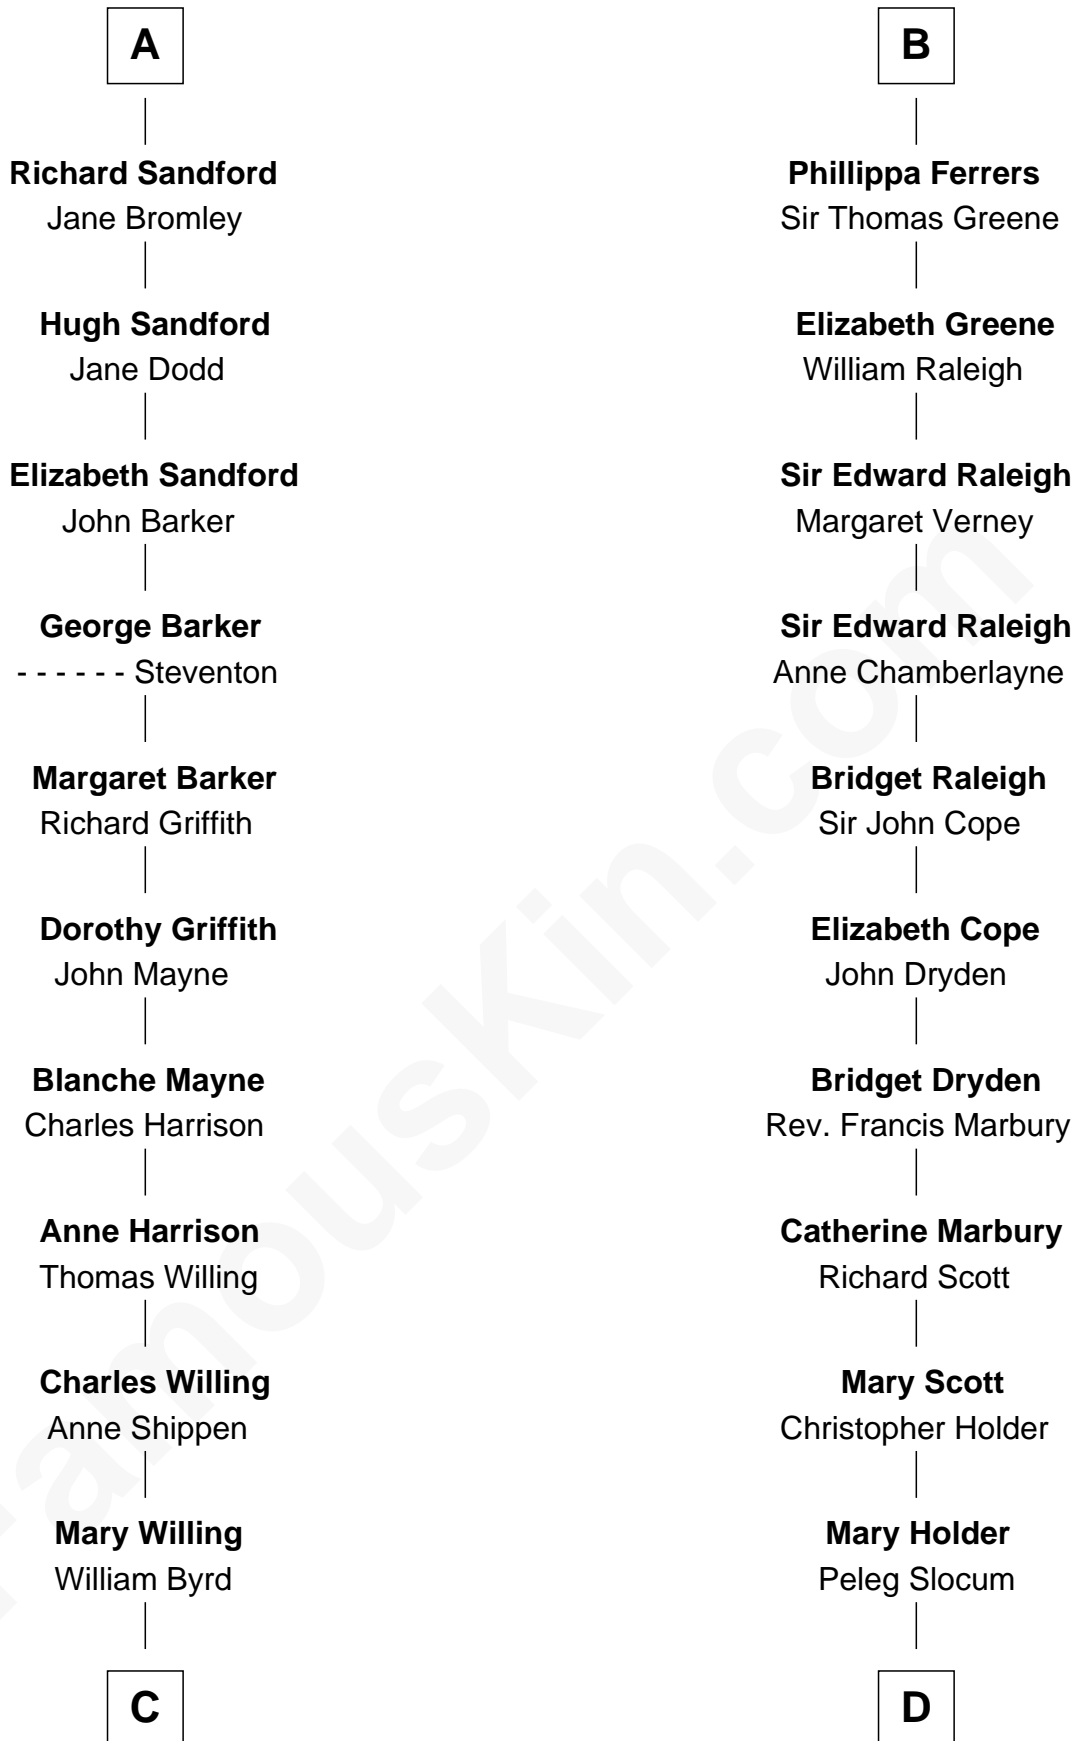

FamousKin.com Relationship Chart of

Harry F. Byrd

50th Governor of Virginia

21st cousin of

J. A. Folger

Founder of Folger Coffee Company

William d'Aubenev

Mabel of Chester

C

Evelyn Taylor Byrd

Benjamin Harrison

Anne Harrison

Richard Evelyn Byrd

Col. William Byrd

Jane Meriwether Rivers

Richard Evelyn Byrd