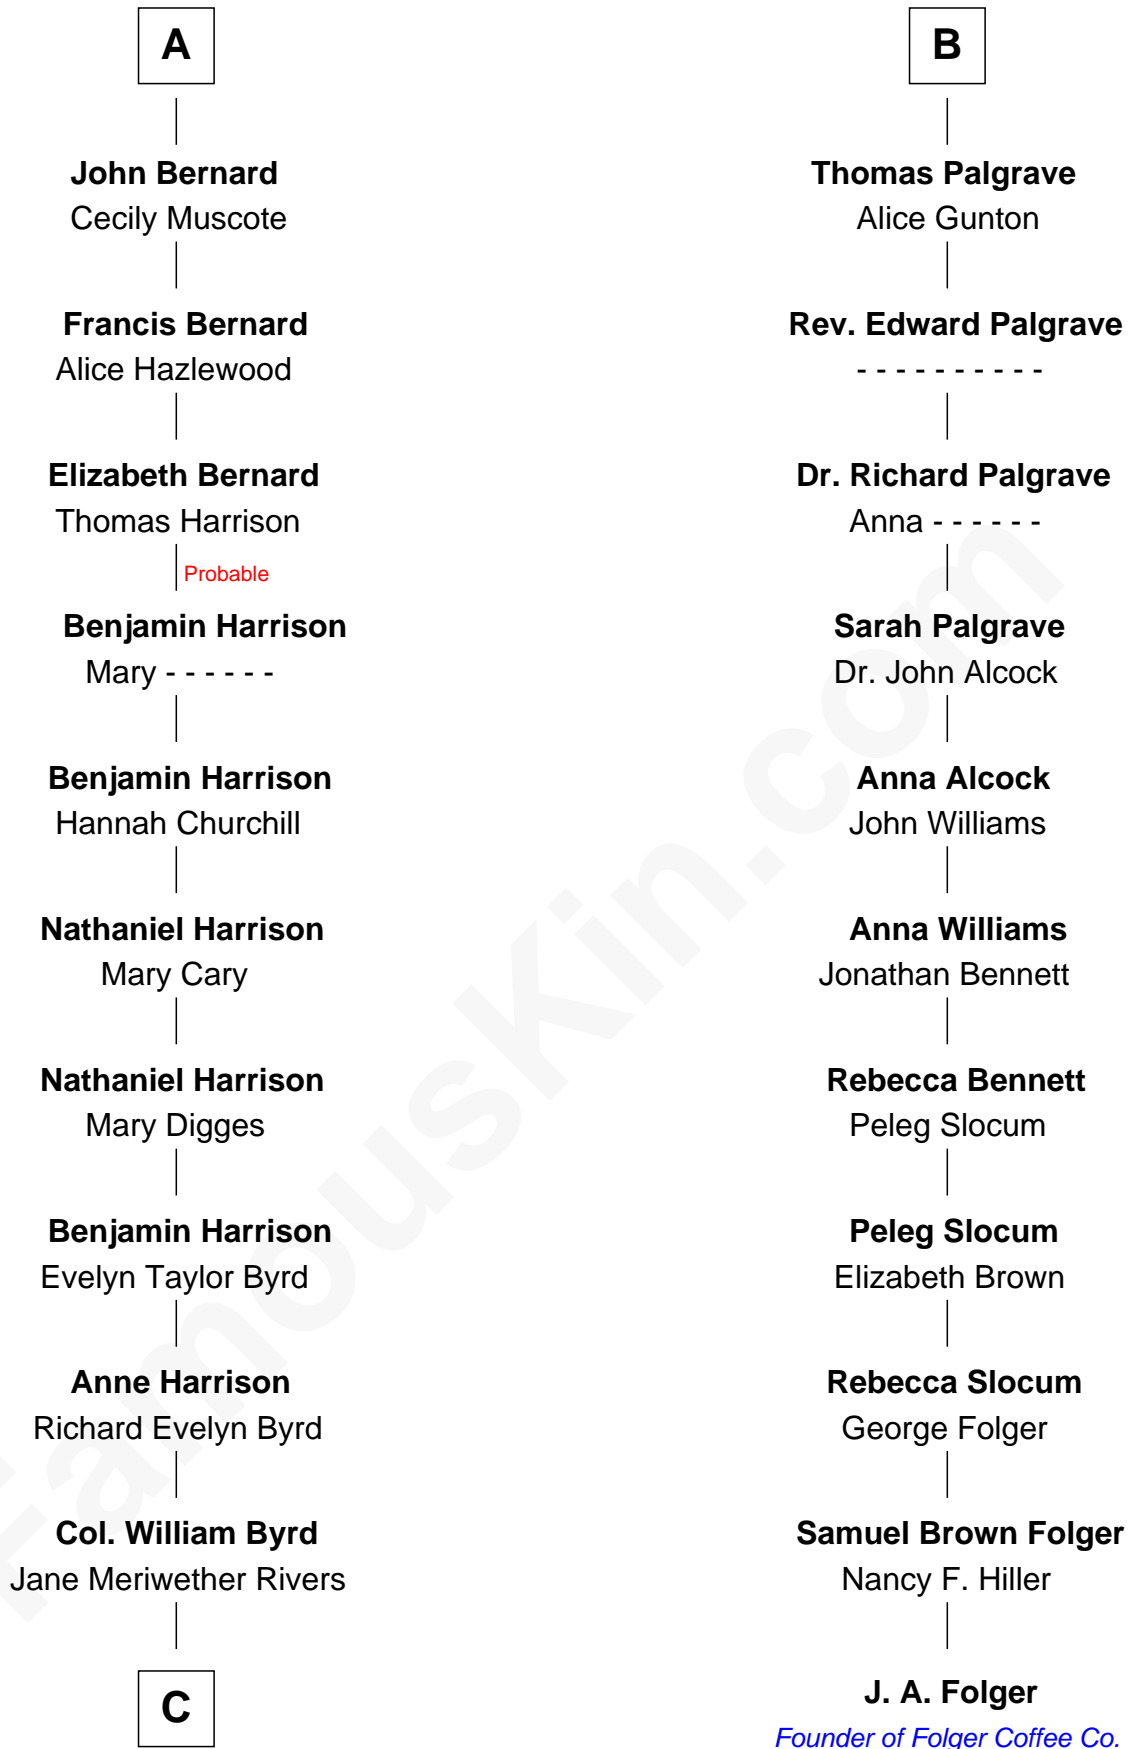

FamousKin.com Relationship Chart of

Harry F. Byrd

50th Governor of Virginia

17th cousin 1 time removed of

J. A. Folger

Founder of Folger Coffee Company

Bartholomew de Badlesmere

Margaret de Clare

Margery de Badlesmere

Sir William de Ros

Maud de Roos

John de Welles

Margery de Welles

Stephen le Scrope

John le Scrope

Elizabeth Chaworth

Sir William de Bohun

Elizabeth de Bohun

Sir Richard Fitzalan

Elizabeth Fitzalan

Sir Robert Goushill

Elizabeth Goushill

Sir Robert Wingfield

Elizabeth Wingfield

Sir William Brandon

Eleanor Brandon

John Glemham

Anne Glemham

Henry Palgrave

B

C

Richard Evelyn Byrd
Eleanor Bolling Flood