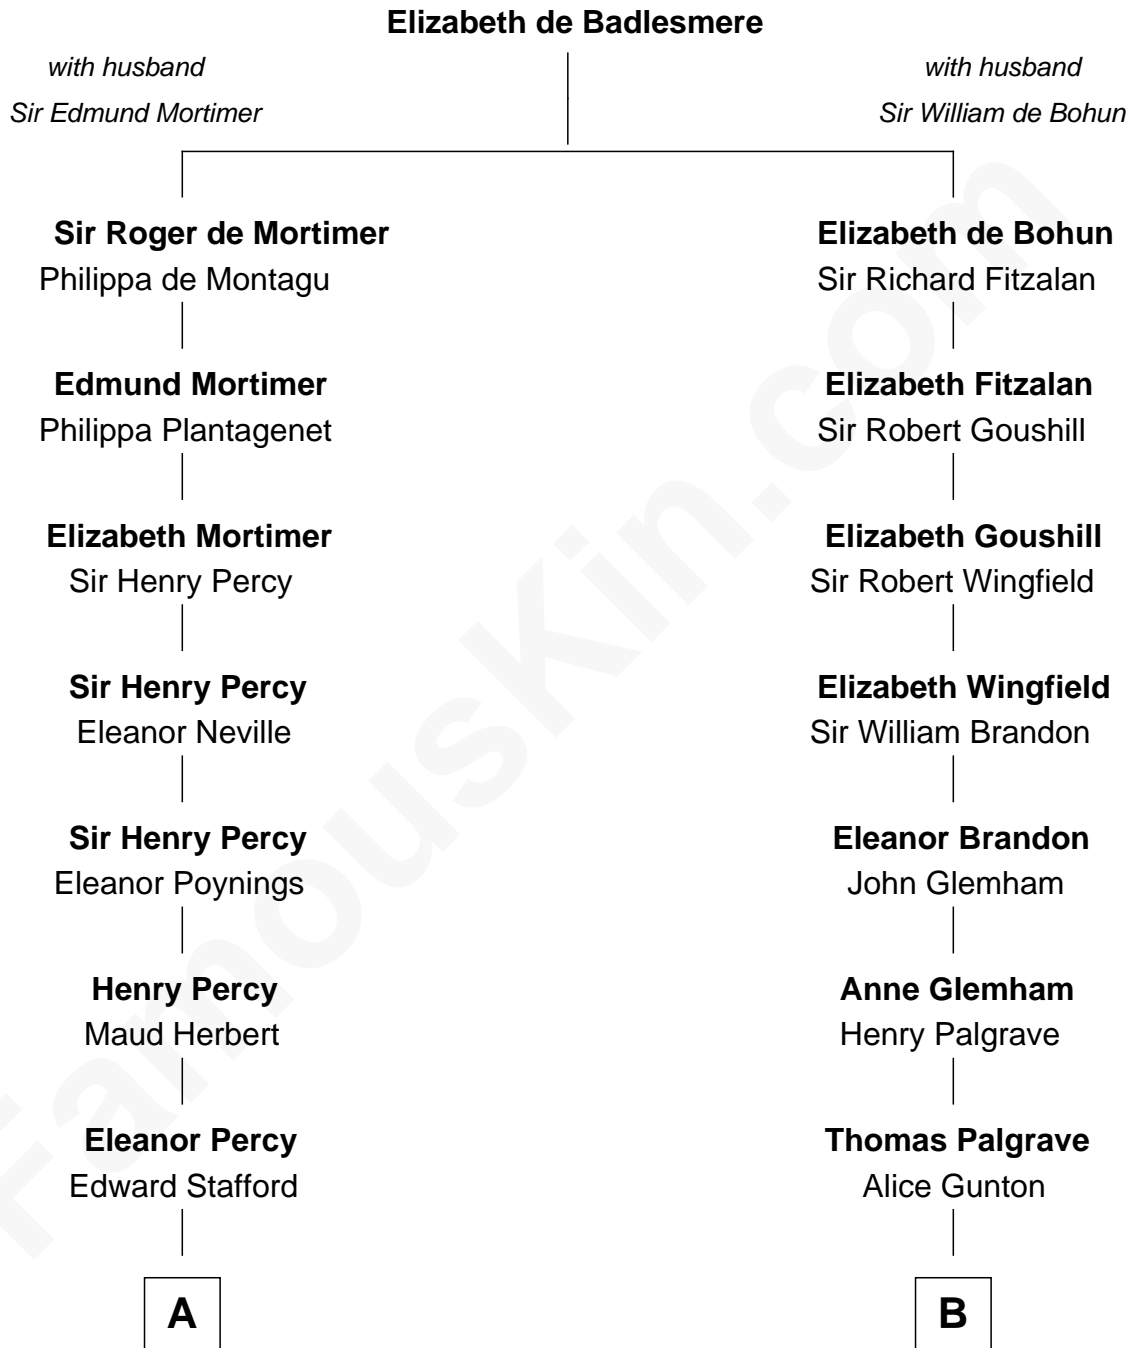

FamousKin.com Relationship Chart of

Harry F. Byrd

50th Governor of Virginia

16th cousin 4 times removed of

J. A. Folger

Founder of Folger Coffee Company

C

Richard Evelyn Byrd

Anne Harrison

Col. William Byrd

Jane Meriwether Rivers

Richard Evelyn Byrd

Eleanor Bolling Flood

Harry F. Byrd

50th Governor of Virginia

FamousKin.com