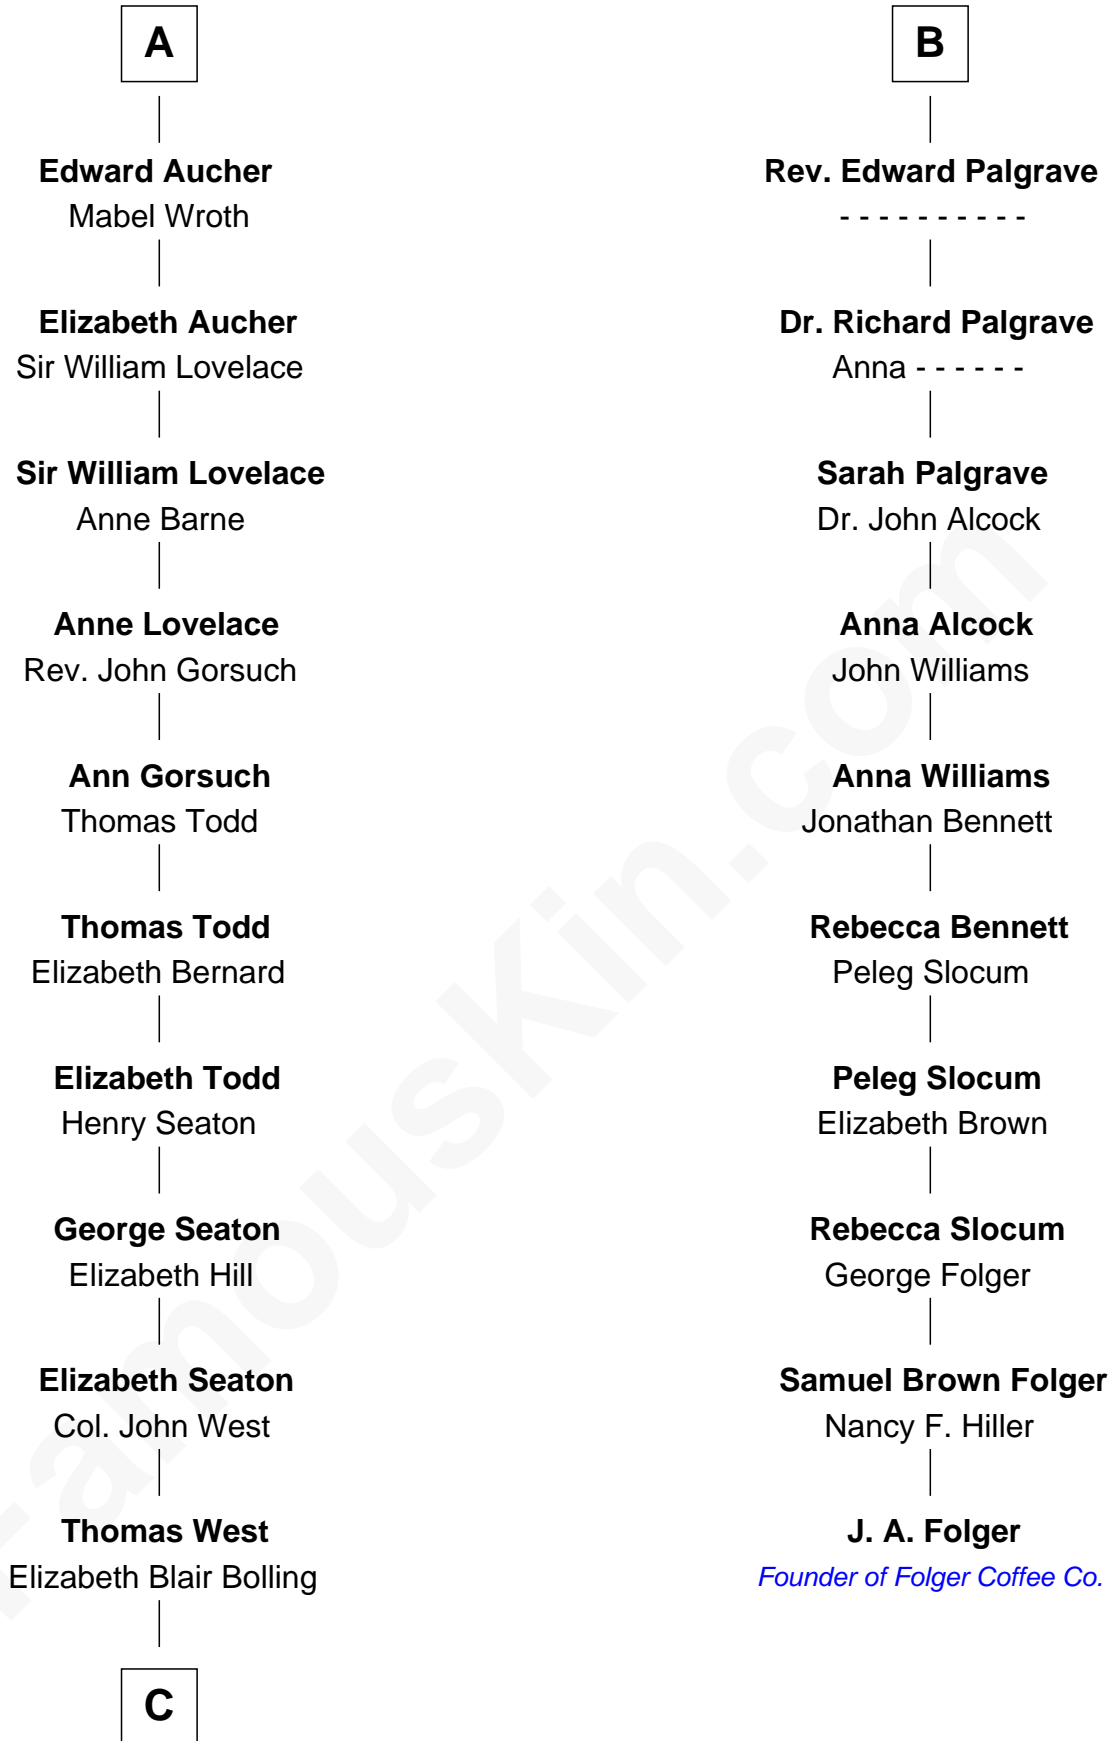

FamousKin.com Relationship Chart of

Harry F. Byrd

50th Governor of Virginia

16th cousin 5 times removed of

J. A. Folger

Founder of Folger Coffee Company

C

Eliza Bolling West
Dr. Joel Walker Flood

Col. Henry De La Warr Flood
Mary Elizabeth Trent

Joel Walker Flood
Ella Faulkner

Eleanor Bolling Flood
Richard Evelyn Byrd

Harry F. Byrd
50th Governor of Virginia

FamousKin.com