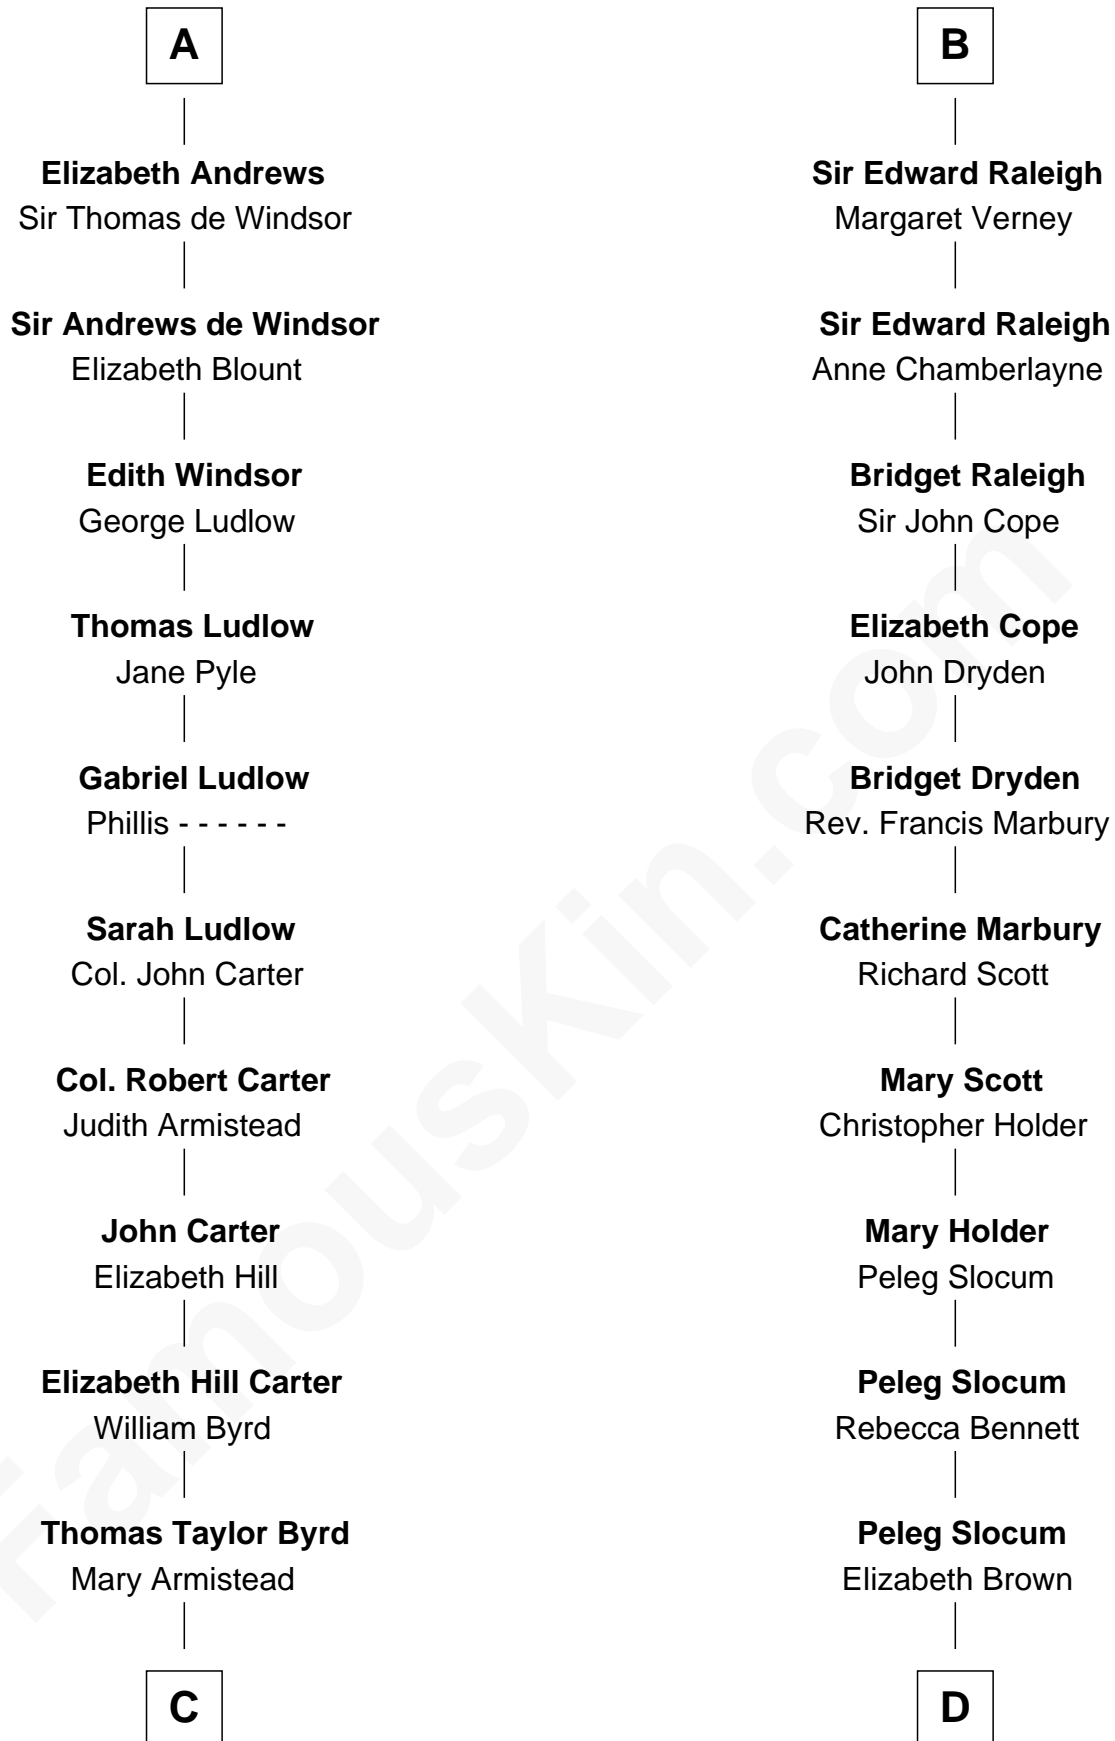

FamousKin.com Relationship Chart of

Harry F. Byrd

50th Governor of Virginia

19th cousin 1 time removed of

J. A. Folger

Founder of Folger Coffee Company

Sir Hugh le Despencer

Aveline Basset

Isabella de Beauchamp

Hugh le Despencer

Eleanor de Clare

Sir Edward le Despencer

Anne de Ferrers

Edward Despencer

Elizabeth Burghersh

Margaret Despencer

Robert de Ferrers

Phillippa Ferrers

Sir Thomas Greene

Elizabeth Greene

William Raleigh

B

C

Richard Evelyn Byrd