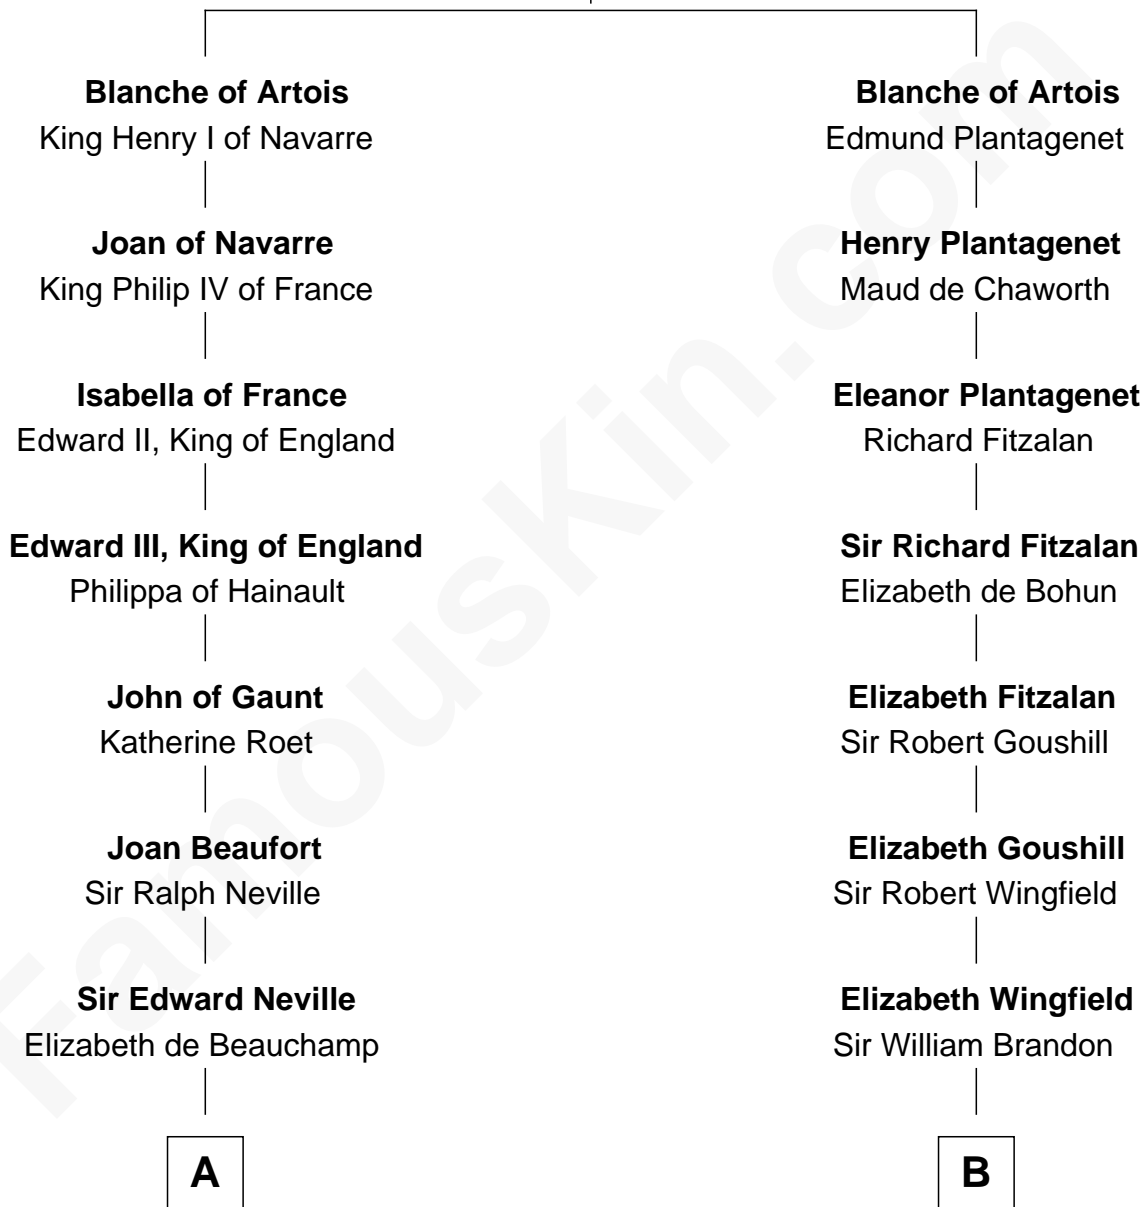

# FamousKin.com Relationship Chart of

**Harry F. Byrd**

*50th Governor of Virginia*

**19th cousin 2 times removed of**

**J. A. Folger**

*Founder of Folger Coffee Company*

**Robert I, Count of Artois**

Matilda of Brabant

**C**

**Thomas Taylor Byrd**

Mary Armistead

**Richard Evelyn Byrd**

Anne Harrison

**Col. William Byrd**

Jane Meriwether Rivers

**Richard Evelyn Byrd**