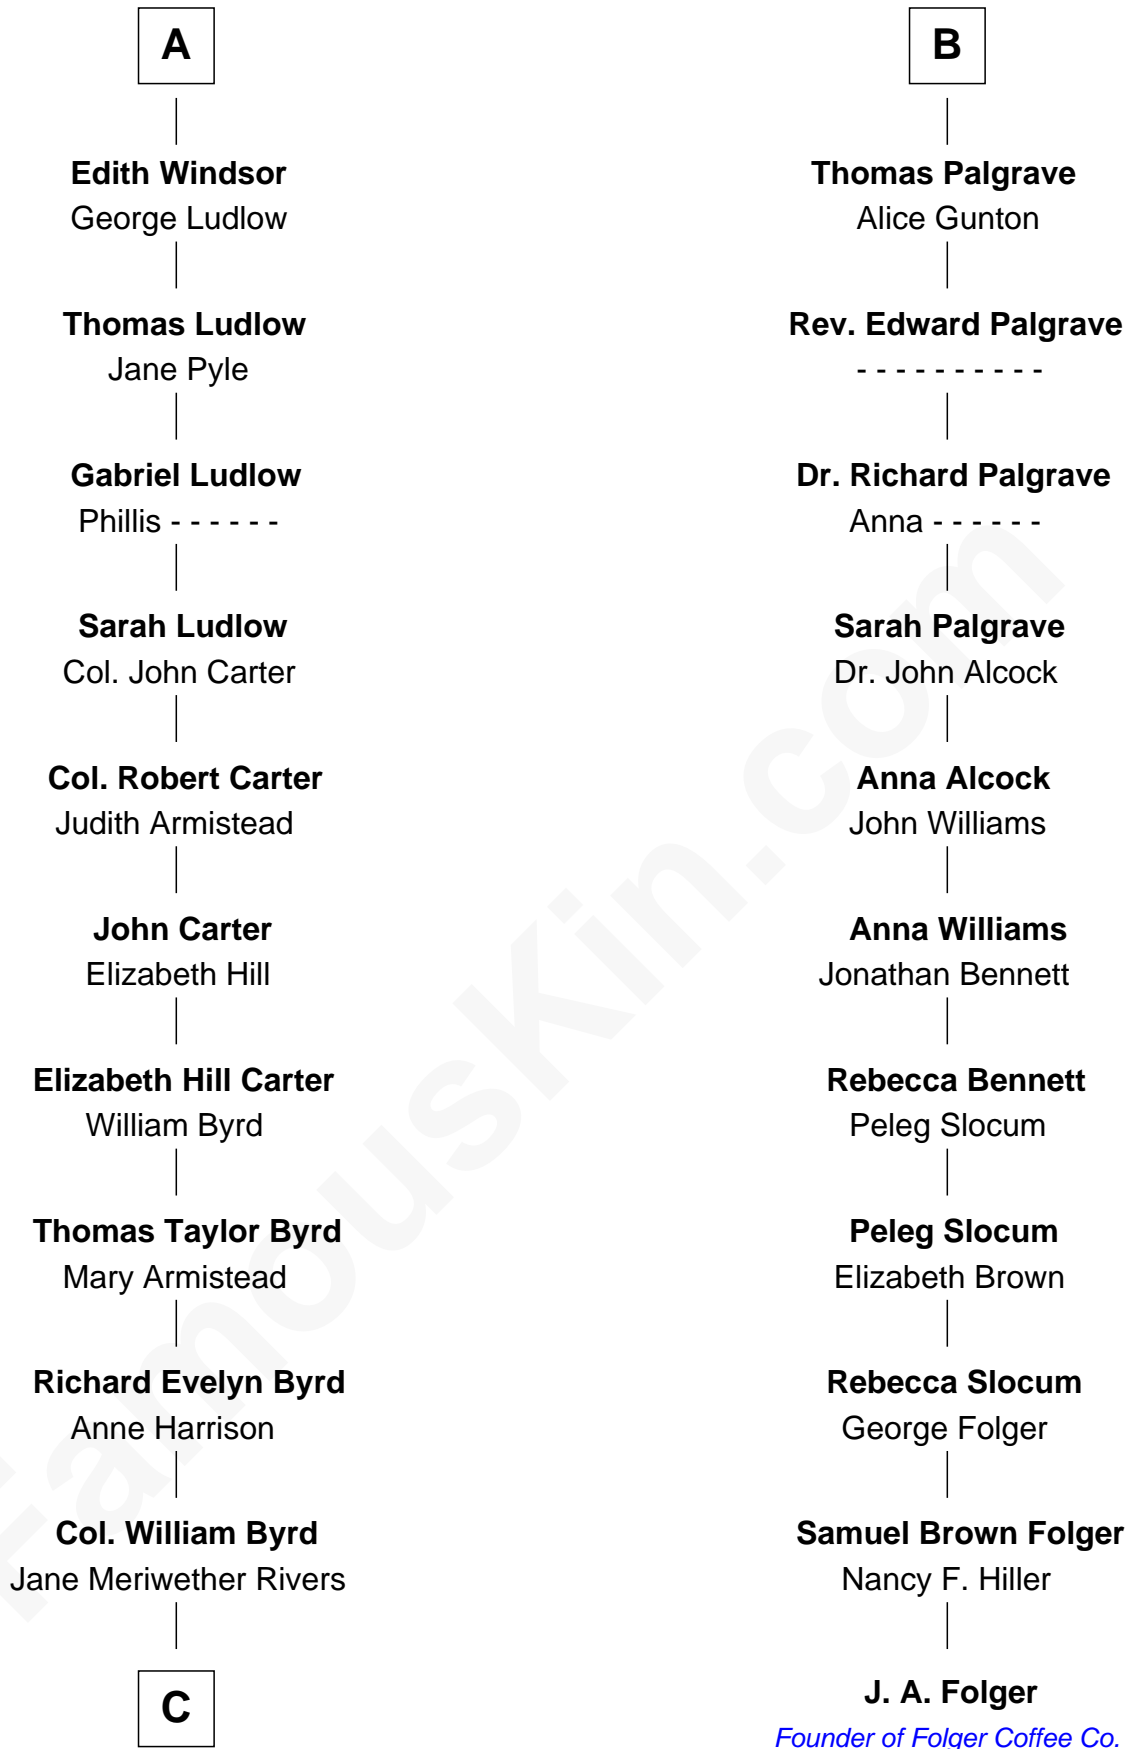

FamousKin.com Relationship Chart of

Harry F. Byrd

50th Governor of Virginia

17th cousin 1 time removed of

J. A. Folger

Founder of Folger Coffee Company

Humphrey de Bohun

Elizabeth Plantagenet

C

Richard Evelyn Byrd
Eleanor Bolling Flood

Harry F. Byrd
50th Governor of Virginia

FamousKin.com