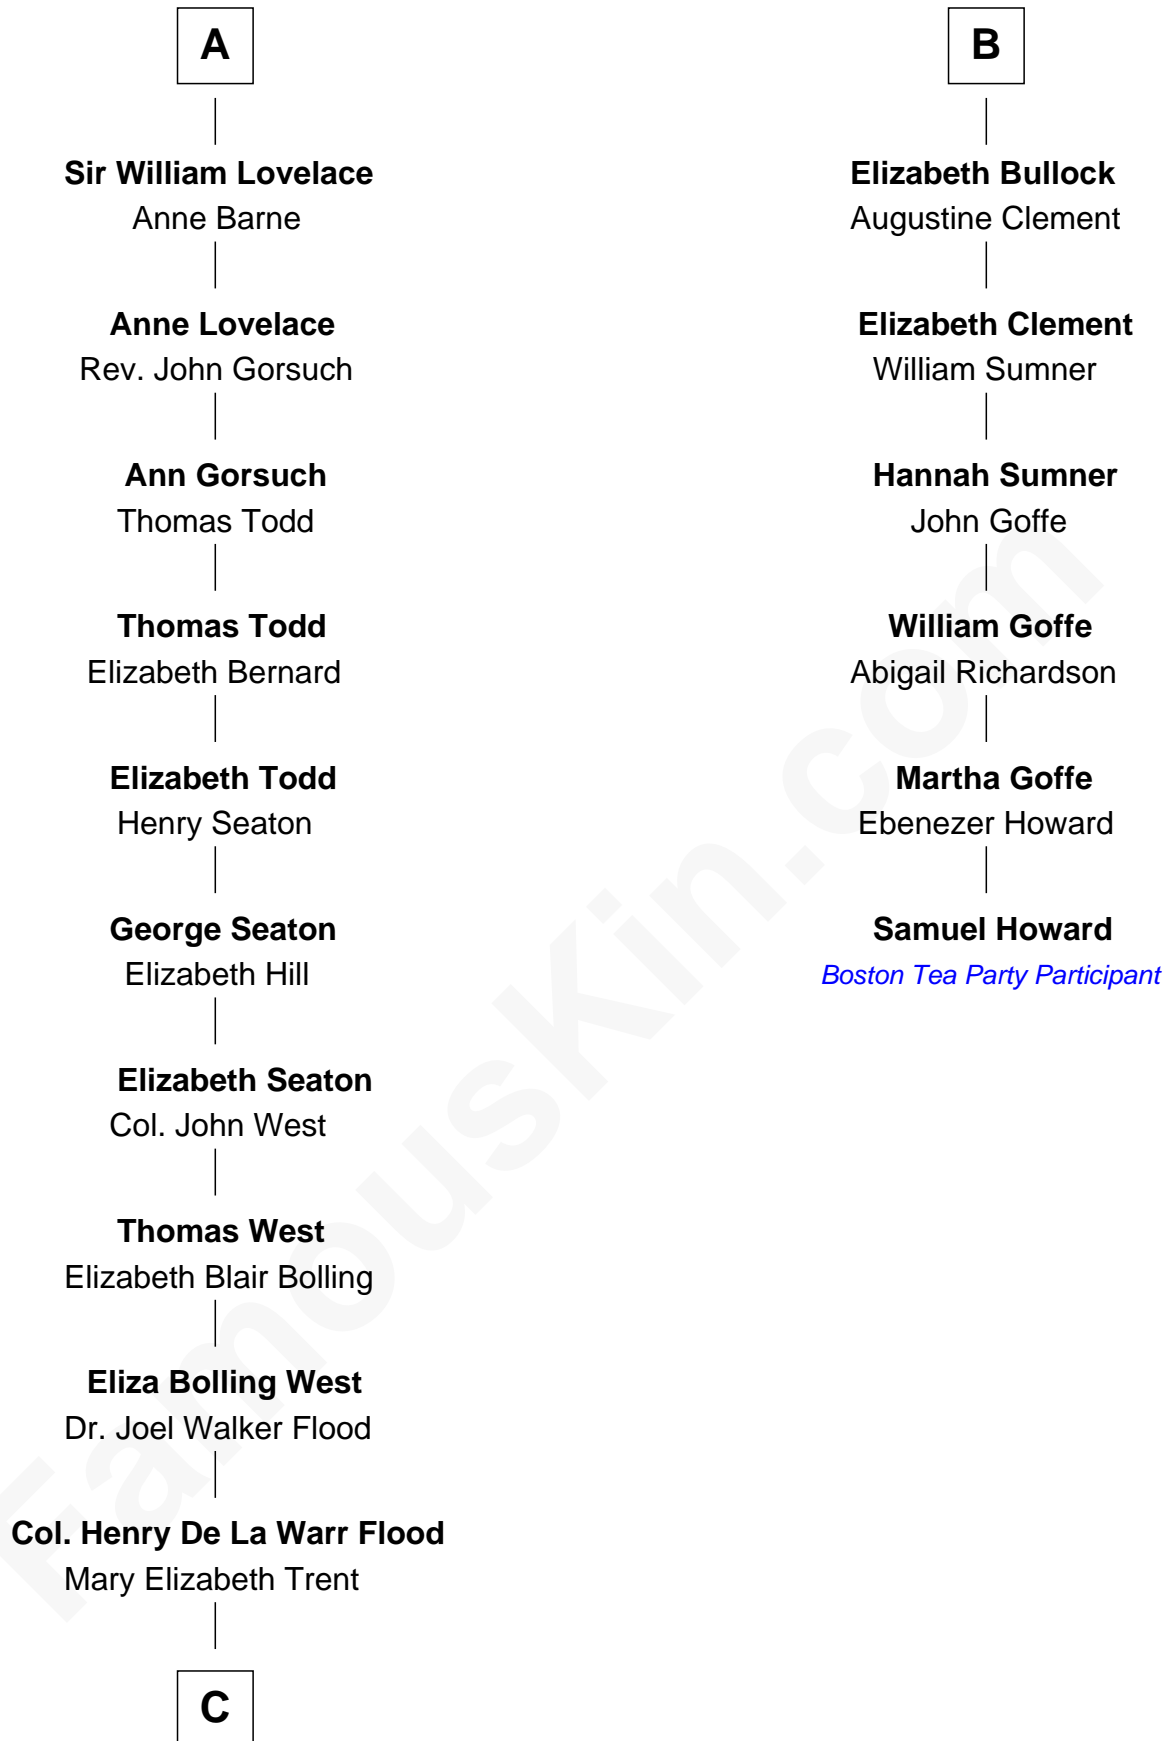

# FamousKin.com Relationship Chart of

**Harry F. Byrd**

*50th Governor of Virginia*

12th cousin 7 times removed of

**Samuel Howard**

*Boston Tea Party Participant*

**Sir Richard Sergeaux**

Philippe Fitzalan

**C**

—  
**Joel Walker Flood**

Ella Faulkner

—  
**Eleanor Bolling Flood**

Richard Evelyn Byrd

—  
**Harry F. Byrd**

*50th Governor of Virginia*

FamousKin.com