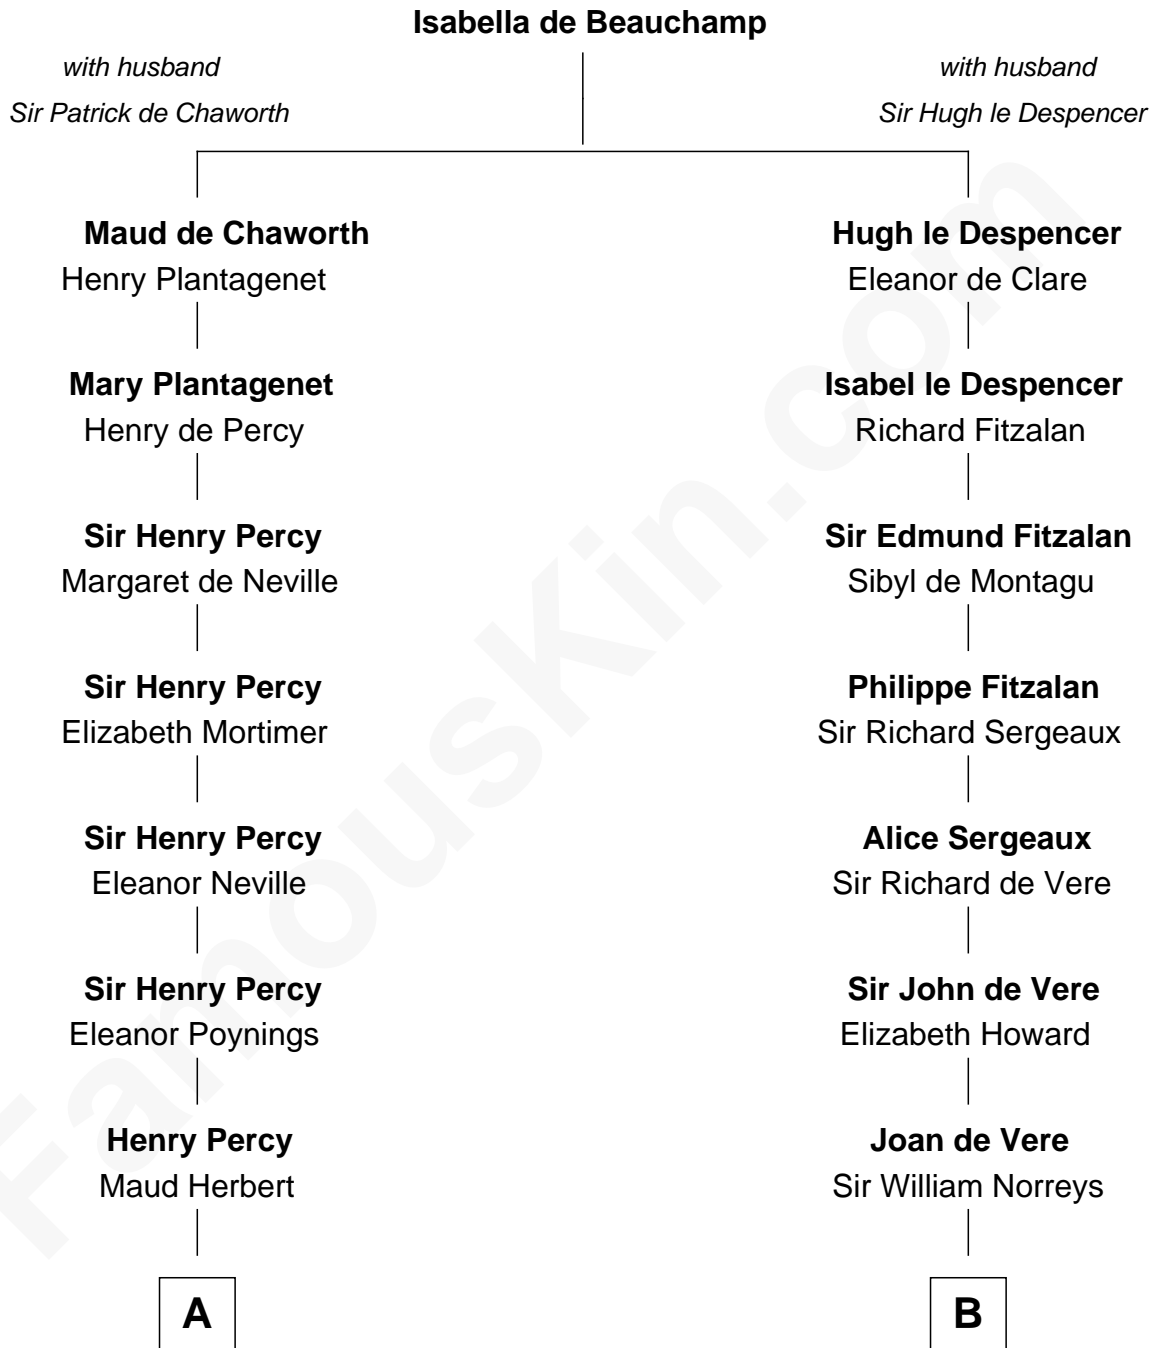

FamousKin.com Relationship Chart of

Harry F. Byrd

50th Governor of Virginia

16th cousin 5 times removed of

Samuel Howard

Boston Tea Party Participant

C

Thomas Taylor Byrd

Mary Armistead

Richard Evelyn Byrd

Anne Harrison

Col. William Byrd

Jane Meriwether Rivers

Richard Evelyn Byrd

Eleanor Bolling Flood

Harry F. Byrd

50th Governor of Virginia

FamousKin.com