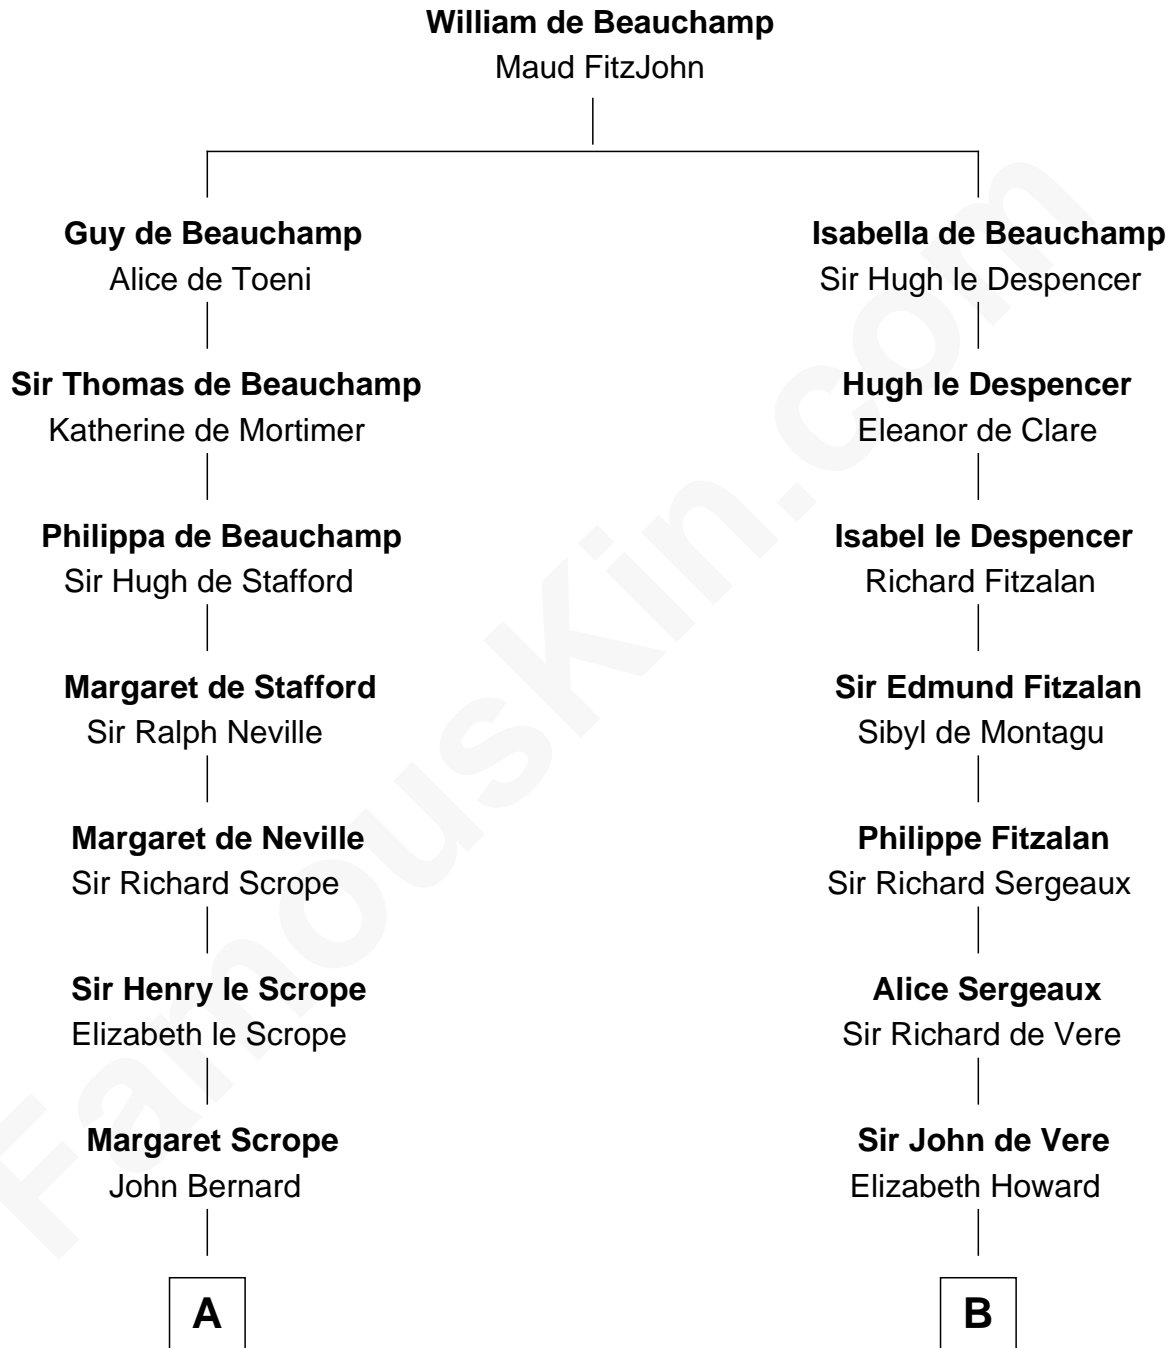

FamousKin.com Relationship Chart of

Harry F. Byrd

50th Governor of Virginia

17th cousin 2 times removed of

Samuel Howard

Boston Tea Party Participant

C

—
Col. William Byrd
Jane Meriwether Rivers

—
Richard Evelyn Byrd
Eleanor Bolling Flood

—
Harry F. Byrd
50th Governor of Virginia

FamousKin.com