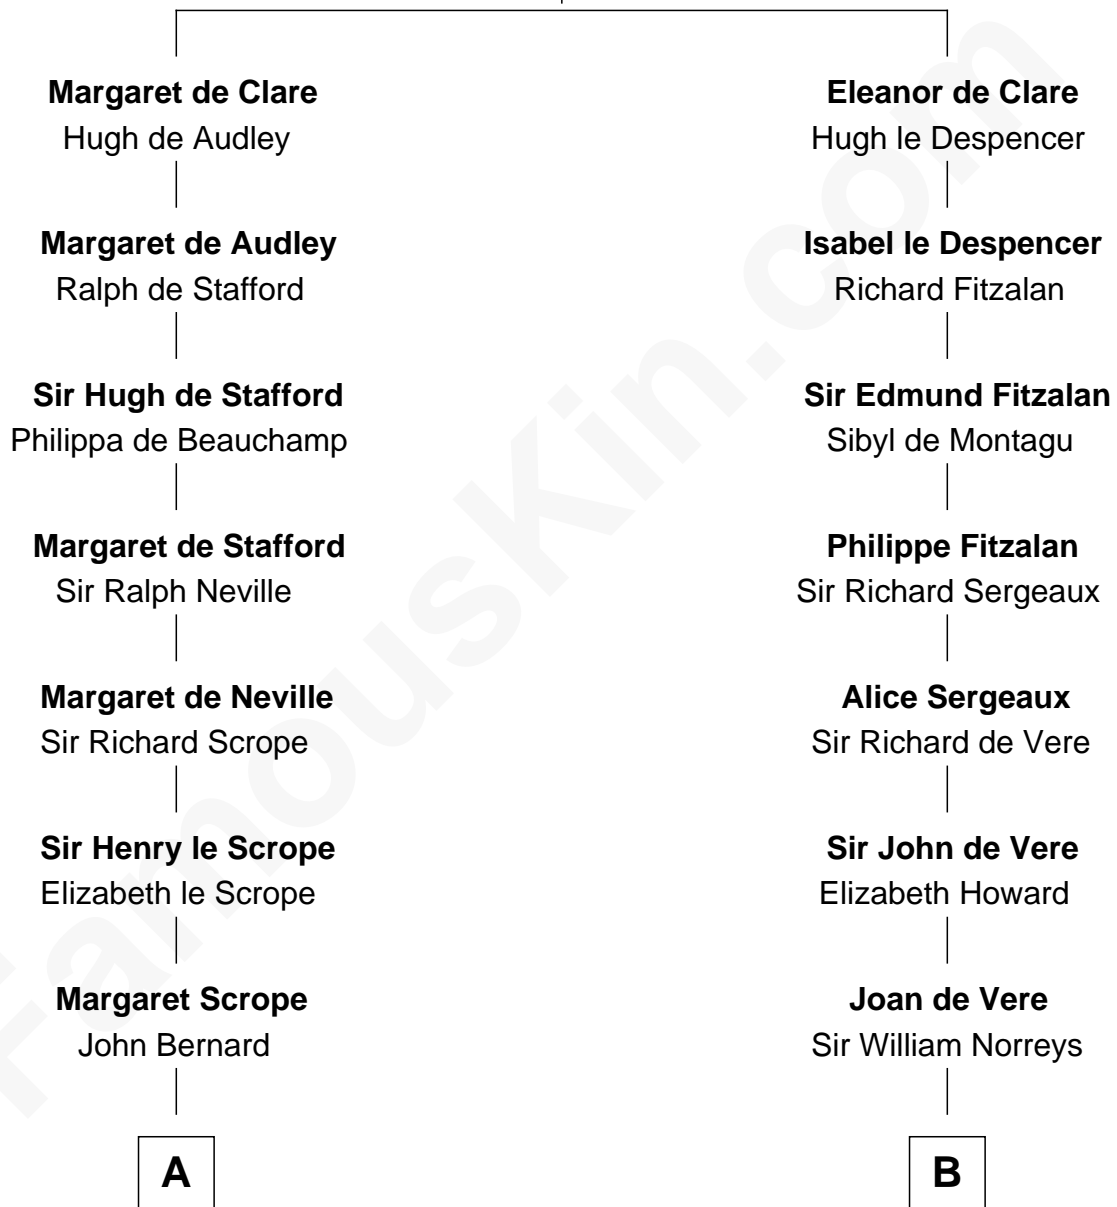

# FamousKin.com Relationship Chart of

**Harry F. Byrd**

*50th Governor of Virginia*

16th cousin 3 times removed of

**Samuel Howard**

*Boston Tea Party Participant*

**Sir Gilbert de Clare**

Joan of Acre

**C**

—  
**Col. William Byrd**  
Jane Meriwether Rivers

—  
**Richard Evelyn Byrd**  
Eleanor Bolling Flood

—  
**Harry F. Byrd**  
*50th Governor of Virginia*

FamousKin.com