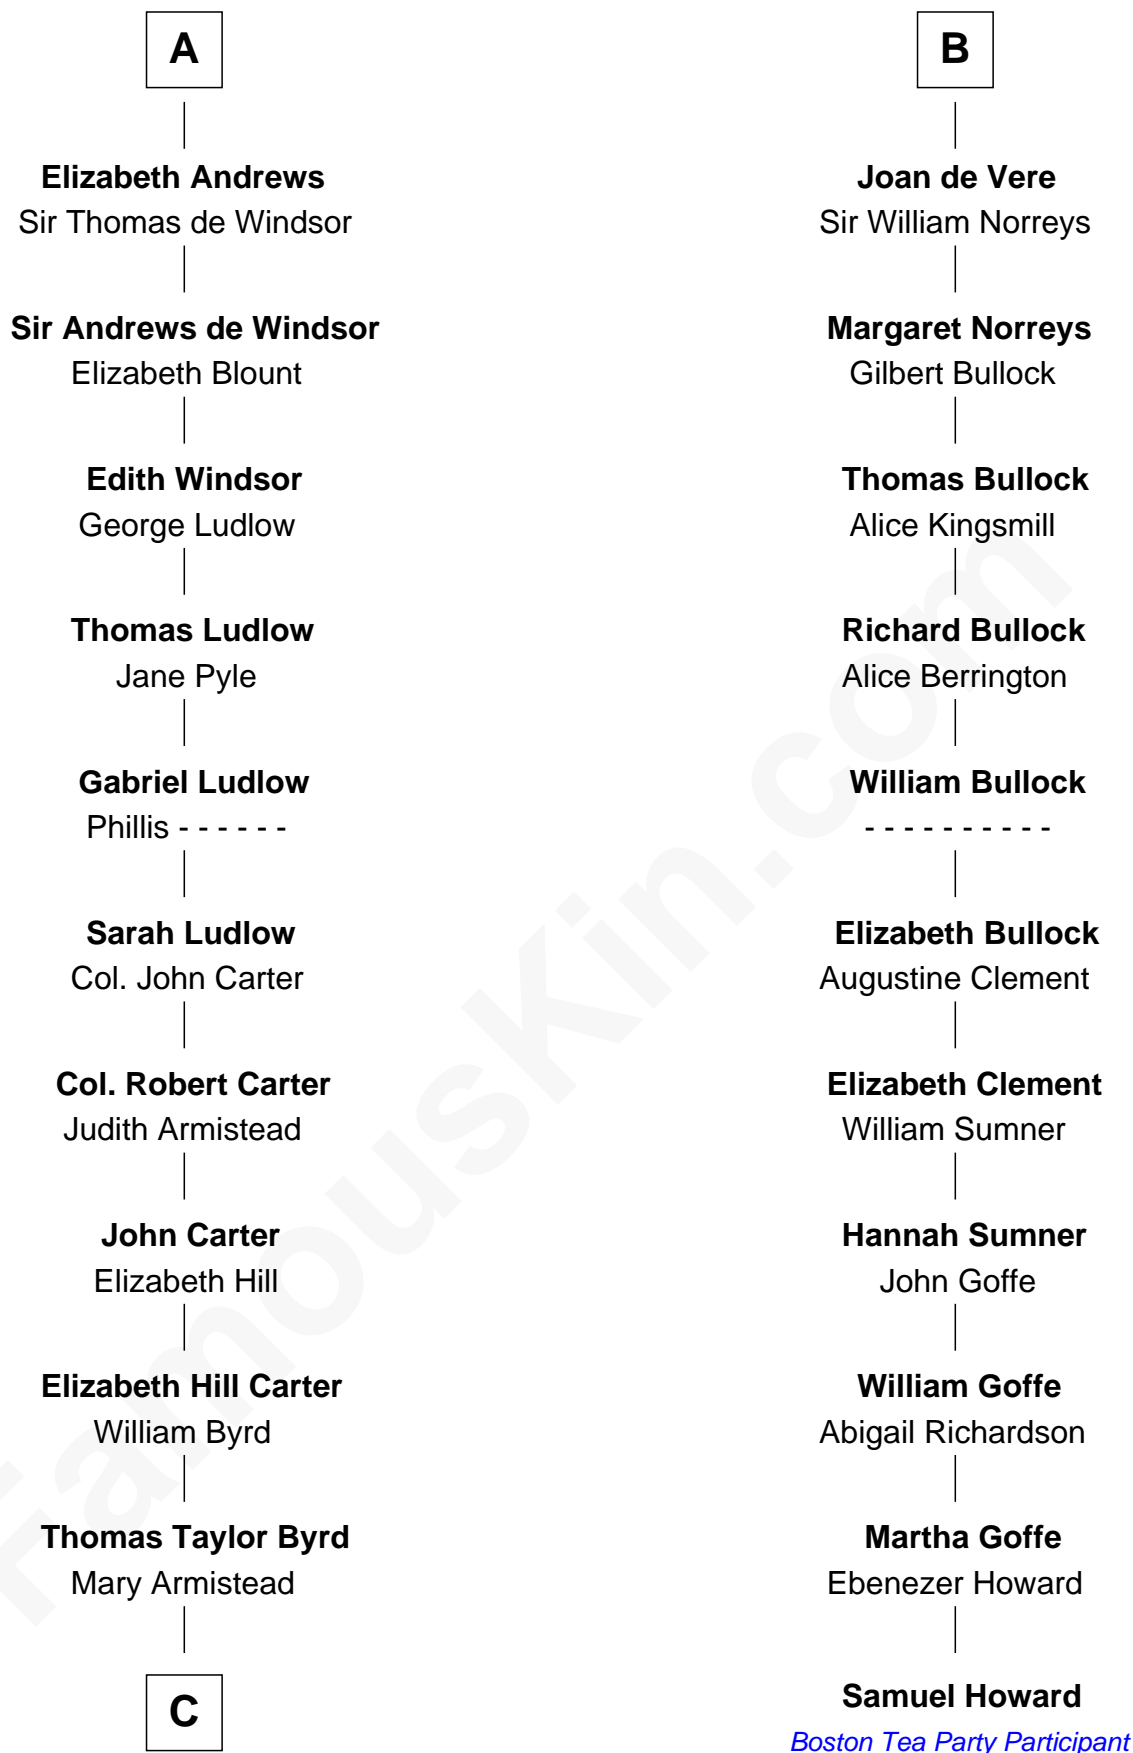

FamousKin.com Relationship Chart of

Harry F. Byrd

50th Governor of Virginia

17th cousin 3 times removed of

Samuel Howard

Boston Tea Party Participant

Sir Hugh le Despencer

Aveline Basset

Isabella de Beauchamp

Hugh le Despencer

Eleanor de Clare

Isabel le Despencer

Richard Fitzalan

Sir Edmund Fitzalan

Sibyl de Montagu

Philippe Fitzalan

Sir Richard Sergeaux

Alice Sergeaux

Sir Richard de Vere

Sir John de Vere

Elizabeth Howard

B

C

Richard Evelyn Byrd