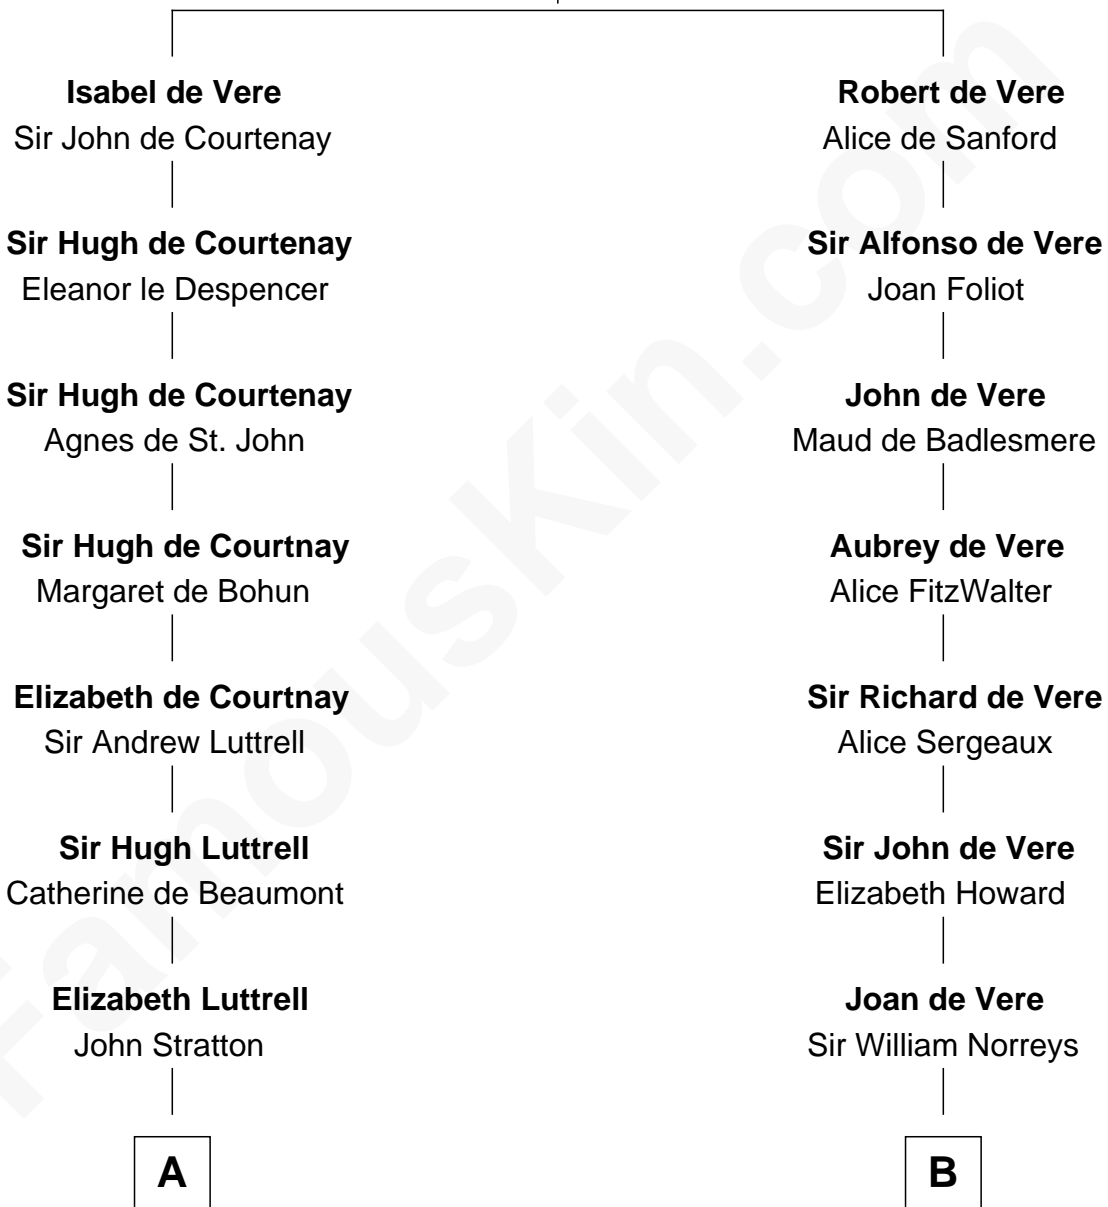

FamousKin.com Relationship Chart of

Harry F. Byrd

50th Governor of Virginia

16th cousin 5 times removed of

Samuel Howard

Boston Tea Party Participant

Hugh de Vere
Hawise de Quincy

C

—
Thomas Taylor Byrd

Mary Armistead

—
Richard Evelyn Byrd

Anne Harrison

—
Col. William Byrd
Jane Meriwether Rivers

—
Richard Evelyn Byrd

Eleanor Bolling Flood

—
Harry F. Byrd

50th Governor of Virginia

FamousKin.com