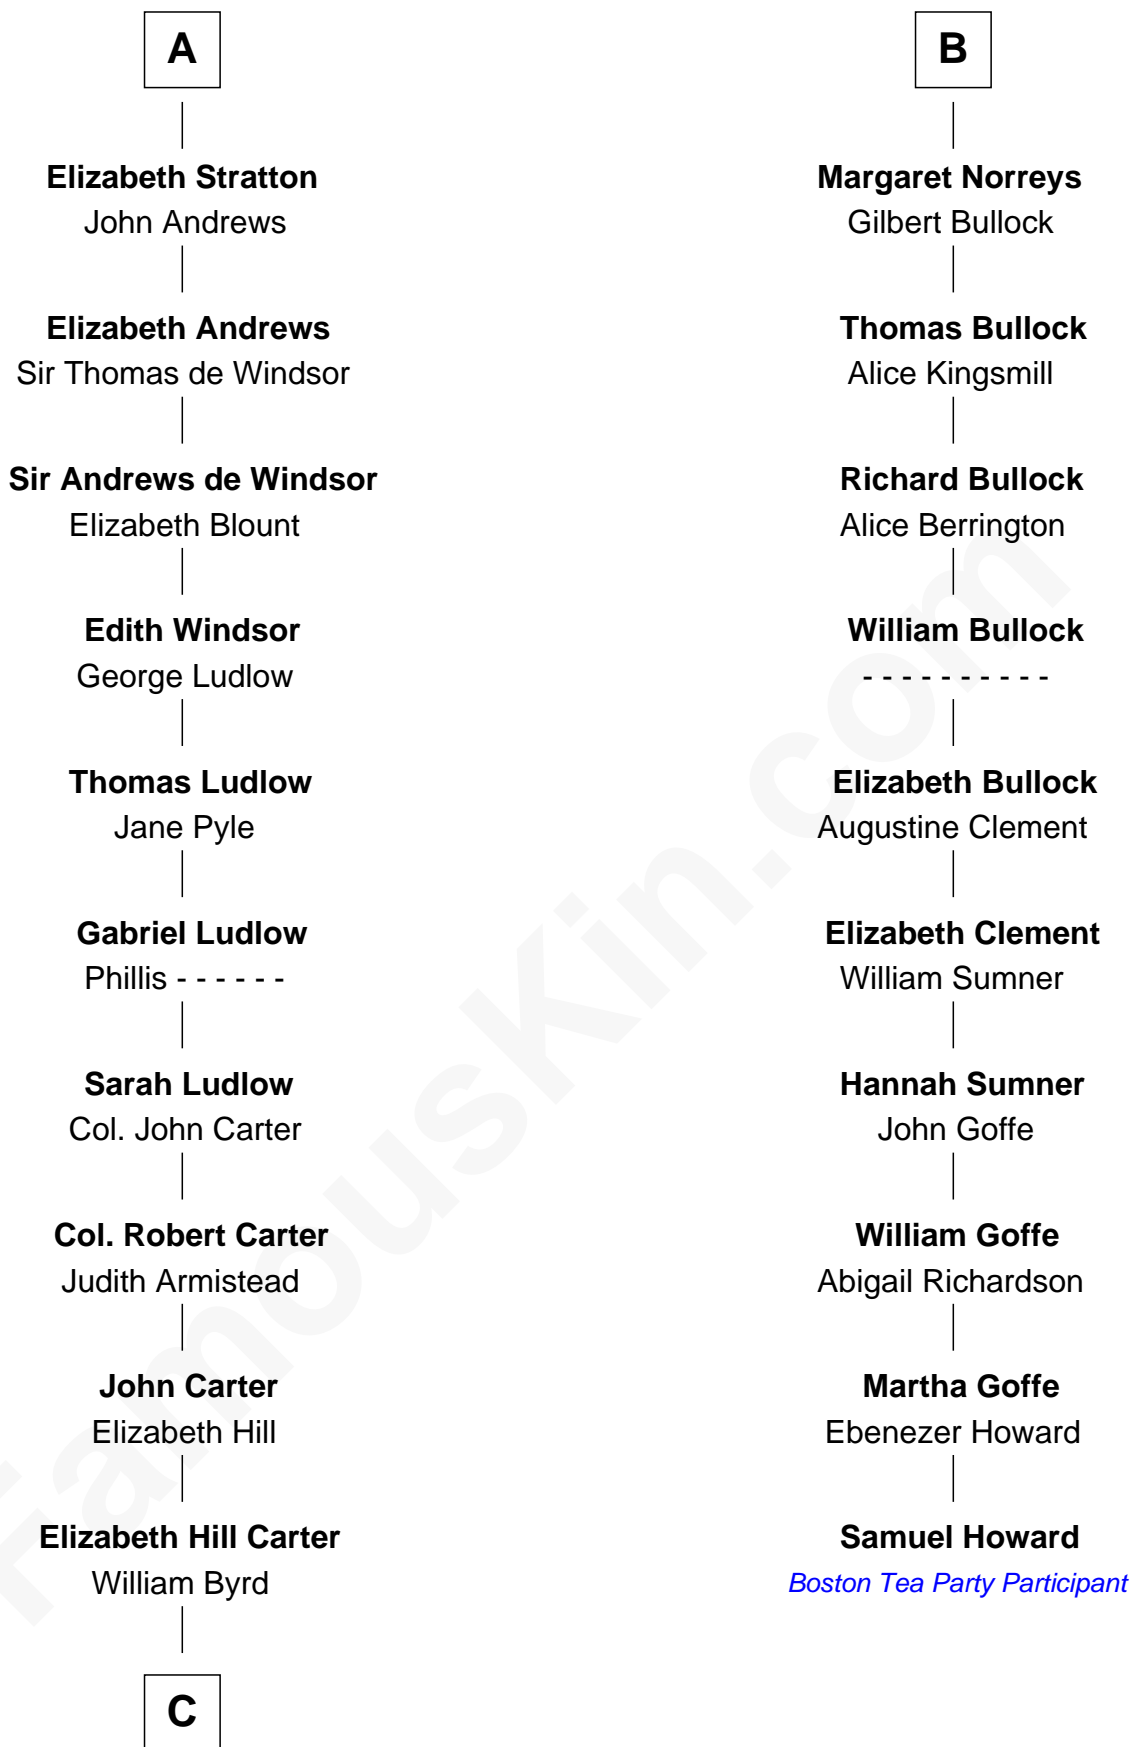

FamousKin.com Relationship Chart of

Harry F. Byrd

50th Governor of Virginia

16th cousin 5 times removed of

Samuel Howard

Boston Tea Party Participant

Hugh de Vere
Hawise de Quincy

C

—
Thomas Taylor Byrd

Mary Armistead

—
Richard Evelyn Byrd

Anne Harrison

—
Col. William Byrd
Jane Meriwether Rivers

—
Richard Evelyn Byrd

Eleanor Bolling Flood

—
Harry F. Byrd