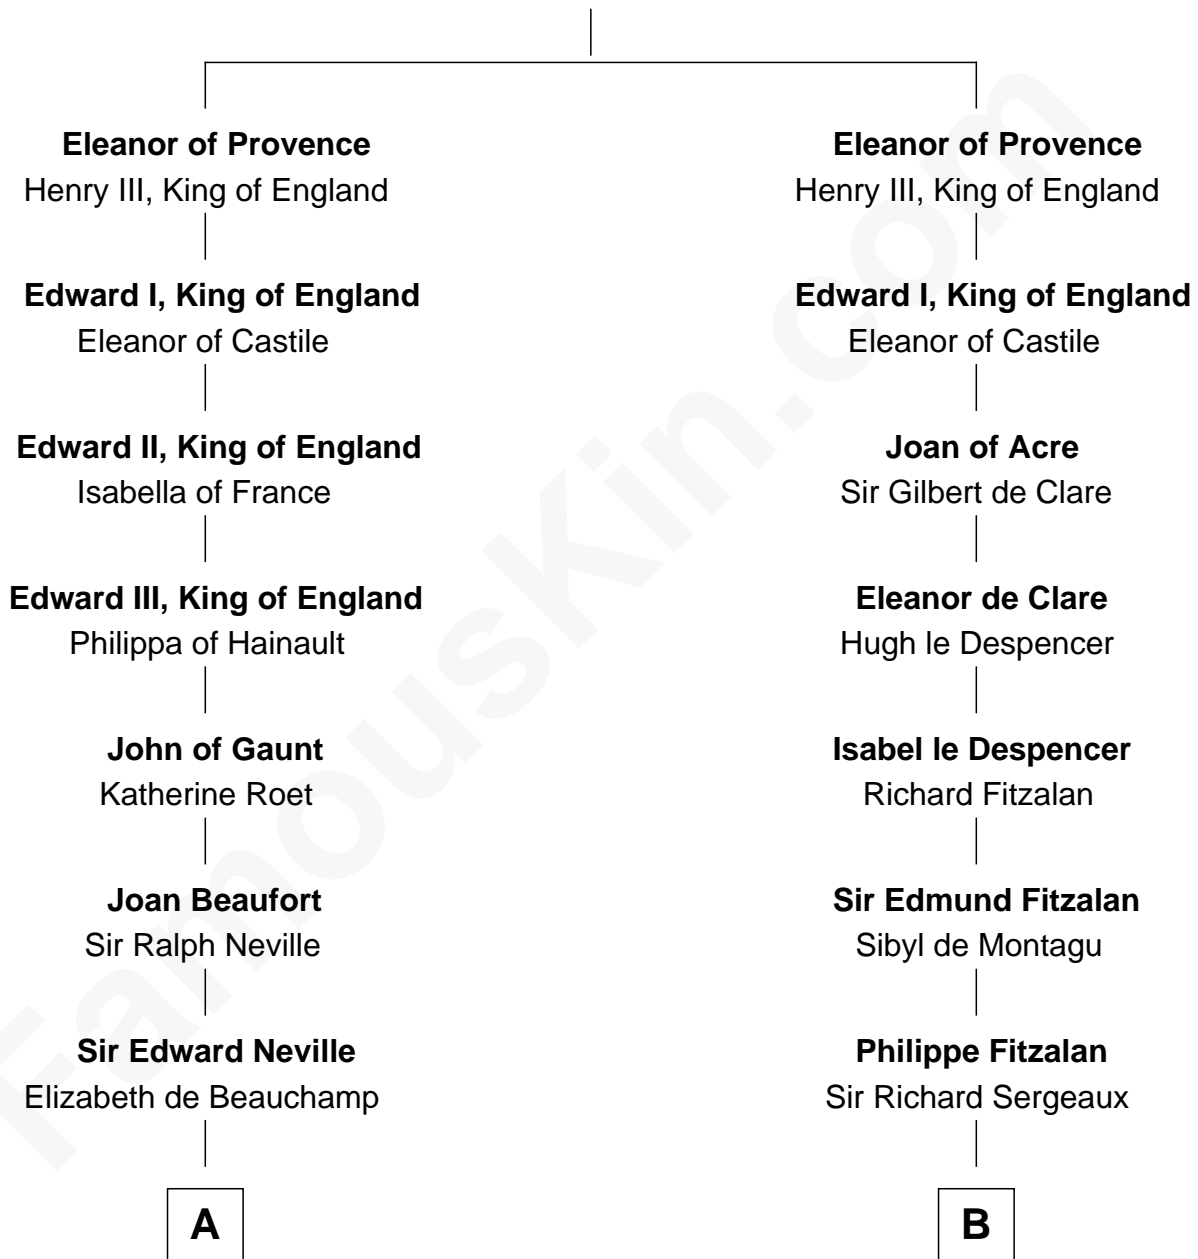

FamousKin.com Relationship Chart of

Harry F. Byrd

50th Governor of Virginia

19th cousin 2 times removed of

Samuel Howard

Boston Tea Party Participant

Ramon Berenguer IV of Provence

Beatrice of Savoy

C

Thomas Taylor Byrd

Mary Armistead

Richard Evelyn Byrd

Anne Harrison

Col. William Byrd

Jane Meriwether Rivers

Richard Evelyn Byrd

Samuel Howard

Boston Tea Party Participant