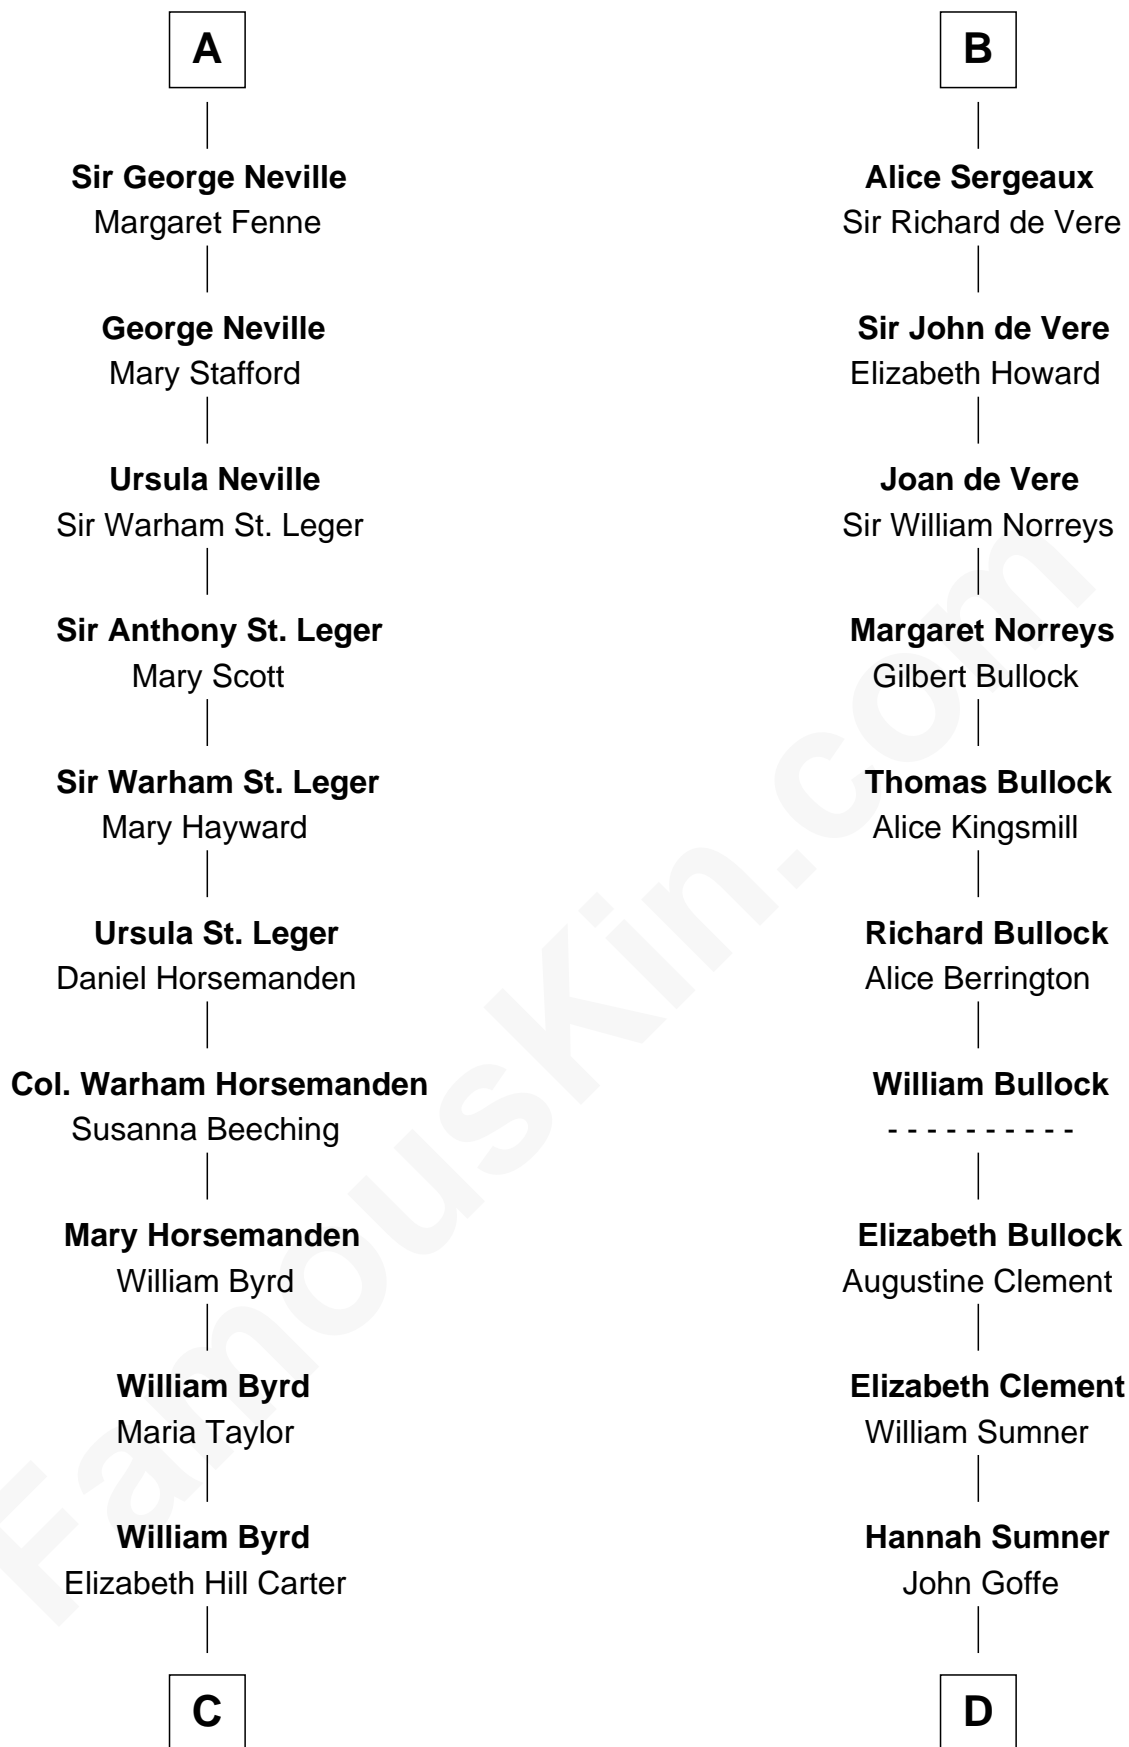

FamousKin.com Relationship Chart of

Harry F. Byrd

50th Governor of Virginia

19th cousin 2 times removed of

Samuel Howard

Boston Tea Party Participant

Ramon Berenguer IV of Provence

Beatrice of Savoy

C

Thomas Taylor Byrd

Mary Armistead

Richard Evelyn Byrd

Anne Harrison

Col. William Byrd

Jane Meriwether Rivers

Richard Evelyn Byrd

Samuel Howard

Boston Tea Party Participant