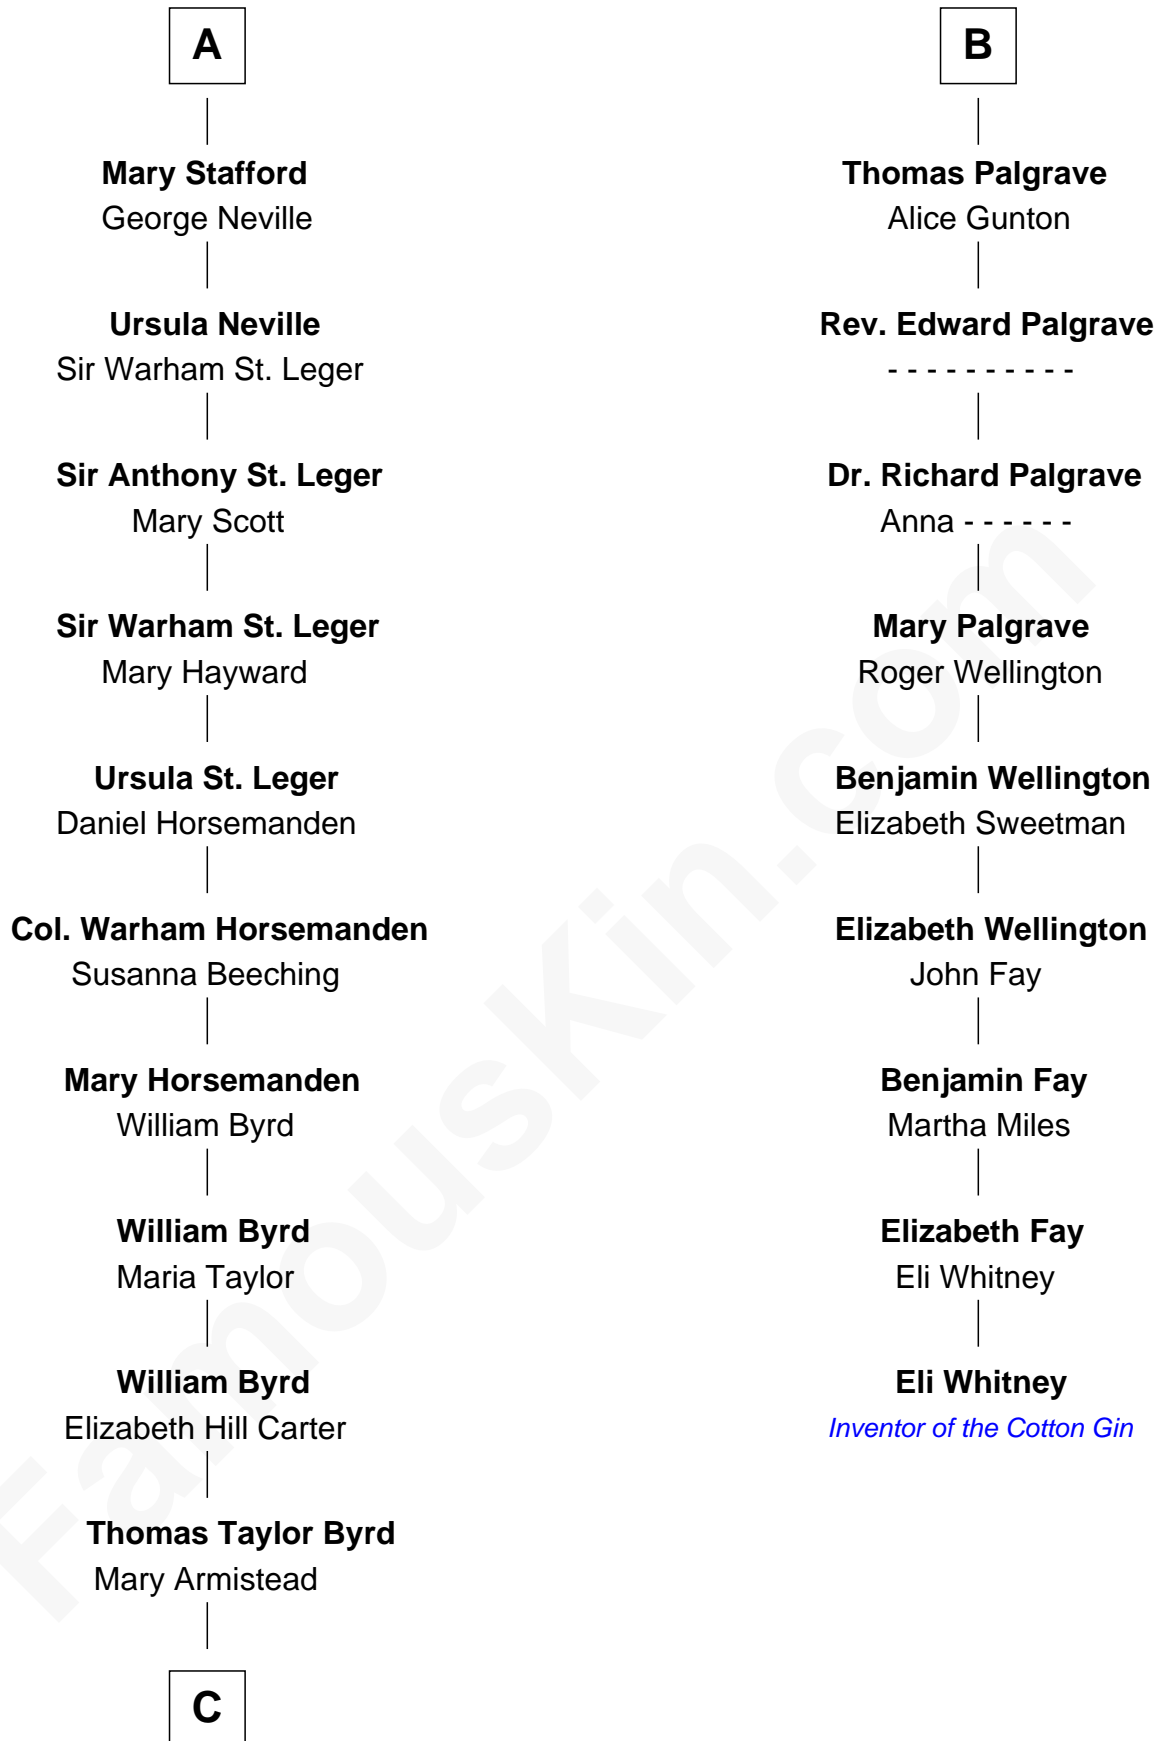

# FamousKin.com Relationship Chart of

**Harry F. Byrd**

*50th Governor of Virginia*

15th cousin 5 times removed of

**Eli Whitney**

*Inventor of the Cotton Gin*

**Henry Plantagenet**

Maud de Chaworth

**Mary Plantagenet**

Henry de Percy

**Sir Henry Percy**

Margaret de Neville

**Sir Henry Percy**

Elizabeth Mortimer

**Sir Henry Percy**

Eleanor Neville

Richard Fitzalan

**Sir Richard Fitzalan**

Elizabeth de Bohun

**Elizabeth Fitzalan**

Sir Robert Goushill

**Elizabeth Goushill**

Sir Robert Wingfield

**Elizabeth Wingfield**

Sir William Brandon

**Eleanor Brandon**

John Glemham

**Anne Glemham**

Henry Palgrave

**B**

**C**

Richard Evelyn Byrd