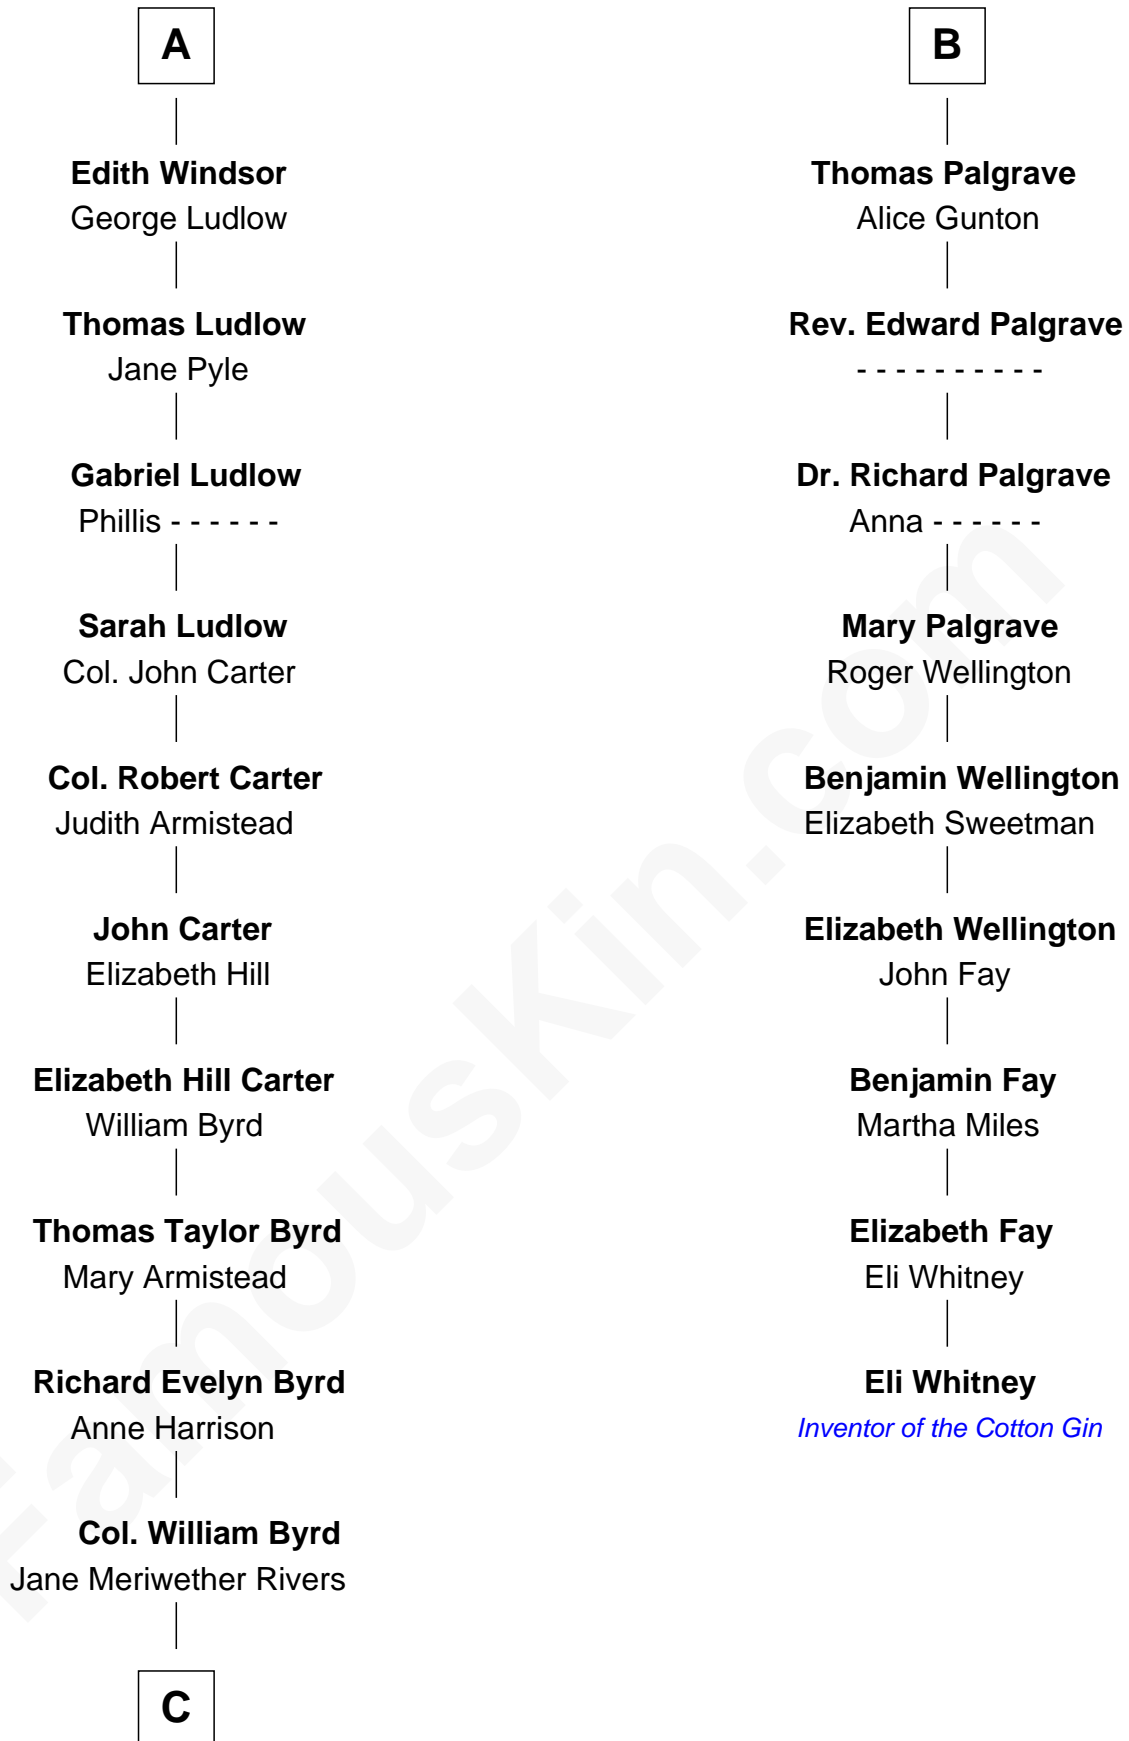

FamousKin.com Relationship Chart of

Harry F. Byrd

50th Governor of Virginia

15th cousin 3 times removed of

Eli Whitney

Inventor of the Cotton Gin

Humphrey de Bohun

Elizabeth Plantagenet

Elizabeth de Badlesmere

Elizabeth de Bohun

Sir Richard Fitzalan

Elizabeth Fitzalan

Sir Robert Goushill

Elizabeth Goushill

Sir Robert Wingfield

Elizabeth Wingfield

Sir William Brandon

Eleanor Brandon

John Glemham

Anne Glemham

Henry Palgrave

B

C

Richard Evelyn Byrd
Eleanor Bolling Flood