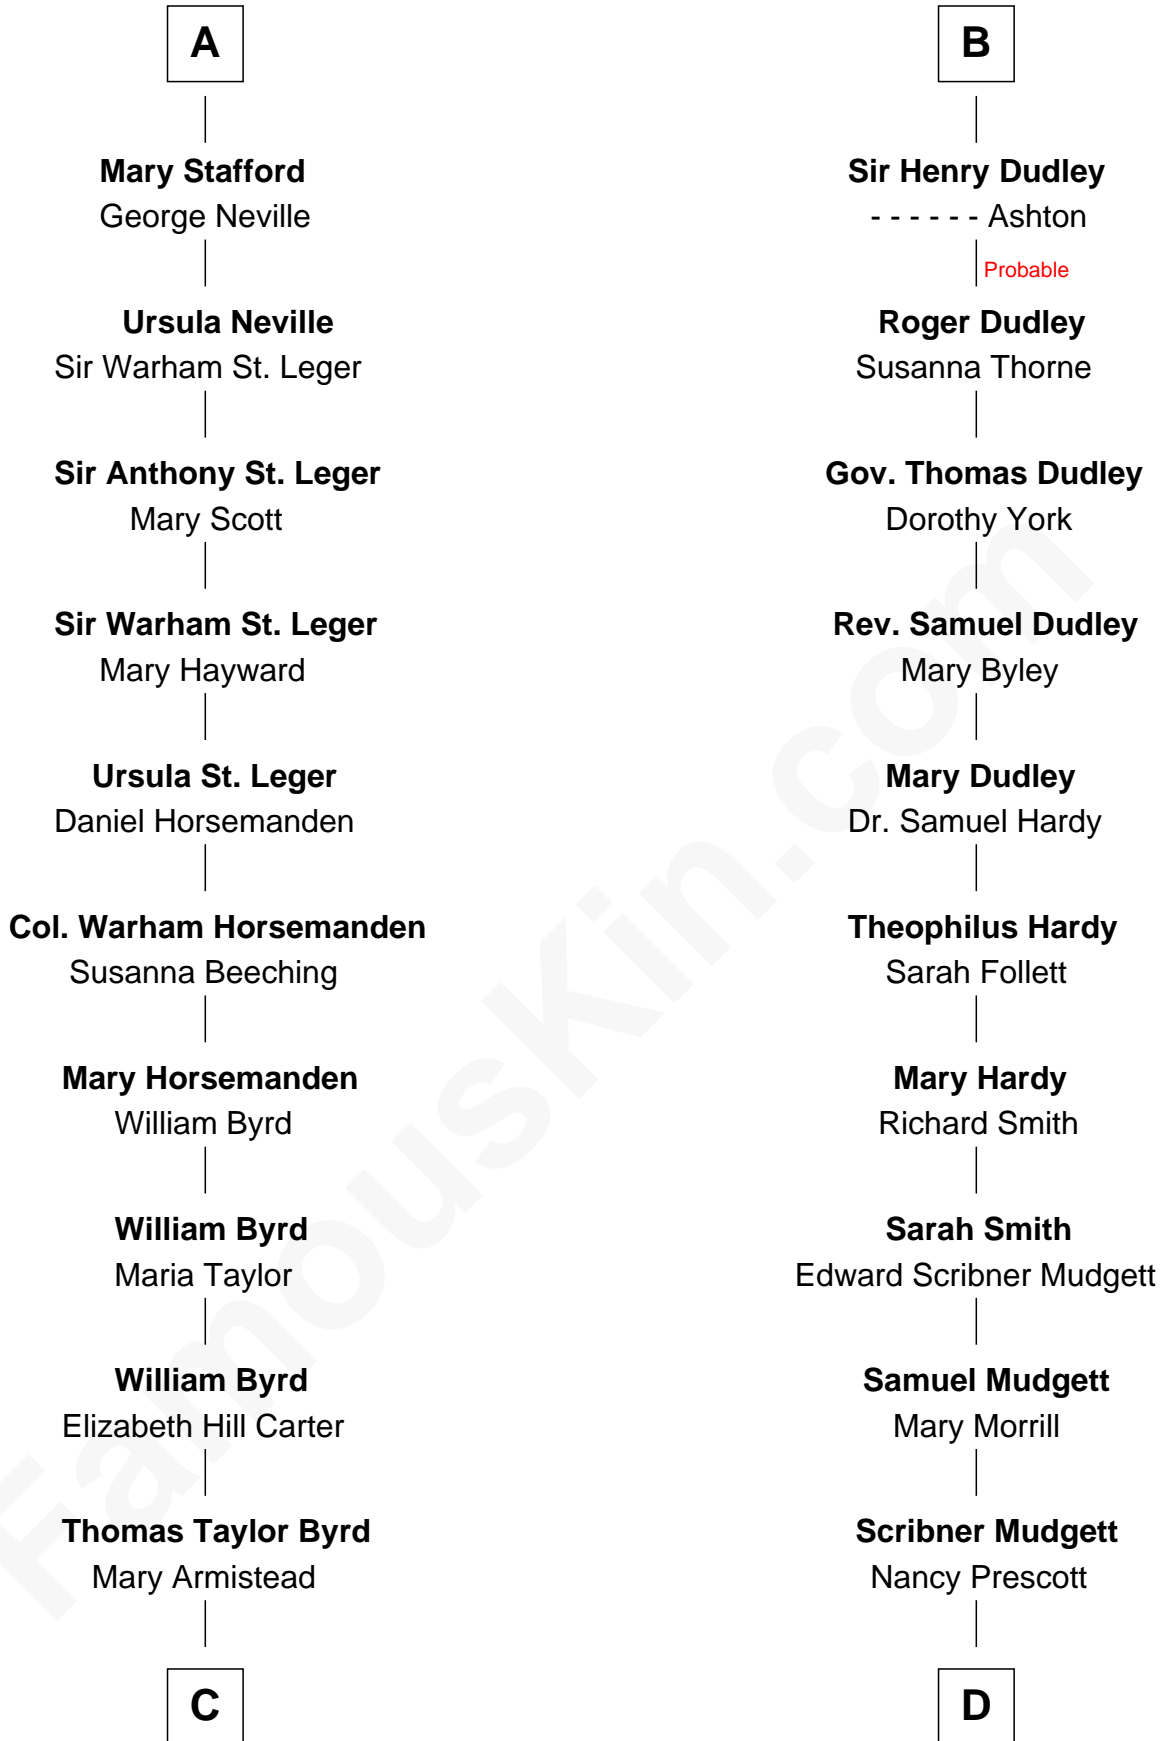

# FamousKin.com Relationship Chart of

**Harry F. Byrd**

*50th Governor of Virginia*

**18th cousin 2 times removed of**

**Dr. H. H. Holmes**

*Serial Killer aka "Devil in the White City"*

**Henry Plantagenet**  
Maud de Chaworth

**Mary Plantagenet**  
Henry de Percy

**Sir Henry Percy**  
Margaret de Neville

**Sir Henry Percy**  
Elizabeth Mortimer

**Sir Henry Percy**  
Eleanor Neville

**Sir Henry Percy**  
Eleanor Poynings

**Henry Percy**  
Maud Herbert

**Eleanor Percy**  
Edward Stafford

**A**

**Eleanor Plantagenet**  
Richard Fitzalan

**Alice Fitzalan**  
Sir Thomas de Holand

**Eleanor Holand**  
Edward Cherleton

**Joyce Cherleton**  
Sir John Tiptoft

**Joyce Tiptoft**  
Sir Edmund Sutton

**Sir Edward Sutton**  
Cecily Willoughby

**Sir John Sutton**  
Cecily Grey

**B**

**C**

**Richard Evelyn Byrd**  
Anne Harrison

**Col. William Byrd**  
Jane Meriwether Rivers

**Richard Evelyn Byrd**  
Eleanor Bolling Flood