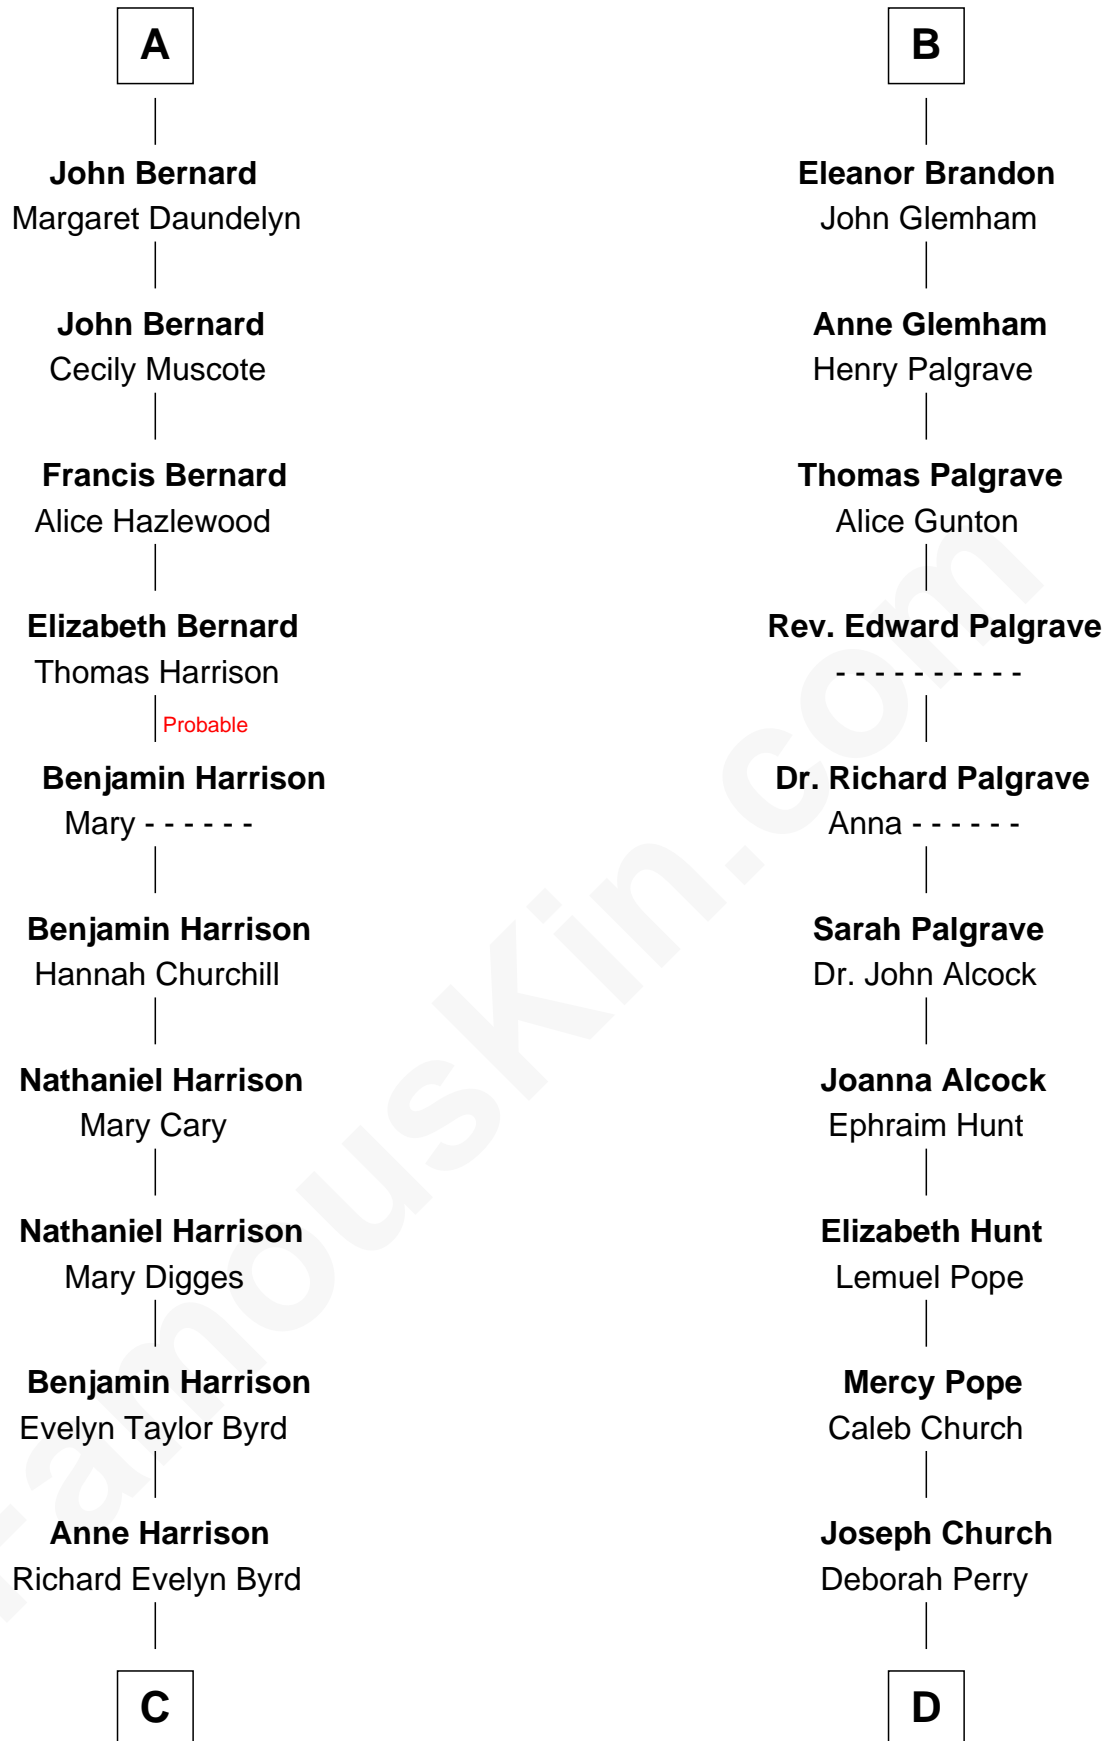

FamousKin.com Relationship Chart of

Harry F. Byrd

50th Governor of Virginia

19th cousin 1 time removed of

Franklin D. Roosevelt

32nd U.S. President

William de Beauchamp

Maud FitzJohn

C

Col. William Byrd
Jane Meriwether Rivers

Richard Evelyn Byrd
Eleanor Bolling Flood

Harry F. Byrd
50th Governor of Virginia

D

Deborah P. Church
Warren Delano

Warren Delano
Catharine Robbins Lyman

Sara Delano
James Roosevelt

Franklin D. Roosevelt
32nd U.S. President

FamousKin.com