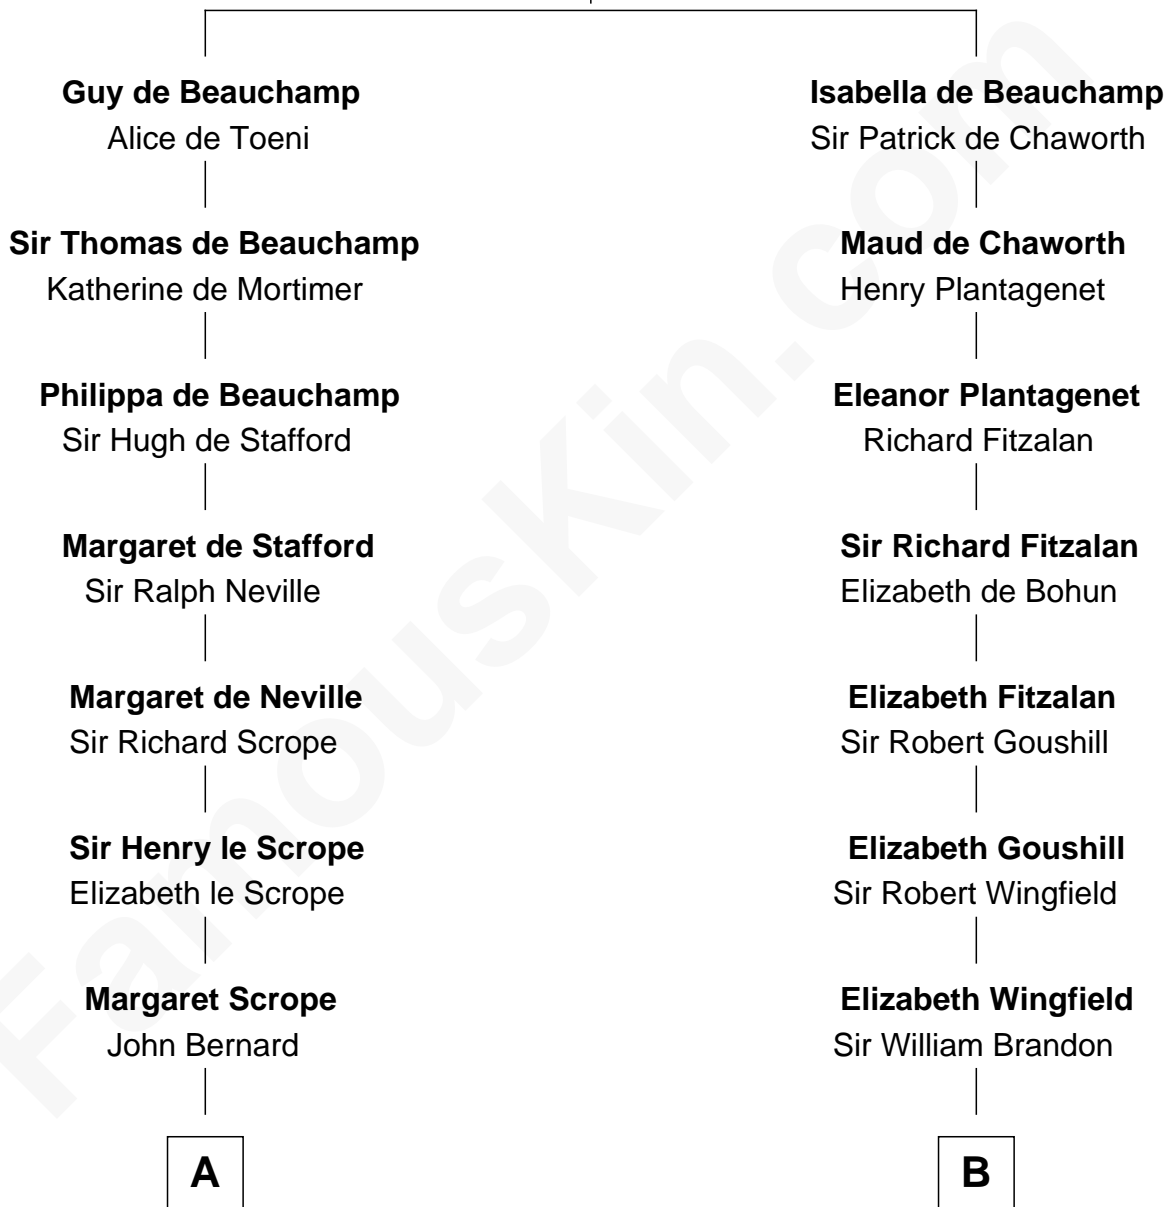

FamousKin.com Relationship Chart of

Harry F. Byrd

50th Governor of Virginia

19th cousin 1 time removed of

Franklin D. Roosevelt

32nd U.S. President

William de Beauchamp

Maud FitzJohn

C

Col. William Byrd
Jane Meriwether Rivers

Richard Evelyn Byrd
Eleanor Bolling Flood

Harry F. Byrd
50th Governor of Virginia

D

Deborah P. Church
Warren Delano

Warren Delano
Catharine Robbins Lyman

Sara Delano
James Roosevelt

Franklin D. Roosevelt
32nd U.S. President

FamousKin.com