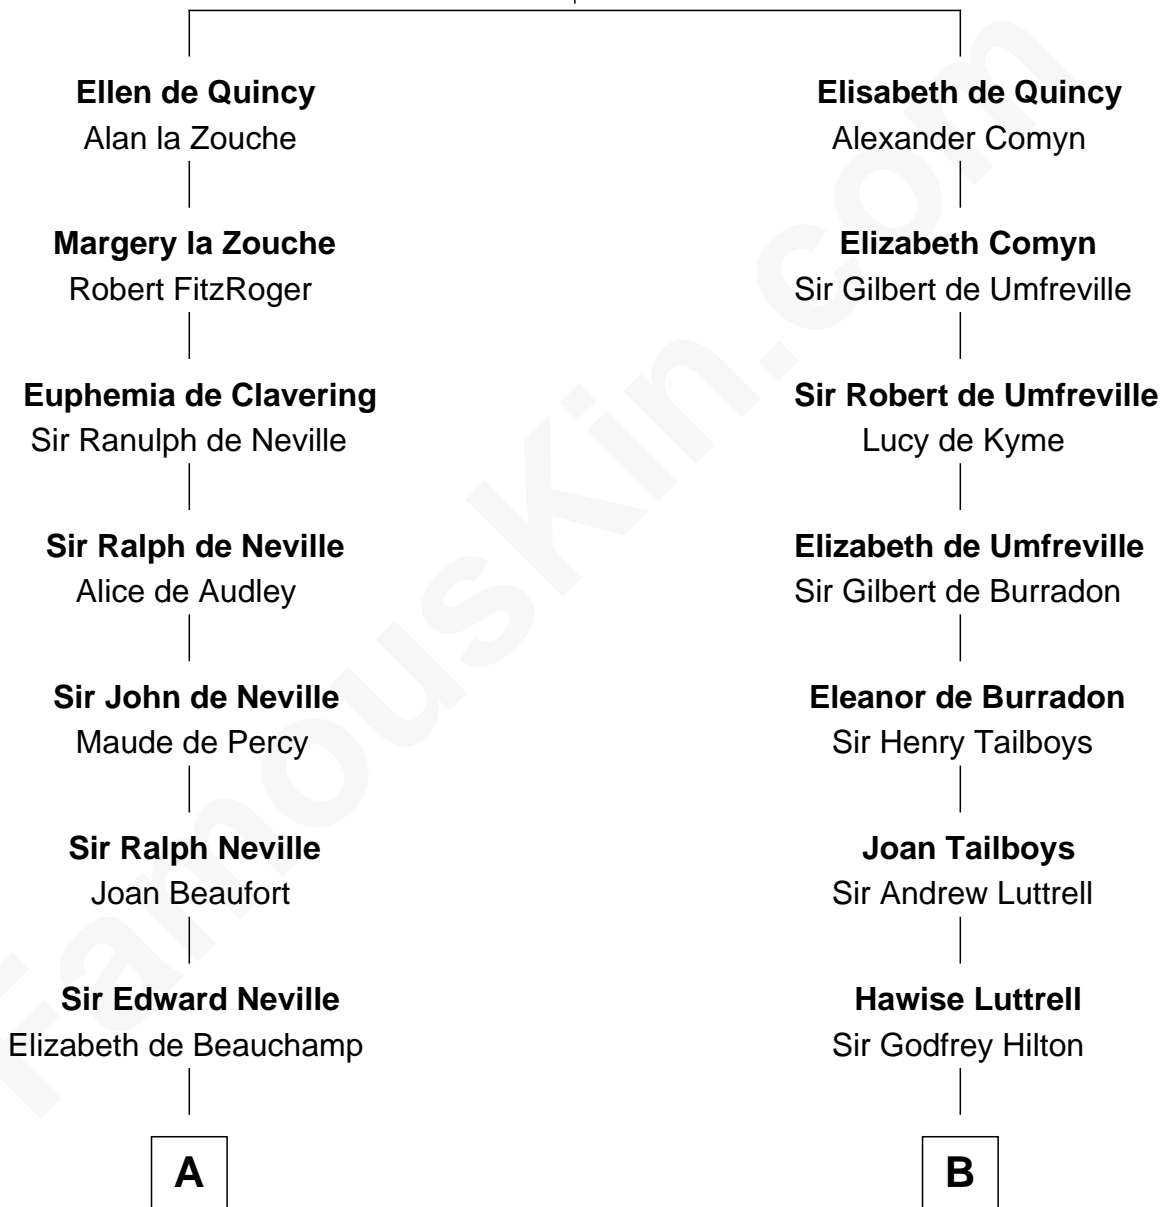

FamousKin.com Relationship Chart of

Harry F. Byrd

50th Governor of Virginia

21st cousin of

Franklin D. Roosevelt

32nd U.S. President

Sir Roger de Quincy

Helen of Galloway

C

Thomas Taylor Byrd

Mary Armistead

Richard Evelyn Byrd

Anne Harrison

Col. William Byrd

Jane Meriwether Rivers

Richard Evelyn Byrd