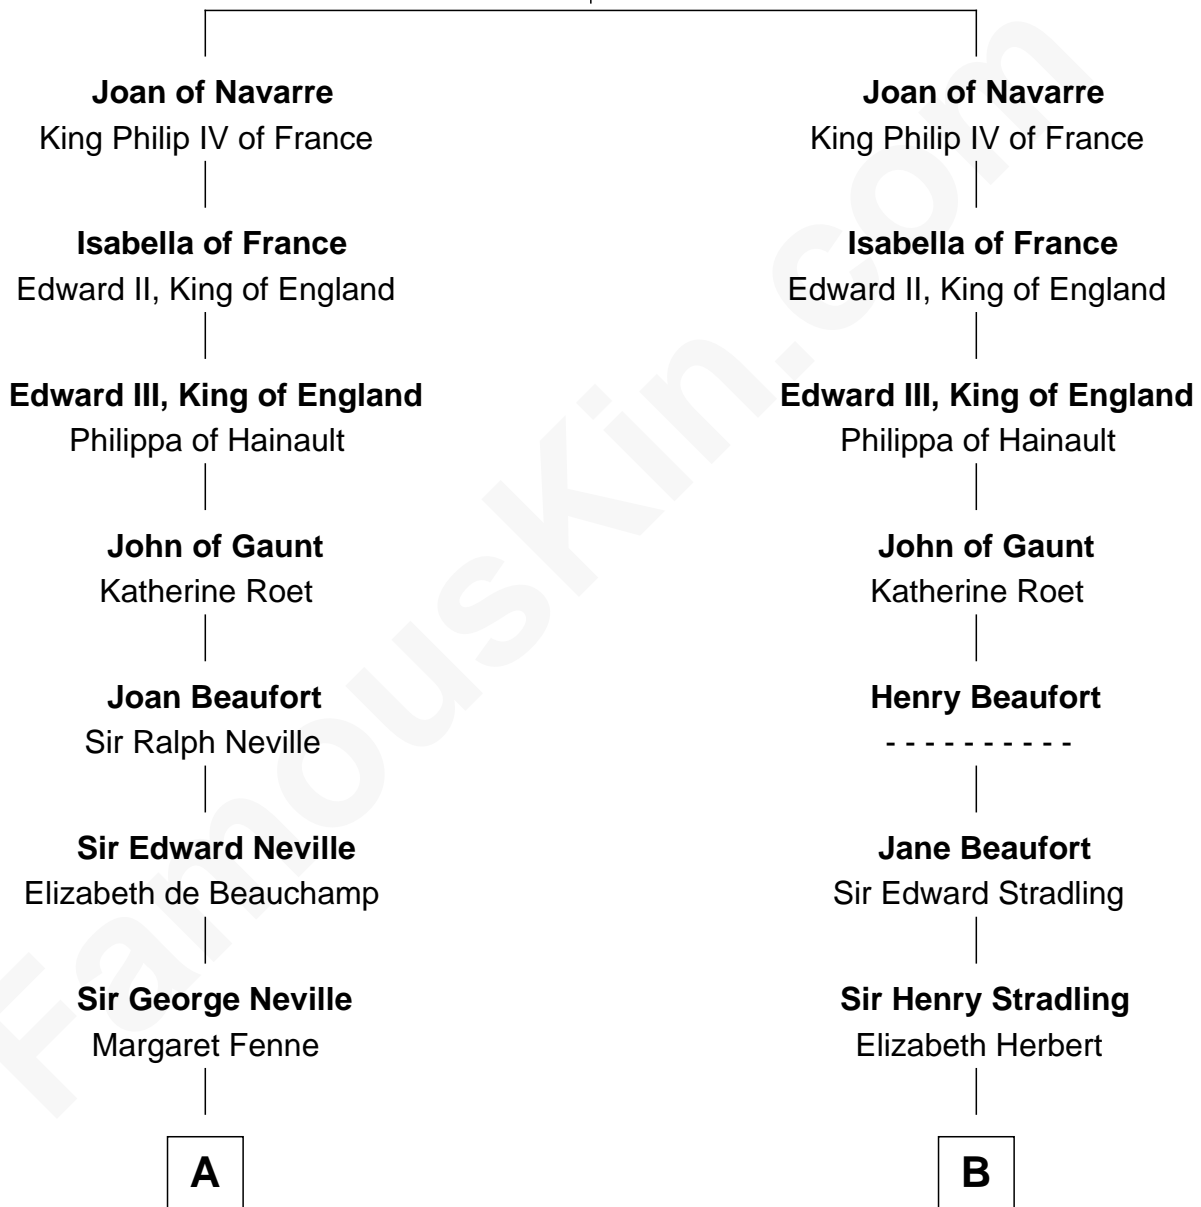

FamousKin.com Relationship Chart of

Harry F. Byrd

50th Governor of Virginia

20th cousin 1 time removed of

Franklin D. Roosevelt

32nd U.S. President

King Henry I of Navarre

Blanche of Artois

C

Richard Evelyn Byrd

Anne Harrison

Col. William Byrd
Jane Meriwether Rivers

Richard Evelyn Byrd
Eleanor Bolling Flood

Harry F. Byrd
50th Governor of Virginia

D

Rebecca Smith

John Aspinwall

John Aspinwall
Susan Howland

Mary Rebecca Aspinwall
Isaac Daniel Roosevelt

James Roosevelt
Sara Delano

Franklin D. Roosevelt
32nd U.S. President

FamousKin.com