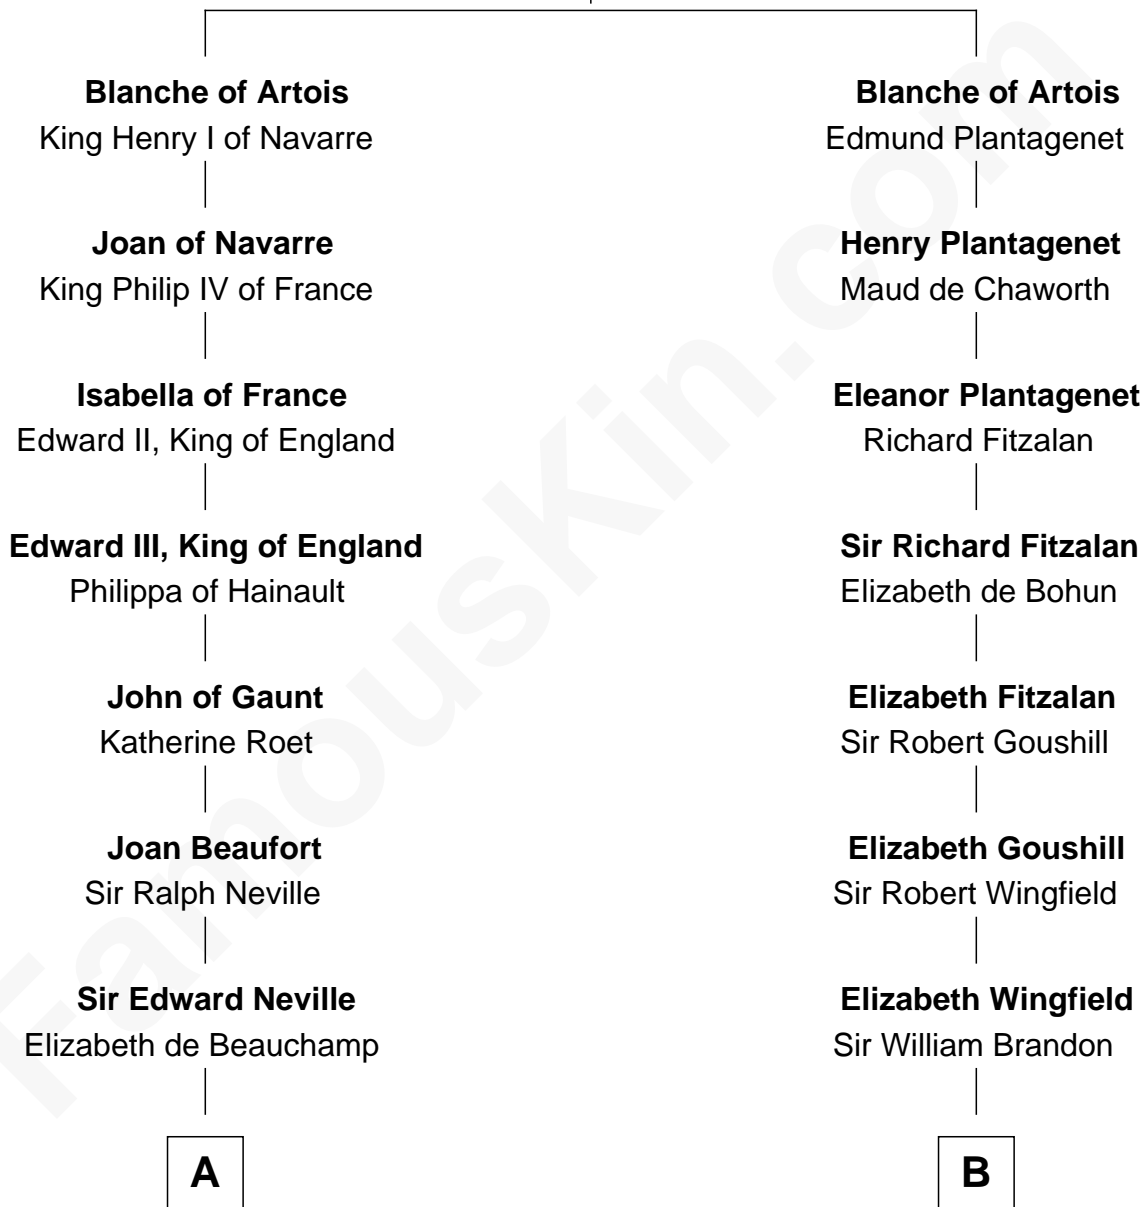

FamousKin.com Relationship Chart of

Harry F. Byrd

50th Governor of Virginia

20th cousin 1 time removed of

Franklin D. Roosevelt

32nd U.S. President

Robert I, Count of Artois

Matilda of Brabant

C

Thomas Taylor Byrd

Mary Armistead

Richard Evelyn Byrd

Anne Harrison

Col. William Byrd

Jane Meriwether Rivers

Richard Evelyn Byrd