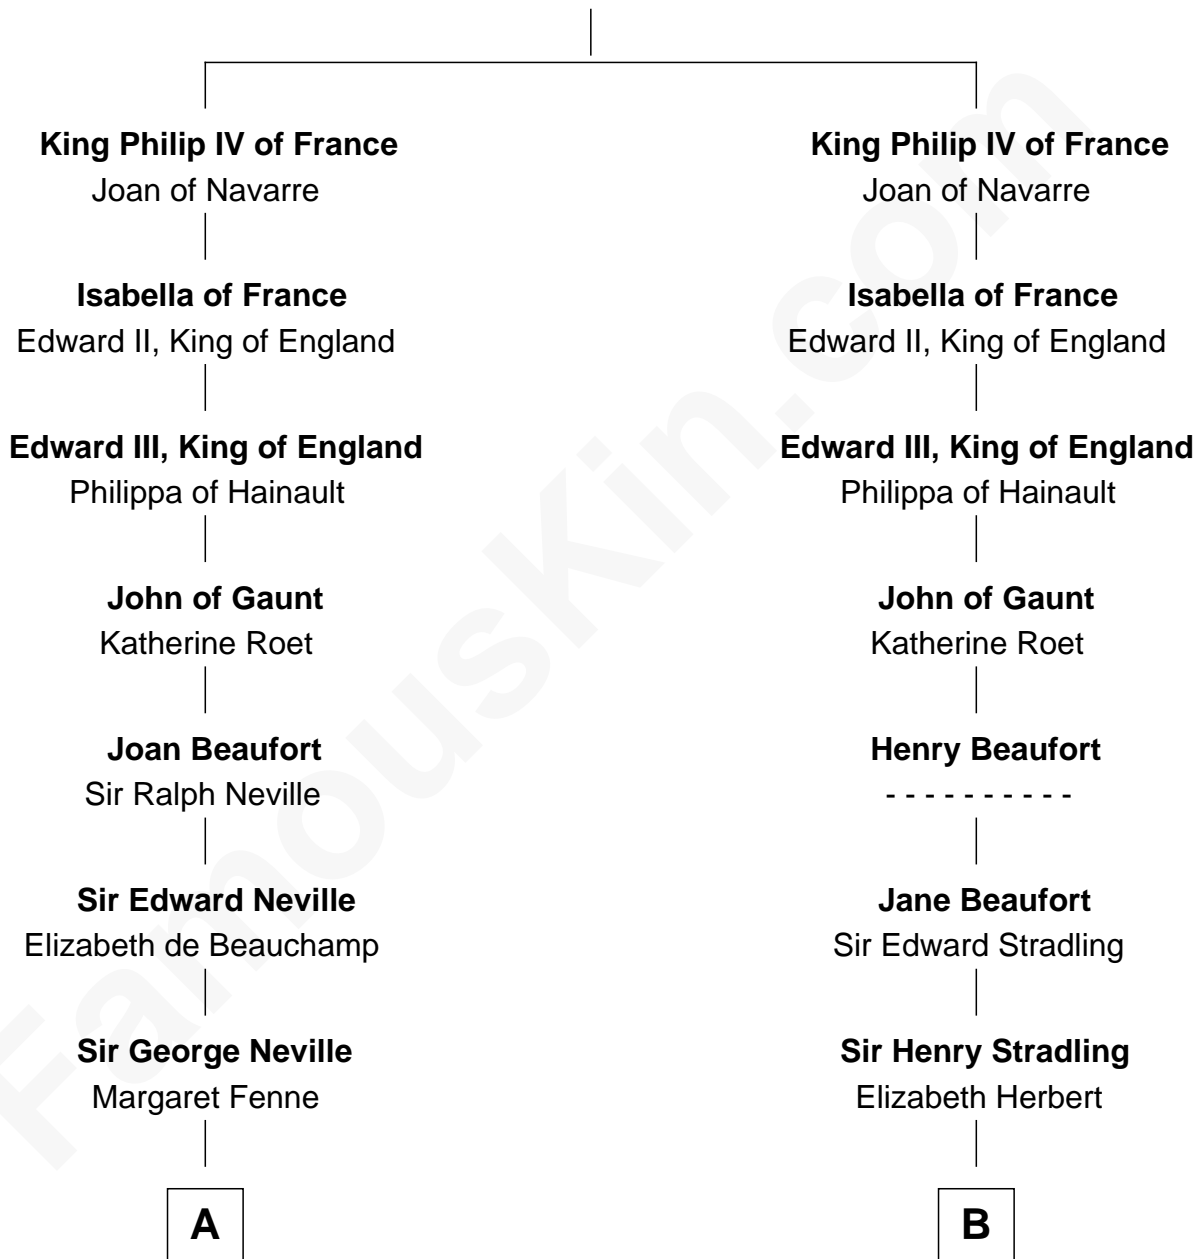

FamousKin.com Relationship Chart of

Harry F. Byrd

50th Governor of Virginia

20th cousin 1 time removed of

Franklin D. Roosevelt

32nd U.S. President

Philip III, King of France

Isabella of Aragon

C

Richard Evelyn Byrd

Anne Harrison

Col. William Byrd
Jane Meriwether Rivers

Richard Evelyn Byrd
Eleanor Bolling Flood

Harry F. Byrd
50th Governor of Virginia

D

Rebecca Smith

John Aspinwall

John Aspinwall

Susan Howland

Mary Rebecca Aspinwall

Isaac Daniel Roosevelt

James Roosevelt

Sara Delano

Franklin D. Roosevelt

32nd U.S. President