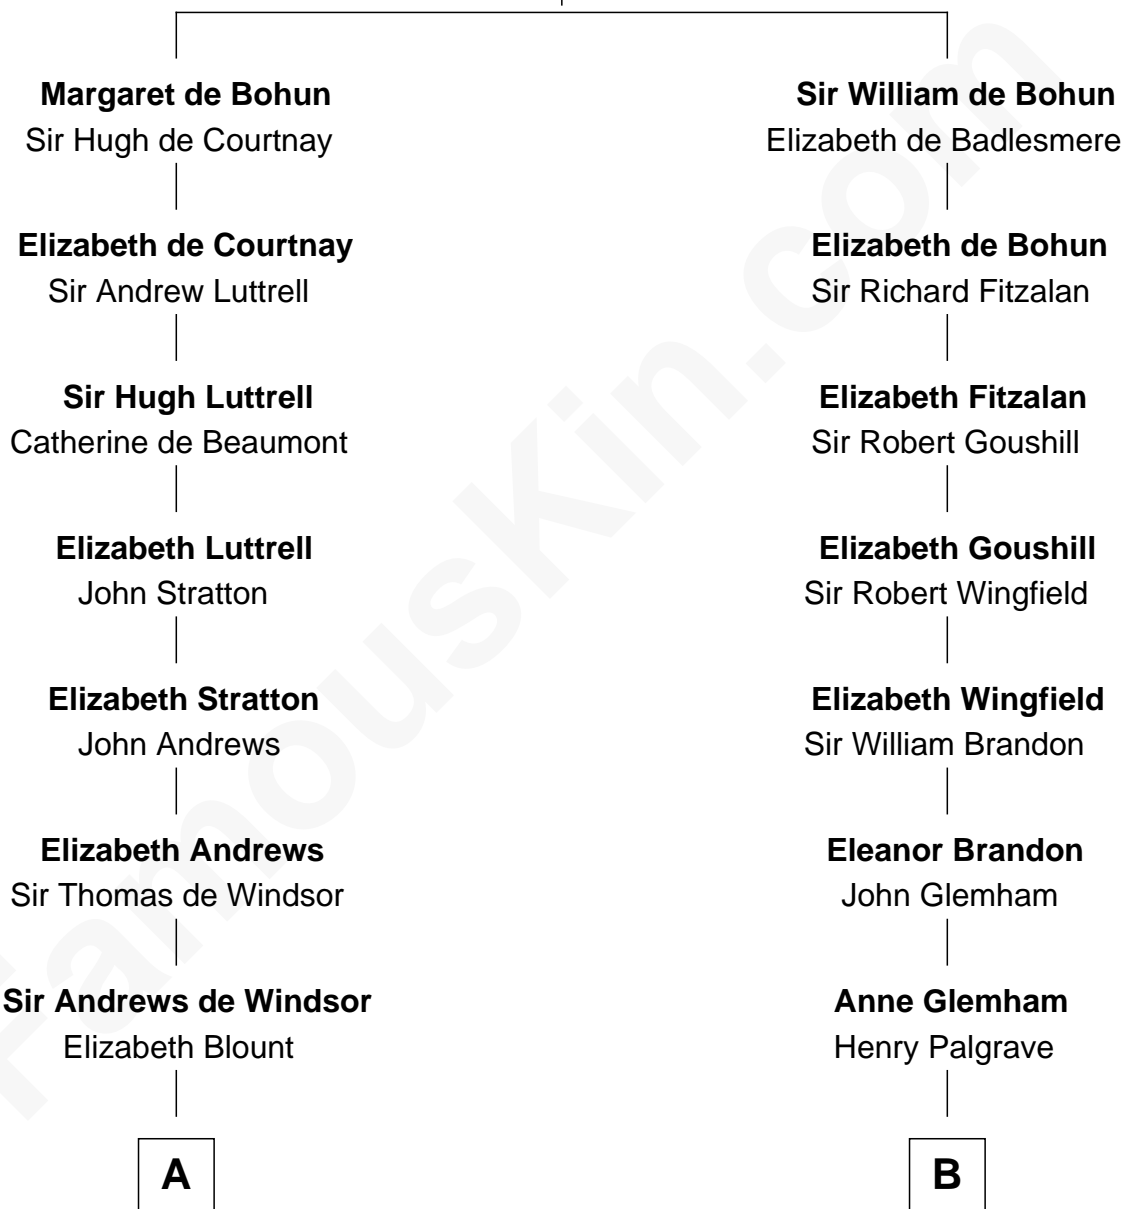

FamousKin.com Relationship Chart of

Harry F. Byrd

50th Governor of Virginia

18th cousin of

Franklin D. Roosevelt

32nd U.S. President

Humphrey de Bohun

Elizabeth Plantagenet

C

Richard Evelyn Byrd
Eleanor Bolling Flood

Harry F. Byrd
50th Governor of Virginia

D

Sara Delano
James Roosevelt

Franklin D. Roosevelt
32nd U.S. President

FamousKin.com