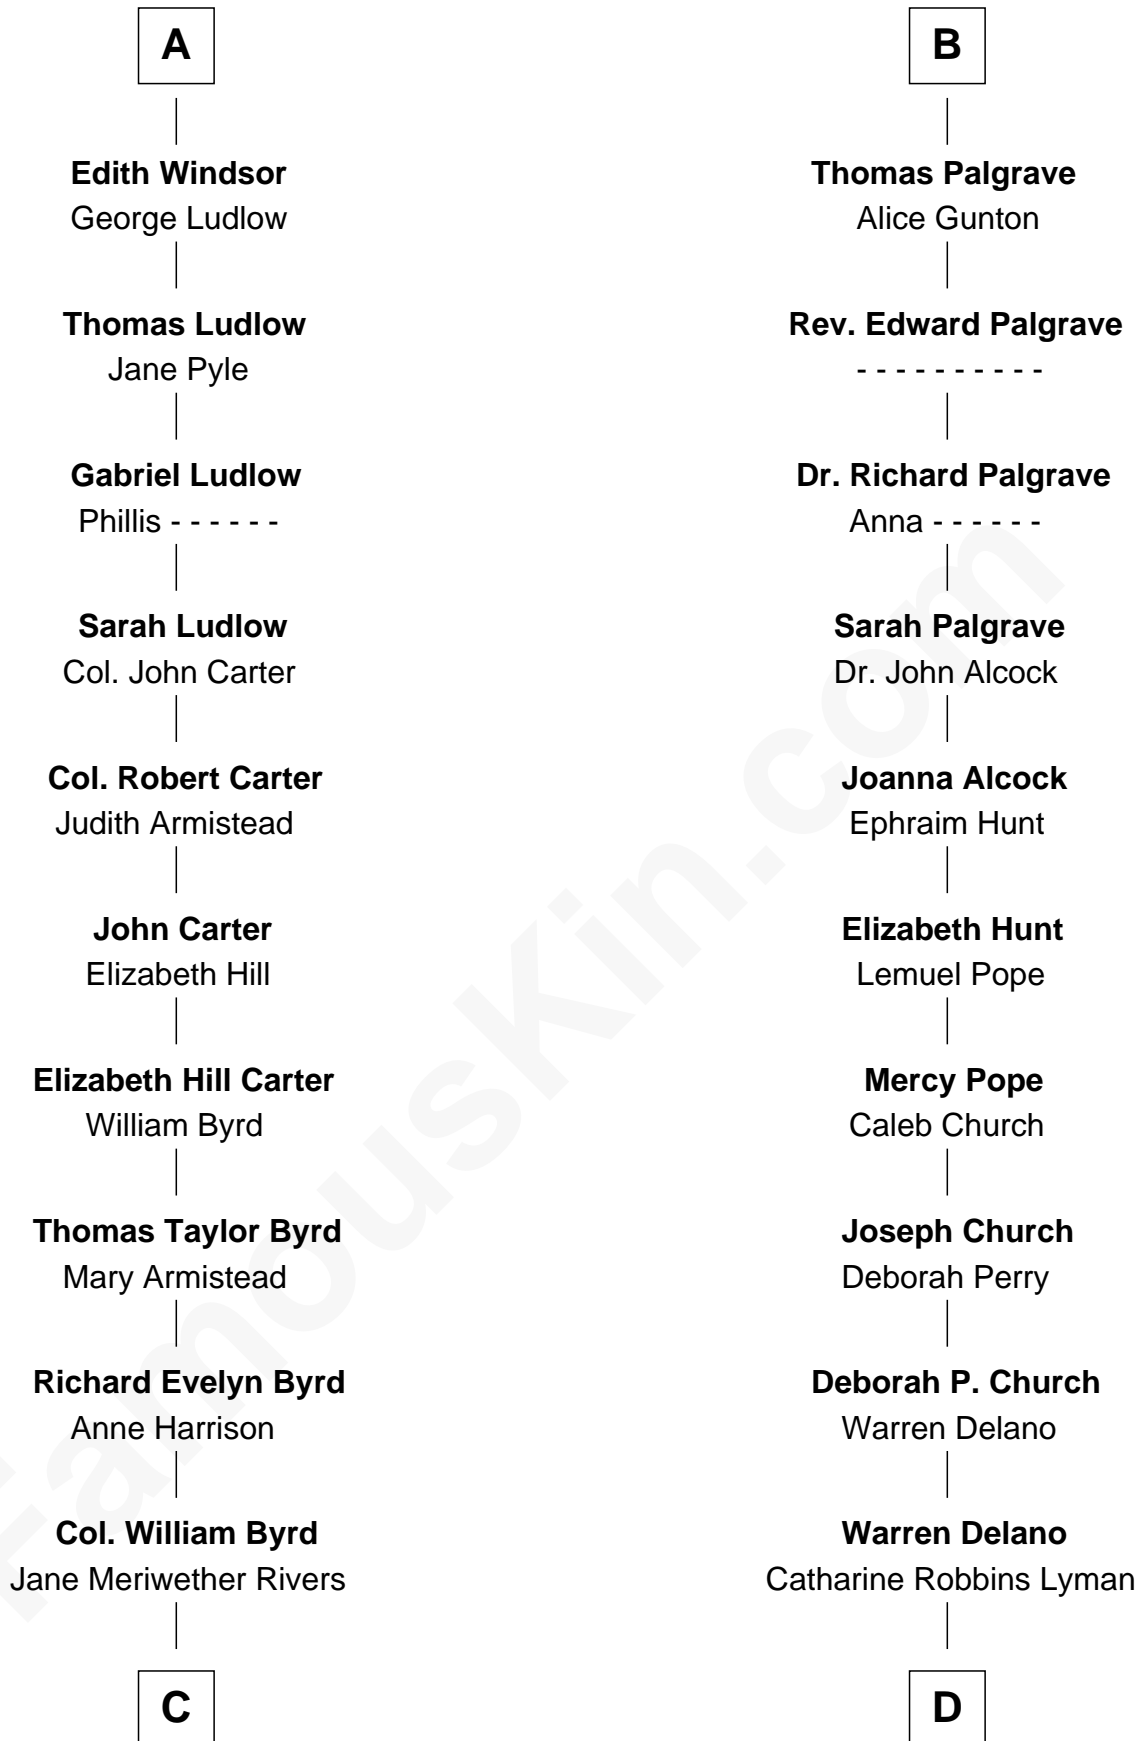

FamousKin.com Relationship Chart of

Harry F. Byrd

50th Governor of Virginia

18th cousin of

Franklin D. Roosevelt

32nd U.S. President

Humphrey de Bohun

Elizabeth Plantagenet

C

Richard Evelyn Byrd
Eleanor Bolling Flood

Harry F. Byrd
50th Governor of Virginia

D

Sara Delano
James Roosevelt

Franklin D. Roosevelt
32nd U.S. President

FamousKin.com