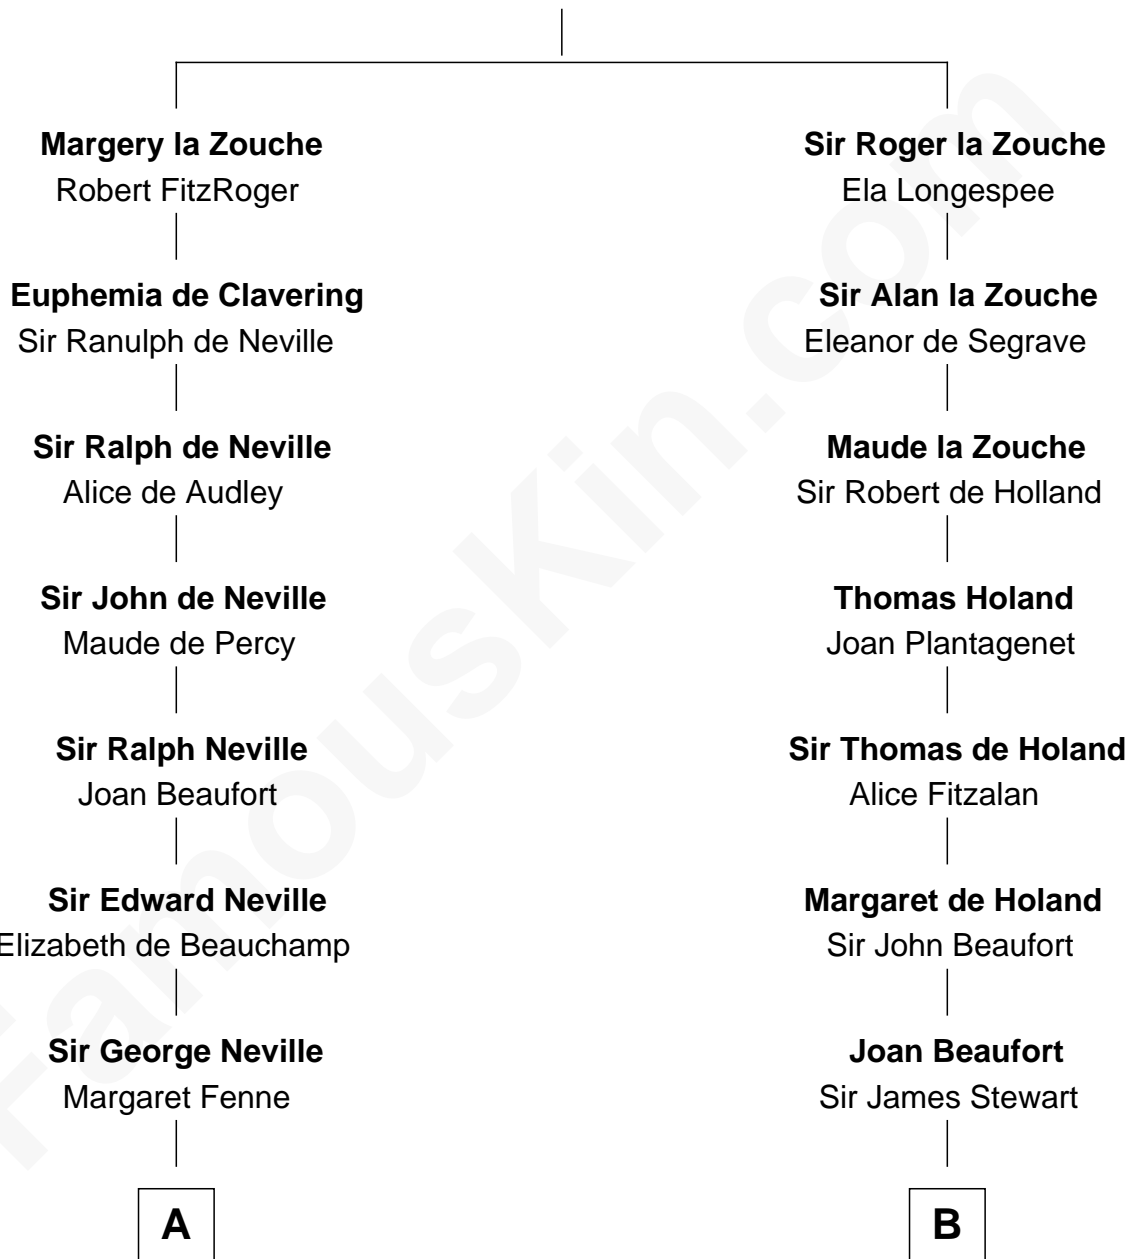

# FamousKin.com Relationship Chart of

**Harry F. Byrd**

*50th Governor of Virginia*

20th cousin of

**Theodore Roosevelt**

*26th U.S. President*

**Alan la Zouche**

Ellen de Quincy

**C**

**Richard Evelyn Byrd**

Anne Harrison

**Col. William Byrd**  
Jane Meriwether Rivers

**Richard Evelyn Byrd**  
Eleanor Bolling Flood

**Harry F. Byrd**  
*50th Governor of Virginia*

**D**

**Anne Irvine**  
James Bulloch

**James Stephens Bulloch**  
Martha Stewart

**Martha Bulloch**  
Theodore Roosevelt

**Theodore Roosevelt**  
*26th U.S. President*

FamousKin.com