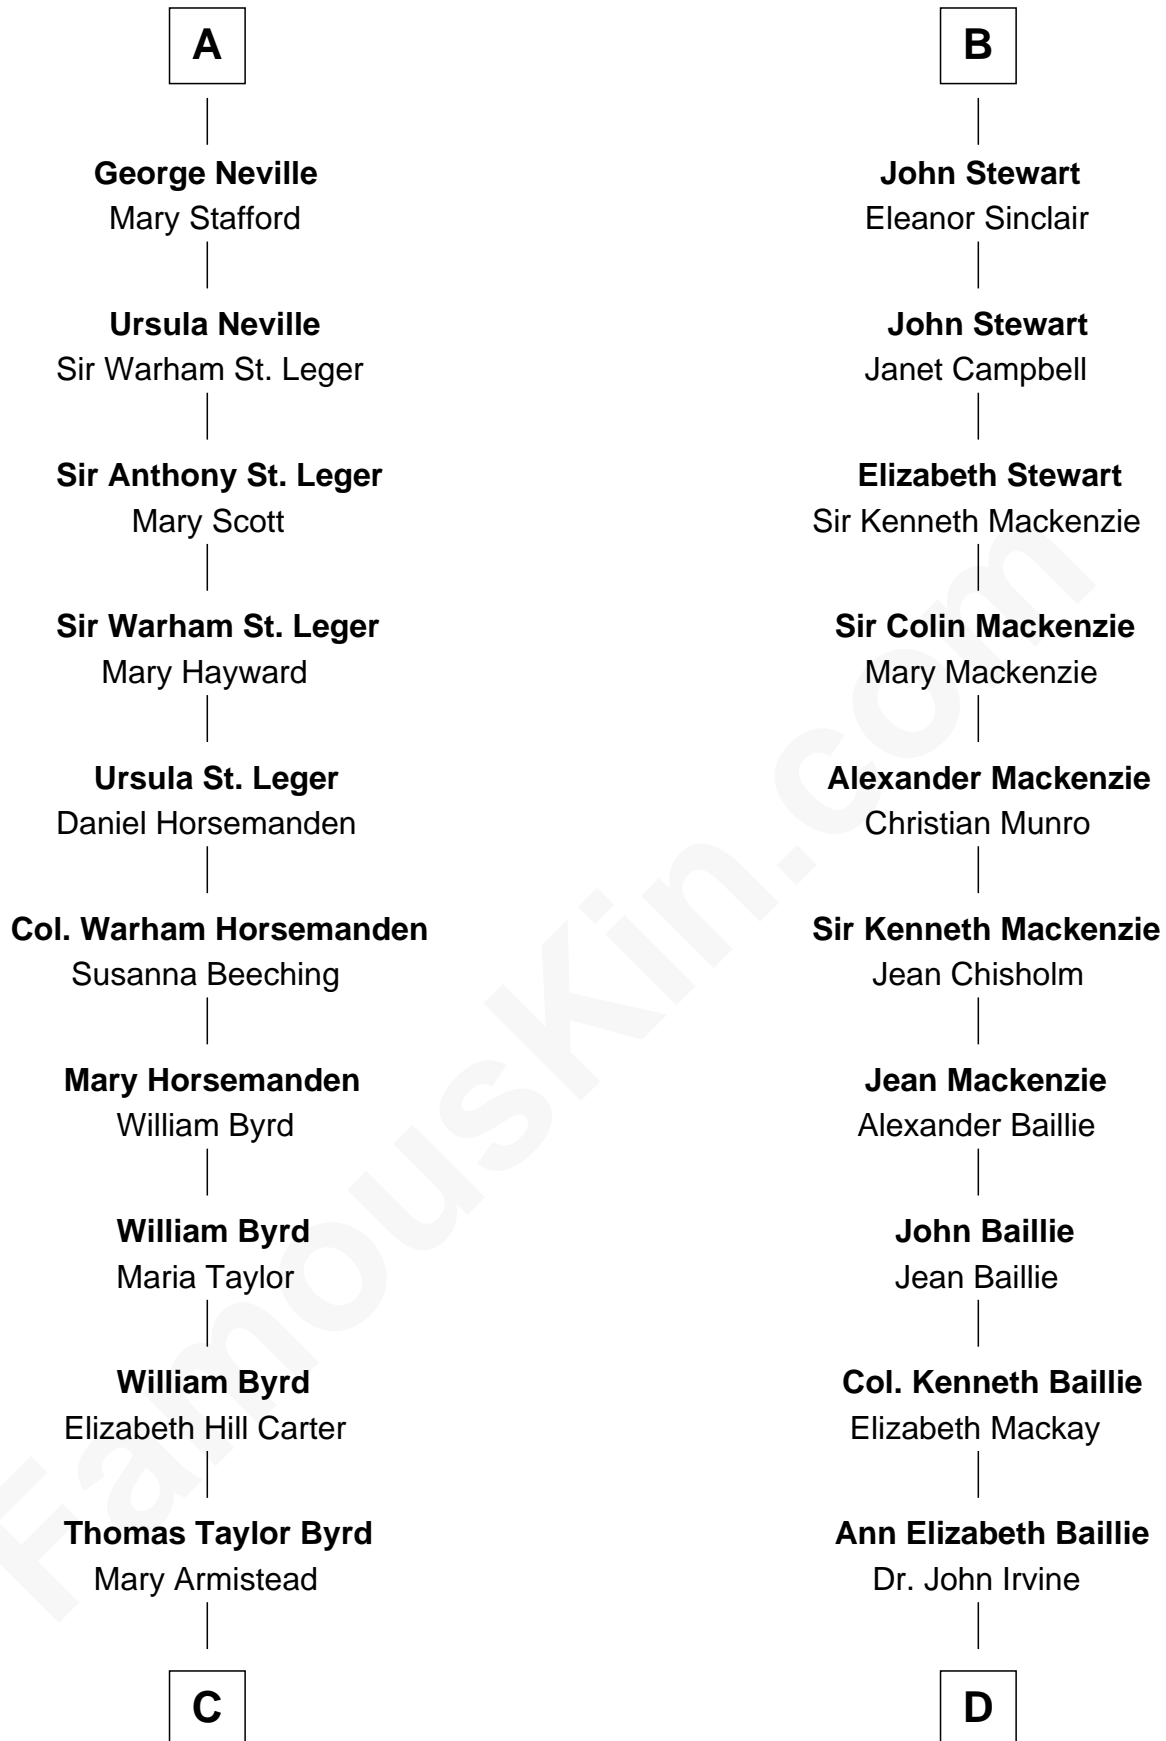

# FamousKin.com Relationship Chart of

**Harry F. Byrd**

*50th Governor of Virginia*

20th cousin of

**Theodore Roosevelt**

*26th U.S. President*

**Alan la Zouche**

Ellen de Quincy

**C**

**Richard Evelyn Byrd**

Anne Harrison

**Col. William Byrd**  
Jane Meriwether Rivers

**Richard Evelyn Byrd**  
Eleanor Bolling Flood

**Harry F. Byrd**  
*50th Governor of Virginia*

**D**

**Anne Irvine**  
James Bulloch

**James Stephens Bulloch**  
Martha Stewart

**Martha Bulloch**  
Theodore Roosevelt

**Theodore Roosevelt**  
*26th U.S. President*

FamousKin.com