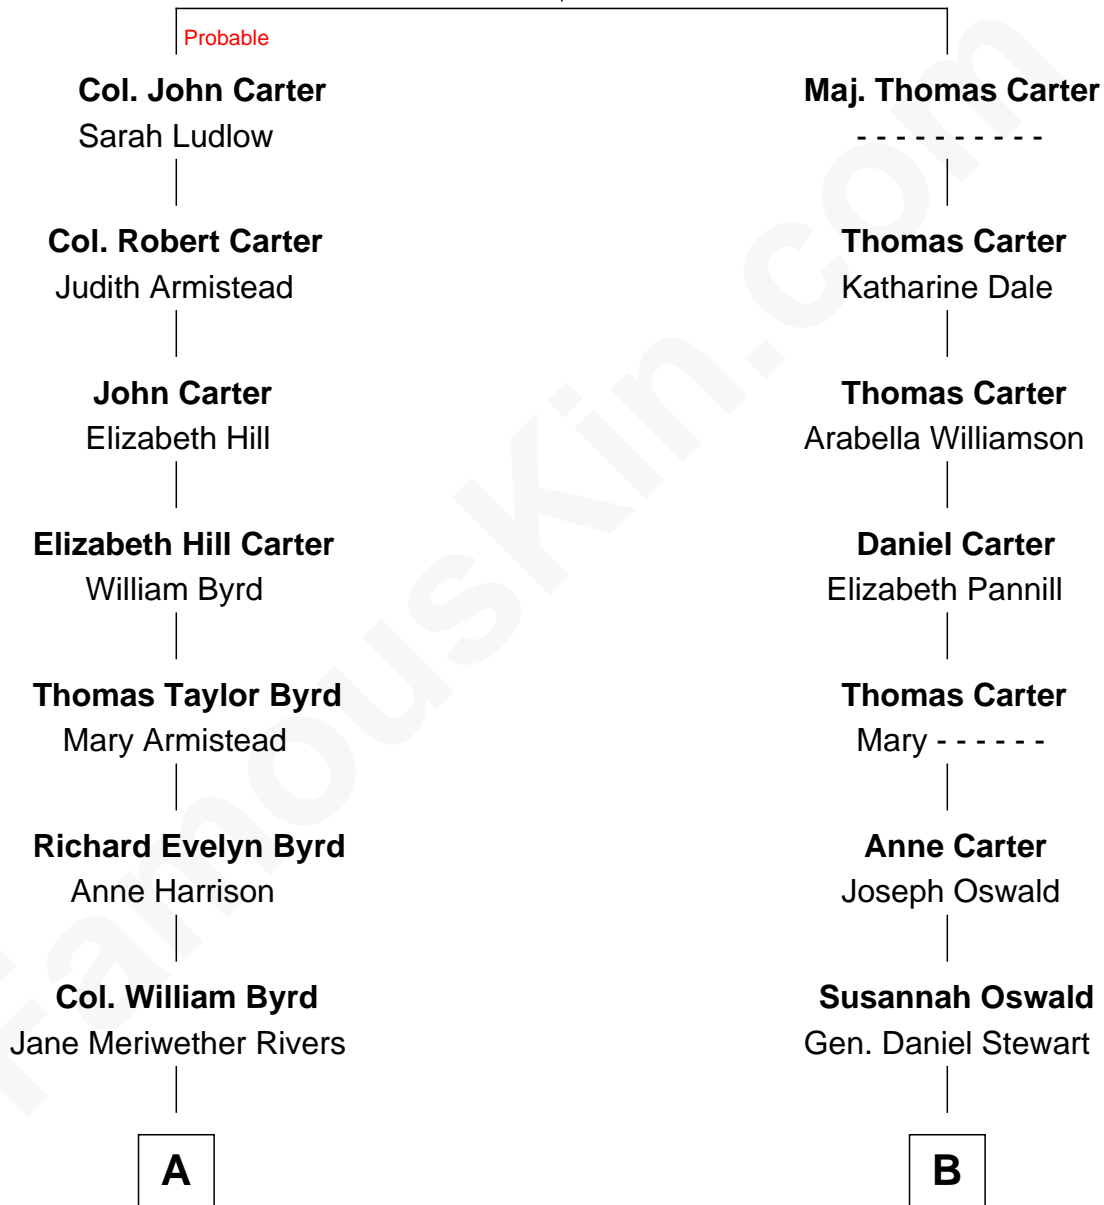

# FamousKin.com Relationship Chart of

**Harry F. Byrd**

*50th Governor of Virginia*

8th cousin 1 time removed of

**Theodore Roosevelt**

*26th U.S. President*

**John Carter**  
Bridget Benion

**A**

**Richard Evelyn Byrd**  
Eleanor Bolling Flood

**Harry F. Byrd**  
*50th Governor of Virginia*

**B**

**Martha Stewart**  
James Stephens Bulloch

**Martha Bulloch**  
Theodore Roosevelt

**Theodore Roosevelt**  
*26th U.S. President*

FamousKin.com