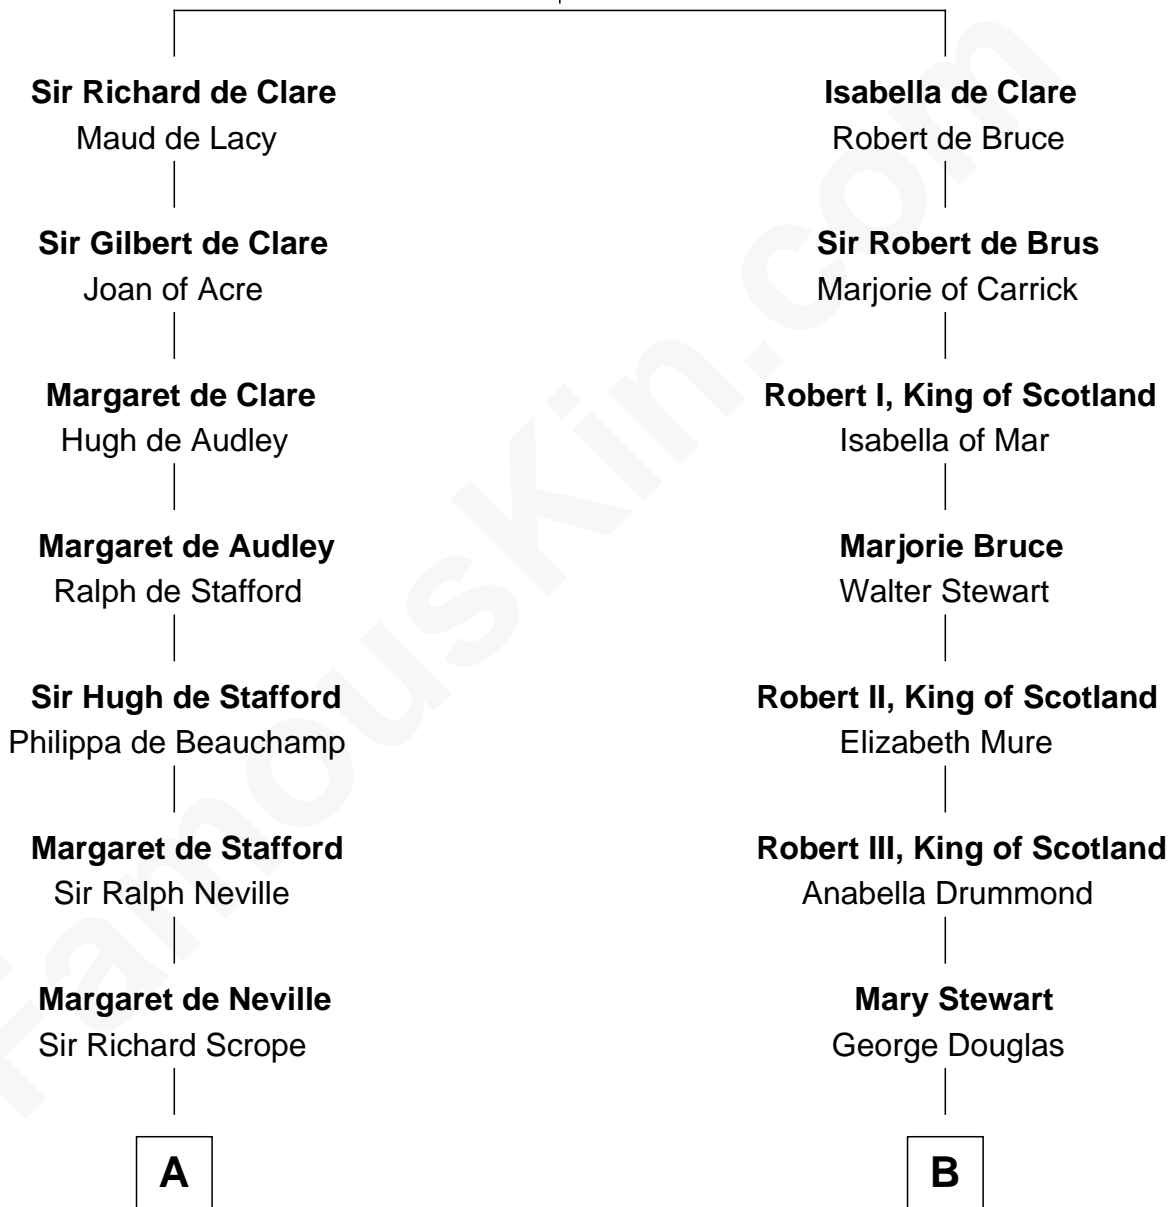

FamousKin.com Relationship Chart of

Harry F. Byrd

50th Governor of Virginia

20th cousin 1 time removed of

Theodore Roosevelt

26th U.S. President

Gilbert de Clare

Isabel Marshal

C

Benjamin Harrison

Evelyn Taylor Byrd

Anne Harrison

Richard Evelyn Byrd

Col. William Byrd

Jane Meriwether Rivers

Richard Evelyn Byrd