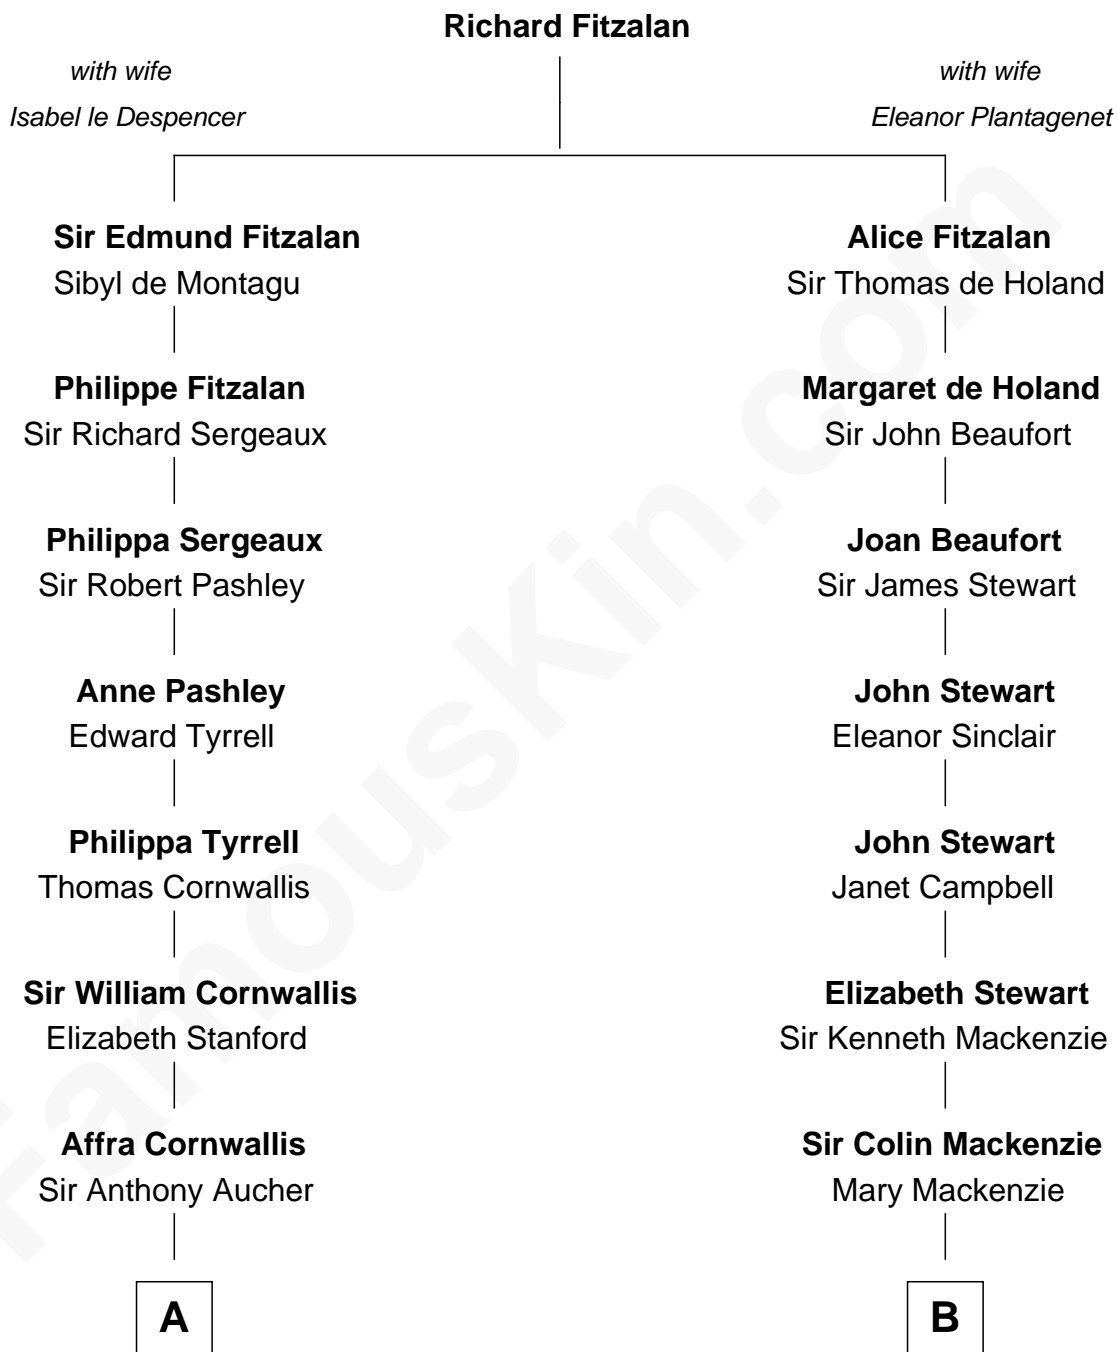

FamousKin.com Relationship Chart of

Harry F. Byrd

50th Governor of Virginia

16th cousin 5 times removed of

Theodore Roosevelt

26th U.S. President

C

Eliza Bolling West
Dr. Joel Walker Flood

Col. Henry De La Warr Flood
Mary Elizabeth Trent

Joel Walker Flood
Ella Faulkner

Eleanor Bolling Flood
Richard Evelyn Byrd

Harry F. Byrd
50th Governor of Virginia

FamousKin.com