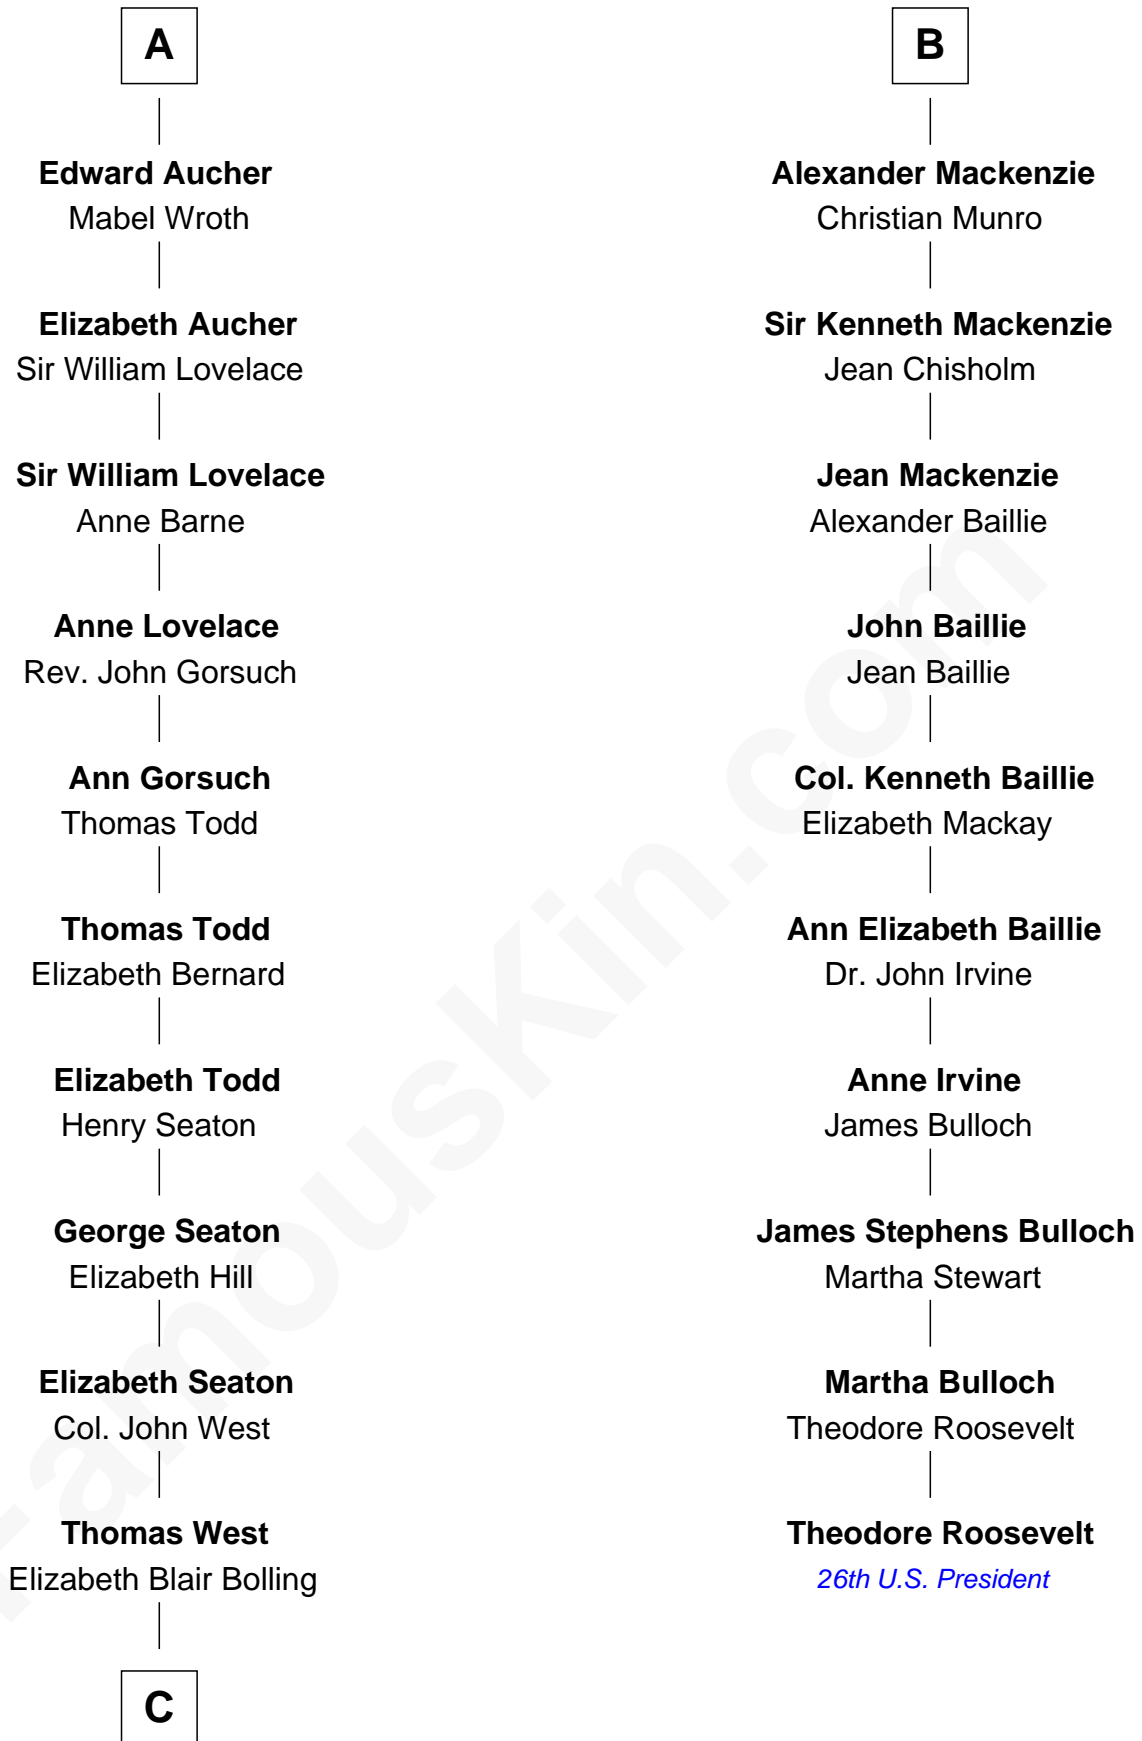

FamousKin.com Relationship Chart of

Harry F. Byrd

50th Governor of Virginia

16th cousin 5 times removed of

Theodore Roosevelt

26th U.S. President

C

Eliza Bolling West
Dr. Joel Walker Flood

Col. Henry De La Warr Flood
Mary Elizabeth Trent

Joel Walker Flood
Ella Faulkner

Eleanor Bolling Flood
Richard Evelyn Byrd

Harry F. Byrd
50th Governor of Virginia

FamousKin.com