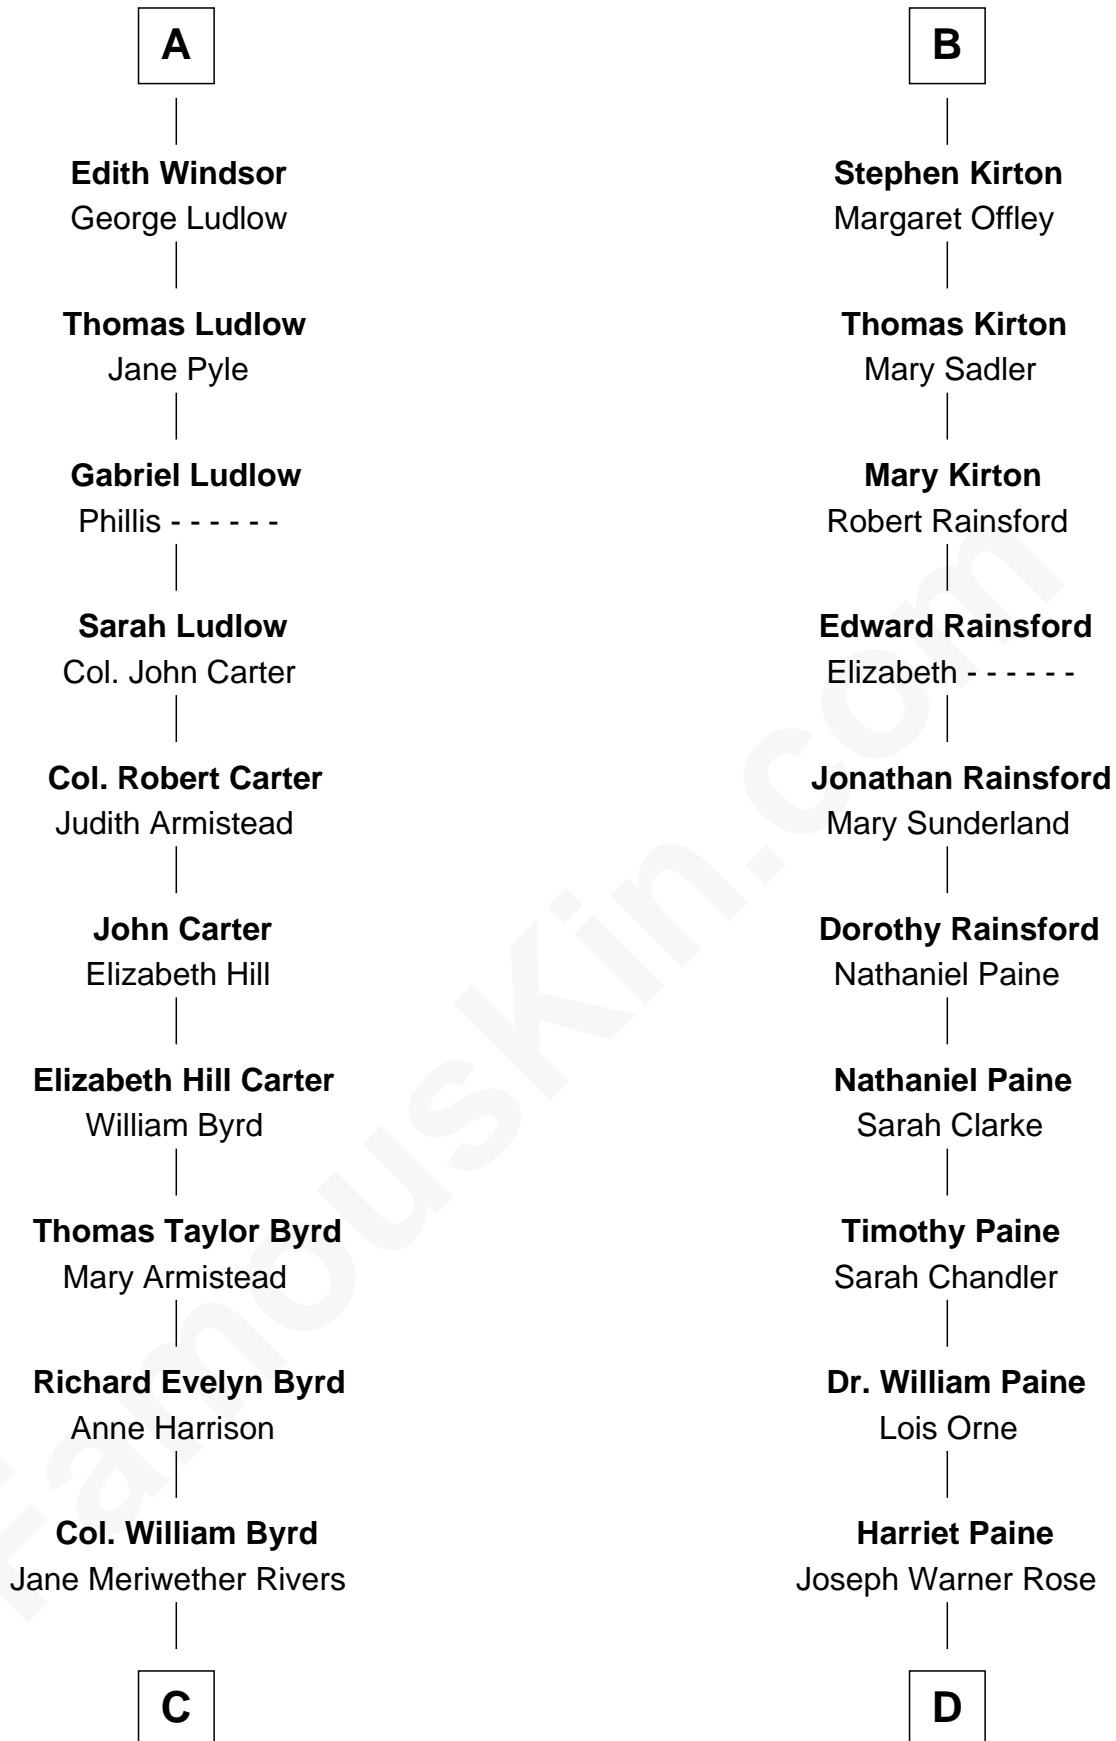

FamousKin.com Relationship Chart of

Harry F. Byrd

50th Governor of Virginia

18th cousin 1 time removed of

Alice (Lee) Roosevelt

First Wife of President Theodore Roosevelt

Sir Hugh de Courtenay

Agnes de St. John

C

Richard Evelyn Byrd
Eleanor Bolling Flood

Harry F. Byrd
50th Governor of Virginia

D

Harriet Paine Rose
John Clarke Lee

George Cabot Lee
Caroline Watts Haskell

Alice (Lee) Roosevelt
Wife of President Theodore Roosevelt