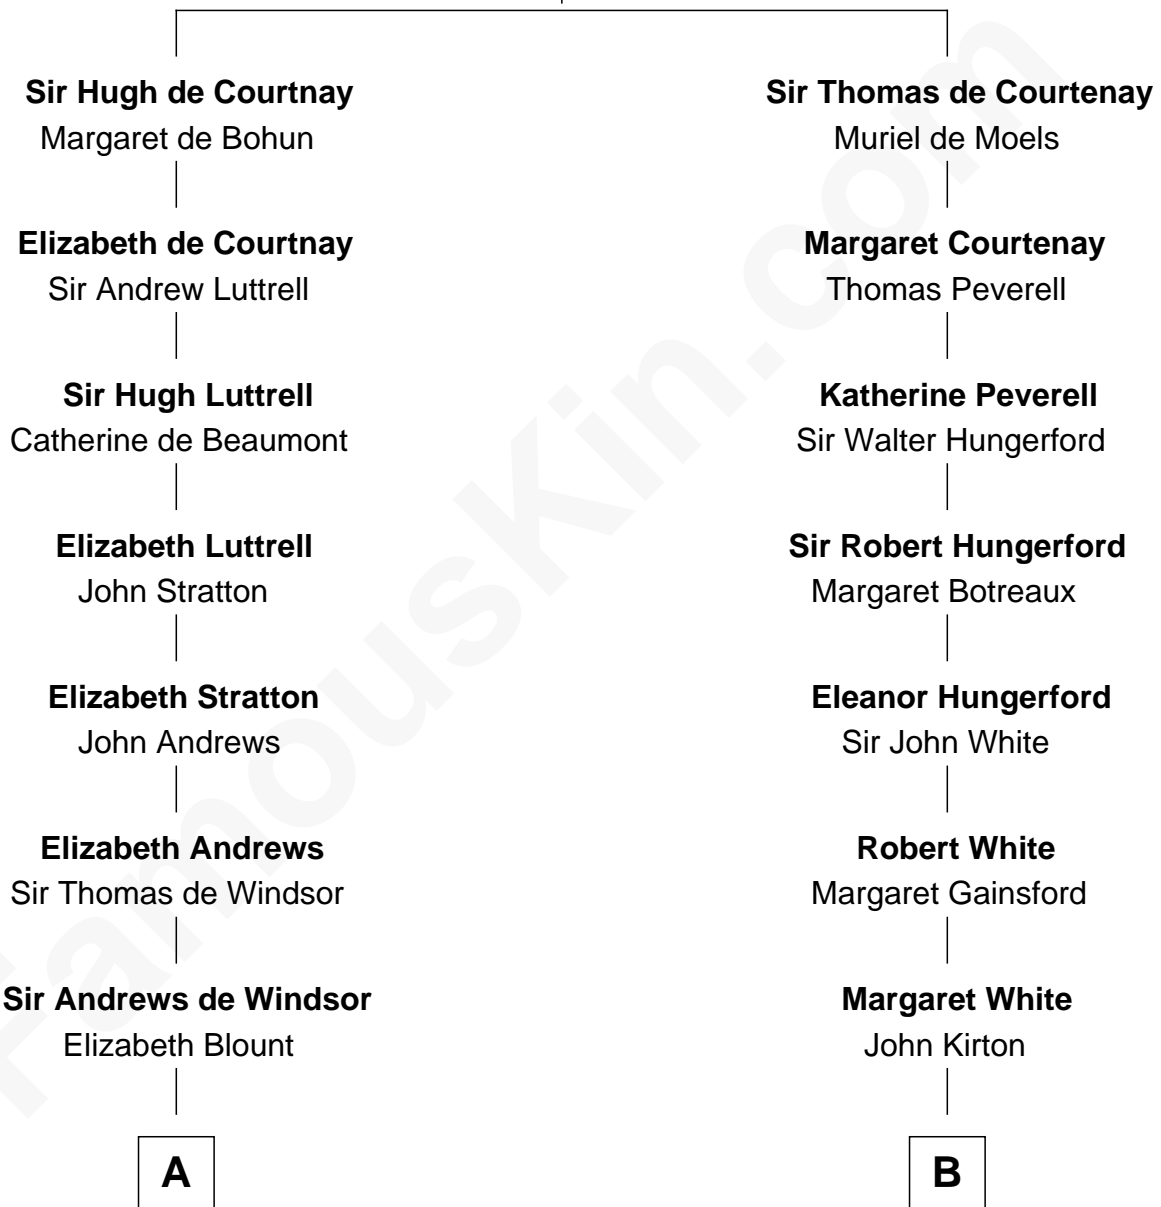

FamousKin.com Relationship Chart of

Harry F. Byrd

50th Governor of Virginia

18th cousin 1 time removed of

Alice (Lee) Roosevelt

First Wife of President Theodore Roosevelt

Sir Hugh de Courtenay

Agnes de St. John

C

Richard Evelyn Byrd
Eleanor Bolling Flood

Harry F. Byrd
50th Governor of Virginia

D

Harriet Paine Rose
John Clarke Lee

George Cabot Lee
Caroline Watts Haskell

Alice (Lee) Roosevelt
Wife of President Theodore Roosevelt