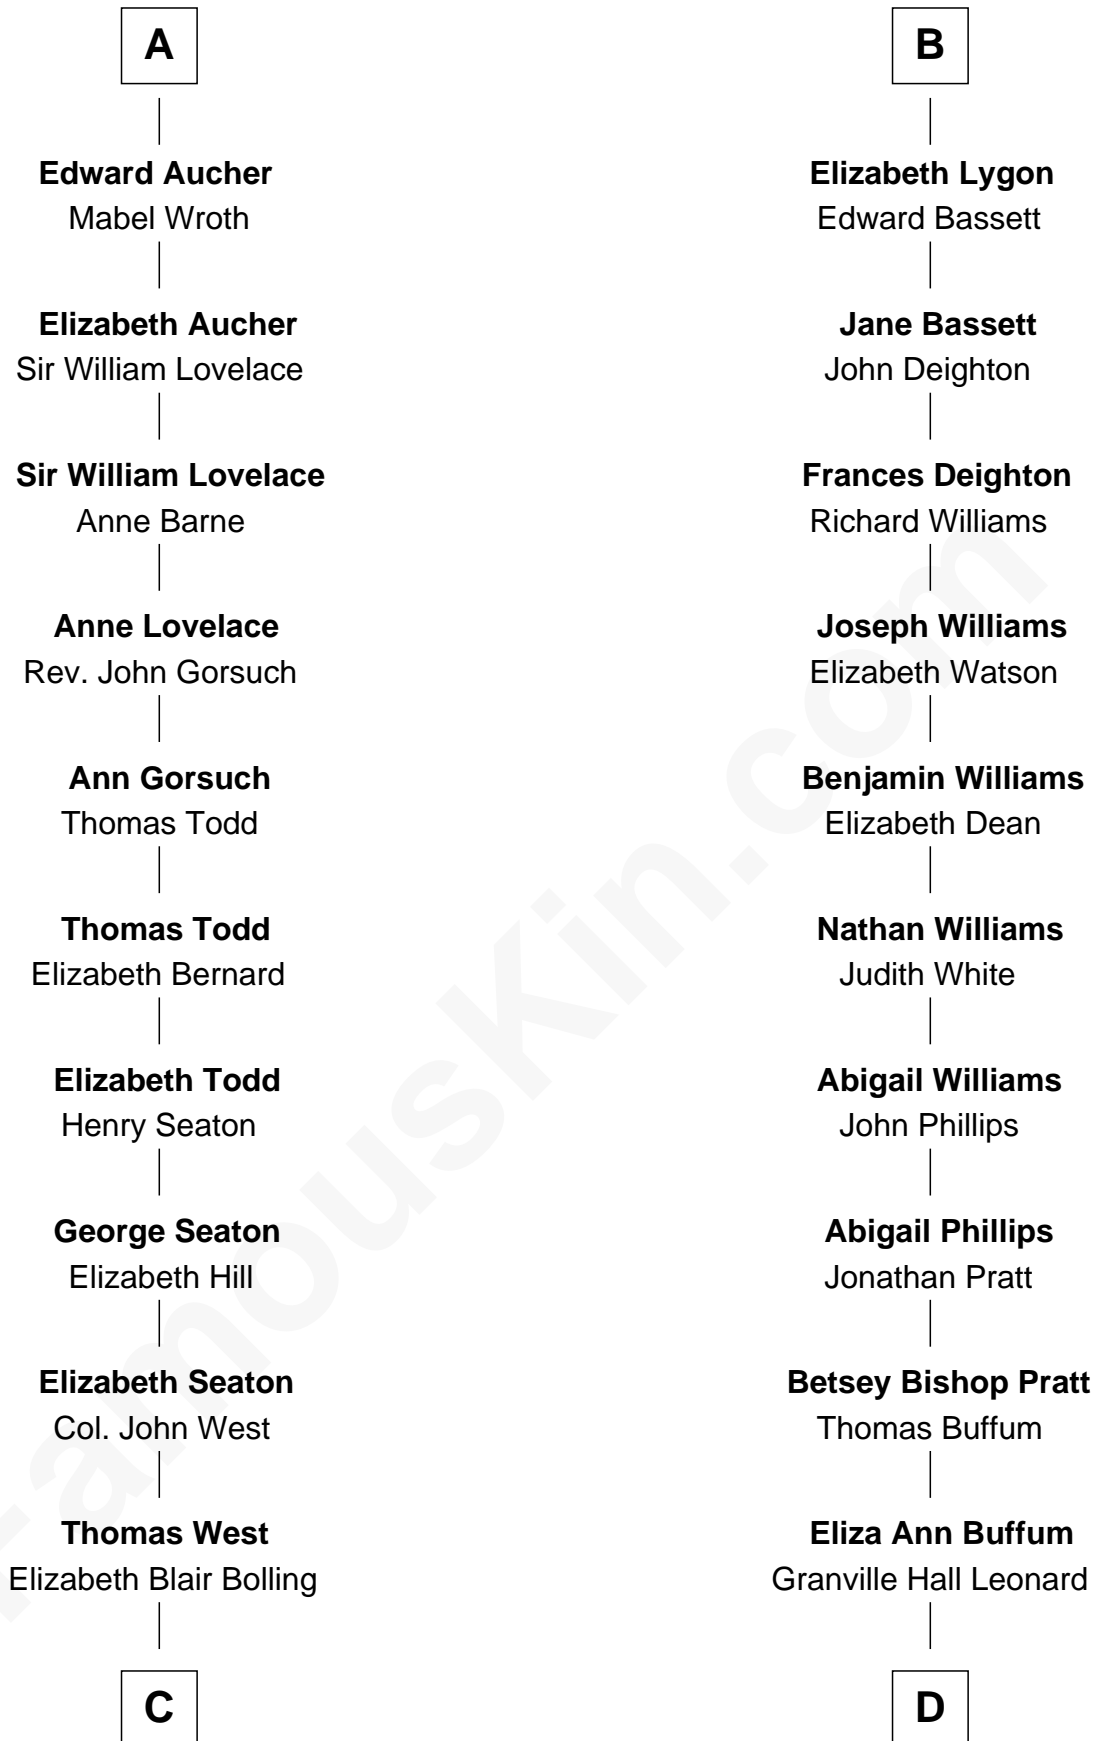

FamousKin.com Relationship Chart of

Harry F. Byrd

50th Governor of Virginia

20th cousin 1 time removed of

James Taylor

Singer-Songwriter

Richard Fitzalan

*with wife
Isabel le Despencer*

Isabel Mead

Philippa Tyrrell

Thomas Cornwallis

Anne Berkeley

Sir William Dennis

Sir William Cornwallis

Elizabeth Stanford

Isabel Dennis

Sir John Berkeley

Affra Cornwallis

Sir Anthony Aucher

Elizabeth Berkeley

Henry Lygon

A

B

C

Eliza Bolling West
Dr. Joel Walker Flood

Col. Henry De La Warr Flood
Mary Elizabeth Trent

Joel Walker Flood
Ella Faulkner

Eleanor Bolling Flood
Richard Evelyn Byrd

Harry F. Byrd
50th Governor of Virginia

D