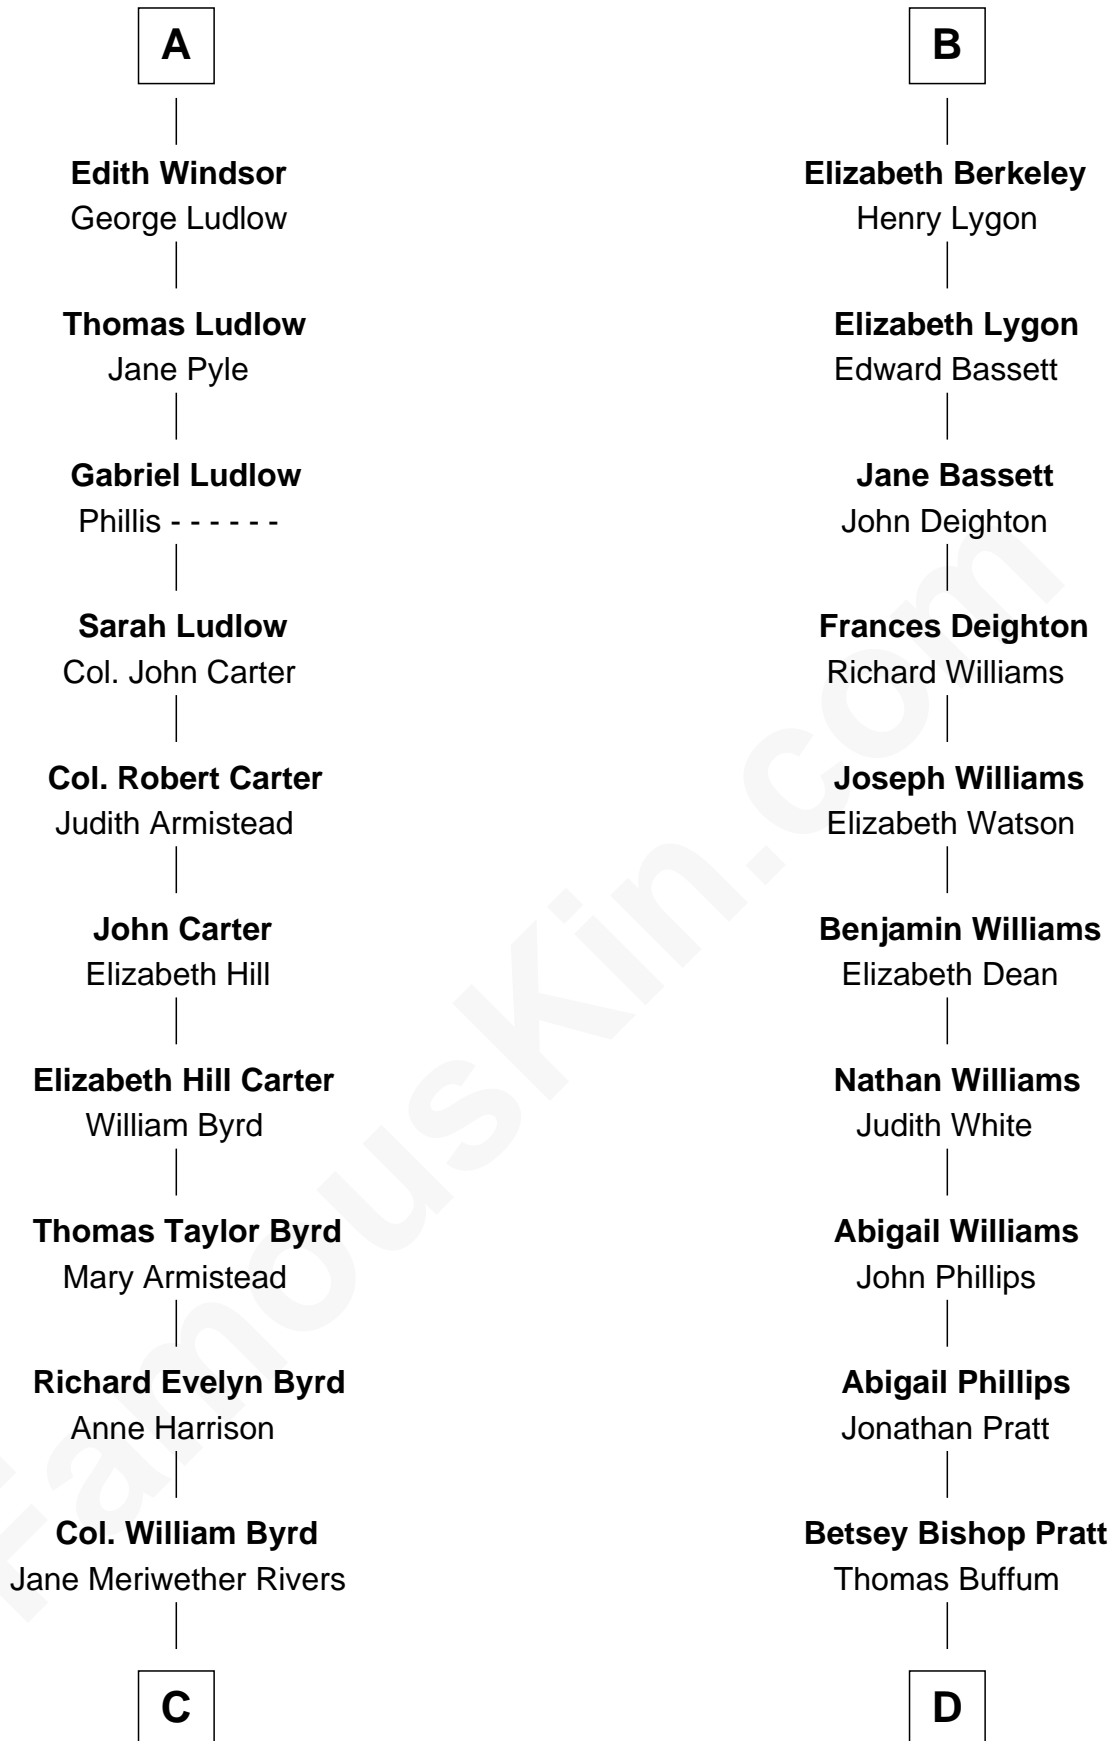

# FamousKin.com Relationship Chart of

**Harry F. Byrd**

*50th Governor of Virginia*

18th cousin 3 times removed of

**James Taylor**

*Singer-Songwriter*

**Humphrey de Bohun**

Elizabeth Plantagenet

**C**

**Richard Evelyn Byrd**  
Eleanor Bolling Flood

**Harry F. Byrd**  
*50th Governor of Virginia*

**D**

**Eliza Ann Buffum**  
Granville Hall Leonard

**Emily Roxanna Leonard**  
Stanford Lyman Haynes

**Theodosia Haynes**  
Alexander Taylor

**Dr. Isaac Montrose Taylor**  
Gertrude Arline Woodard

**James Taylor**  
*Singer-Songwriter*

FamousKin.com