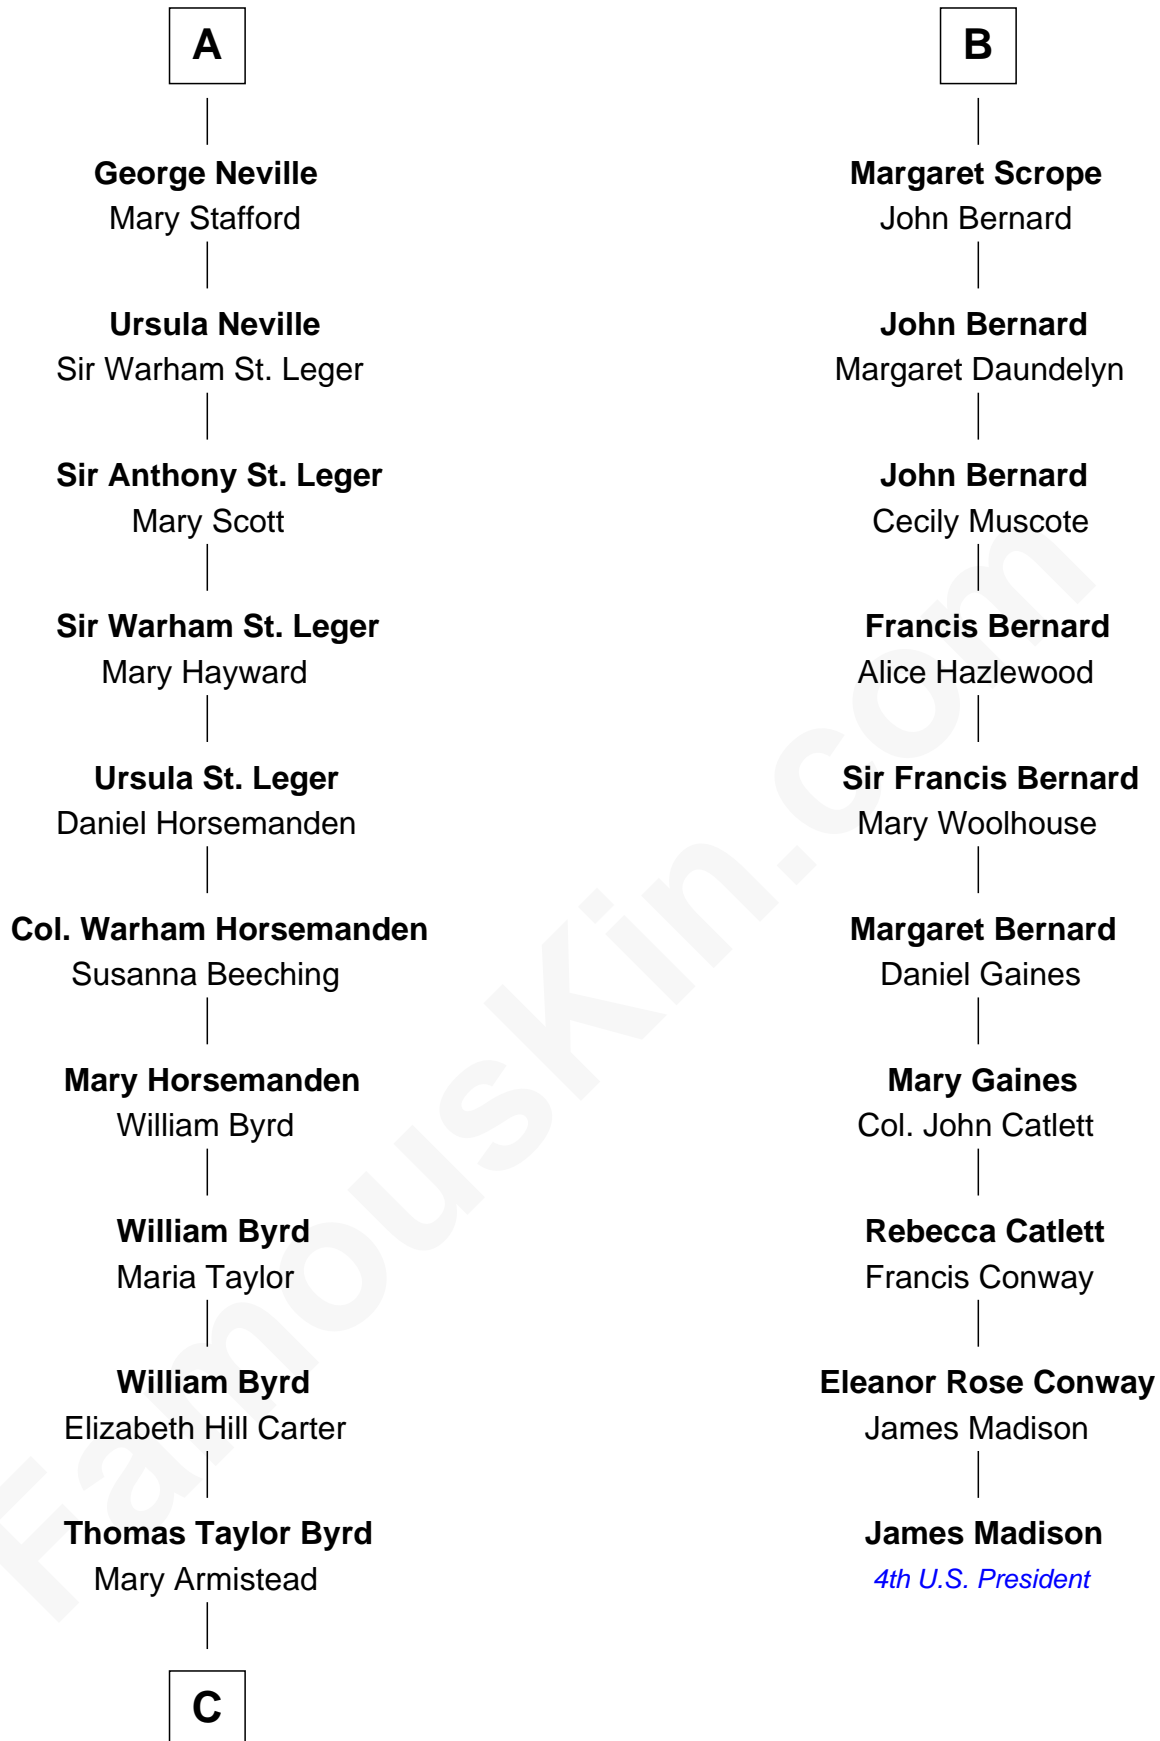

FamousKin.com Relationship Chart of

Harry F. Byrd

50th Governor of Virginia

16th cousin 4 times removed of

James Madison

4th U.S. President

Alan la Zouche

Ellen de Quincy

C

Richard Evelyn Byrd

Anne Harrison

Col. William Byrd

Jane Meriwether Rivers

Richard Evelyn Byrd

Eleanor Bolling Flood

Harry F. Byrd

50th Governor of Virginia

FamousKin.com