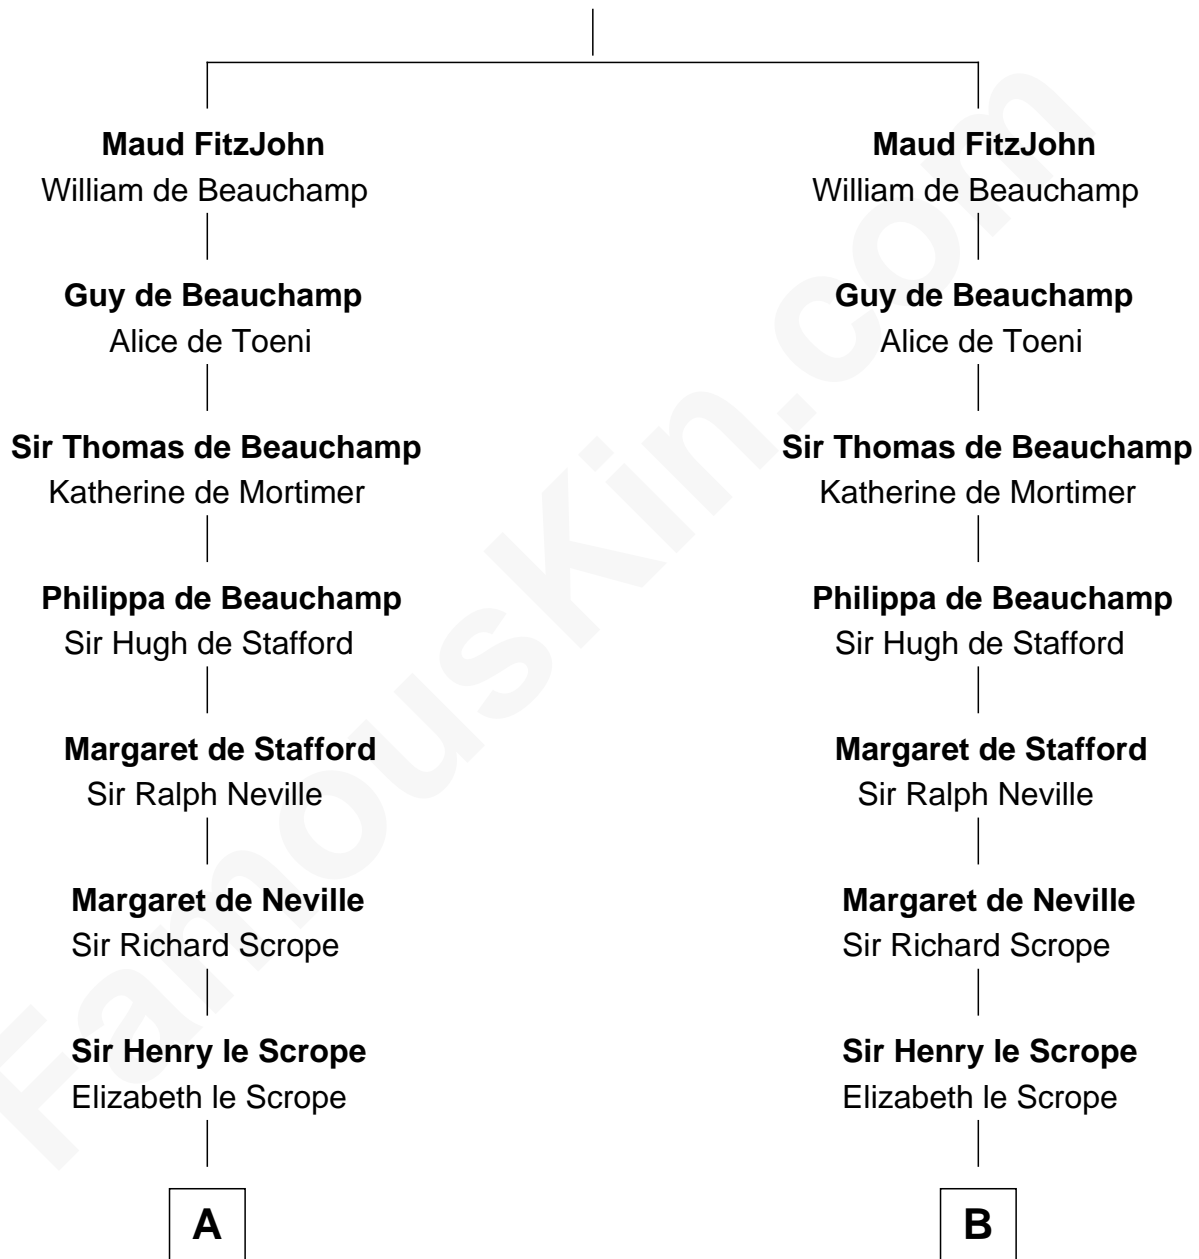

# FamousKin.com Relationship Chart of

**Harry F. Byrd**

*50th Governor of Virginia*

16th cousin 4 times removed of

**James Madison**

*4th U.S. President*

**Sir John FitzGeoffrey**

Isabel le Bigod

**C**

**Anne Harrison**  
Richard Evelyn Byrd

**Col. William Byrd**  
Jane Meriwether Rivers

**Richard Evelyn Byrd**  
Eleanor Bolling Flood

**Harry F. Byrd**  
*50th Governor of Virginia*

FamousKin.com