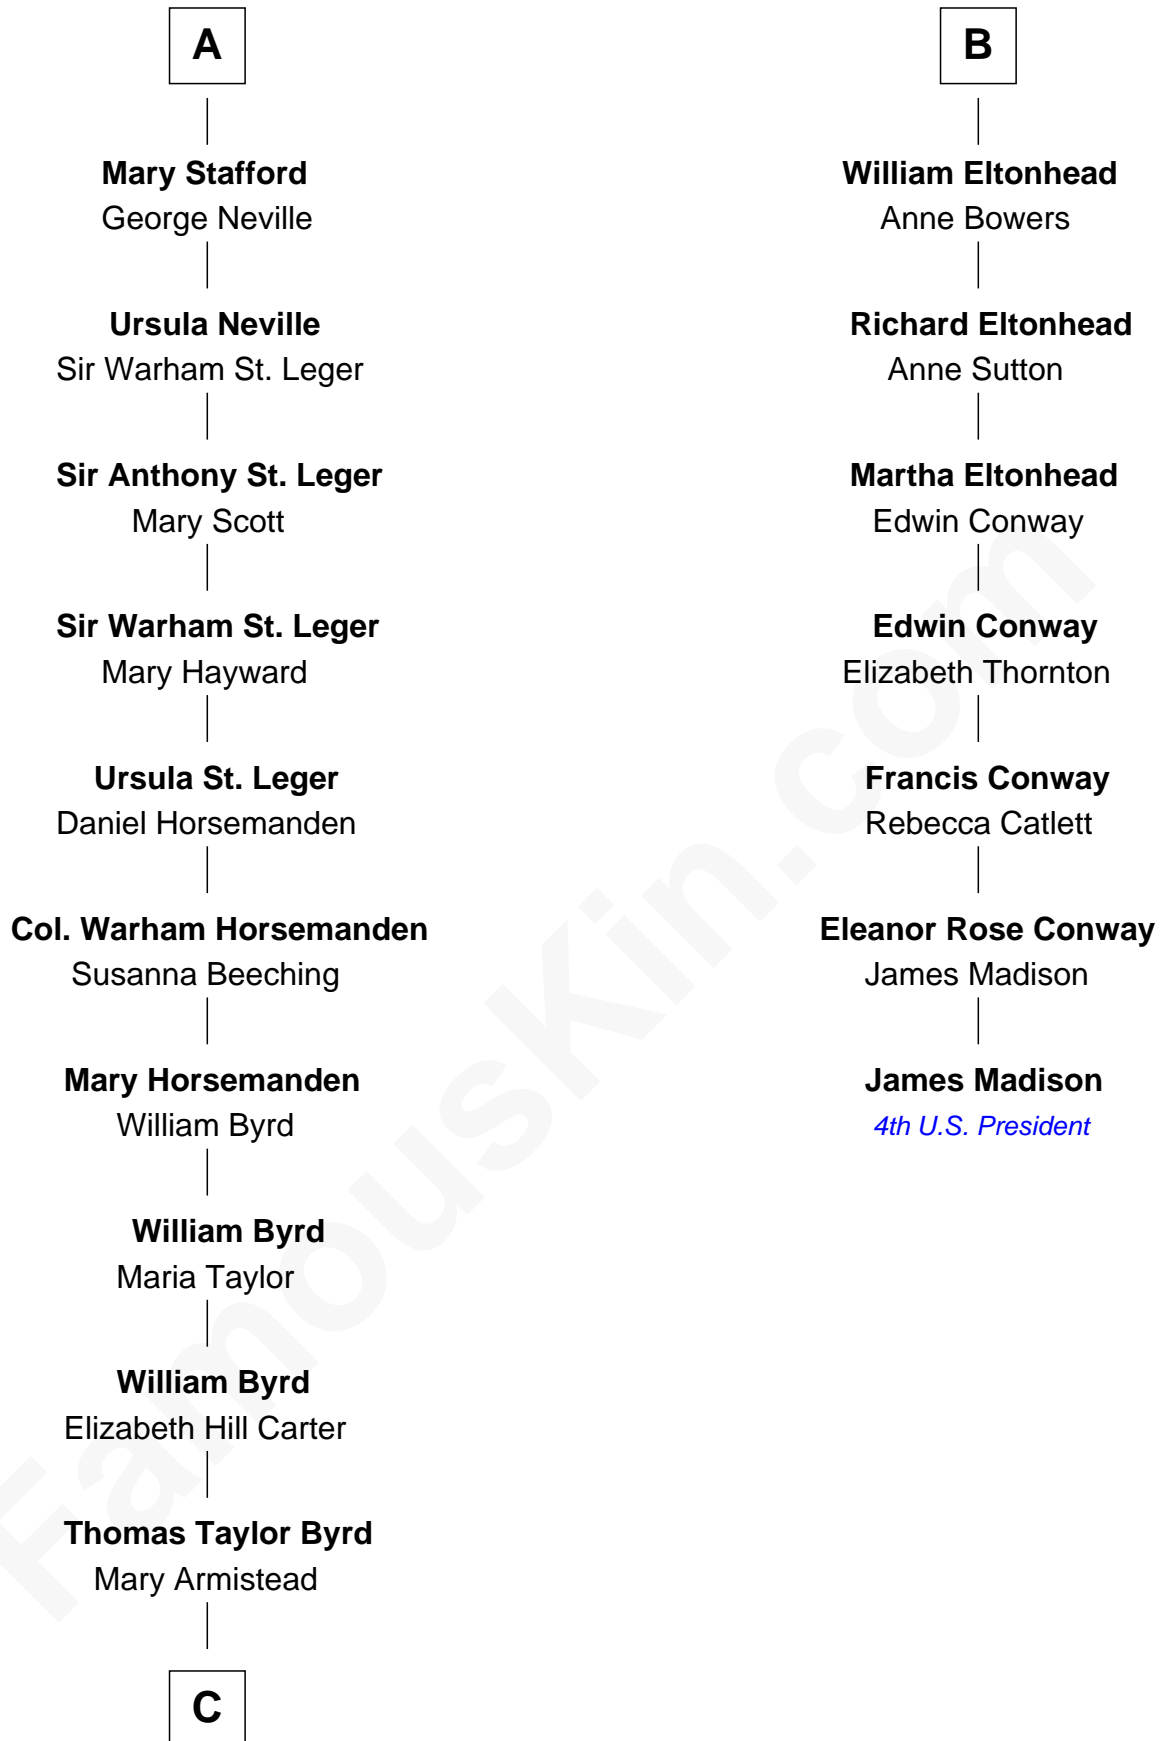

# FamousKin.com Relationship Chart of

**Harry F. Byrd**

*50th Governor of Virginia*

13th cousin 7 times removed of

**James Madison**

*4th U.S. President*

**C**

Richard Evelyn Byrd

Anne Harrison

Col. William Byrd

Jane Meriwether Rivers

Richard Evelyn Byrd

Eleanor Bolling Flood

Harry F. Byrd

*50th Governor of Virginia*

FamousKin.com