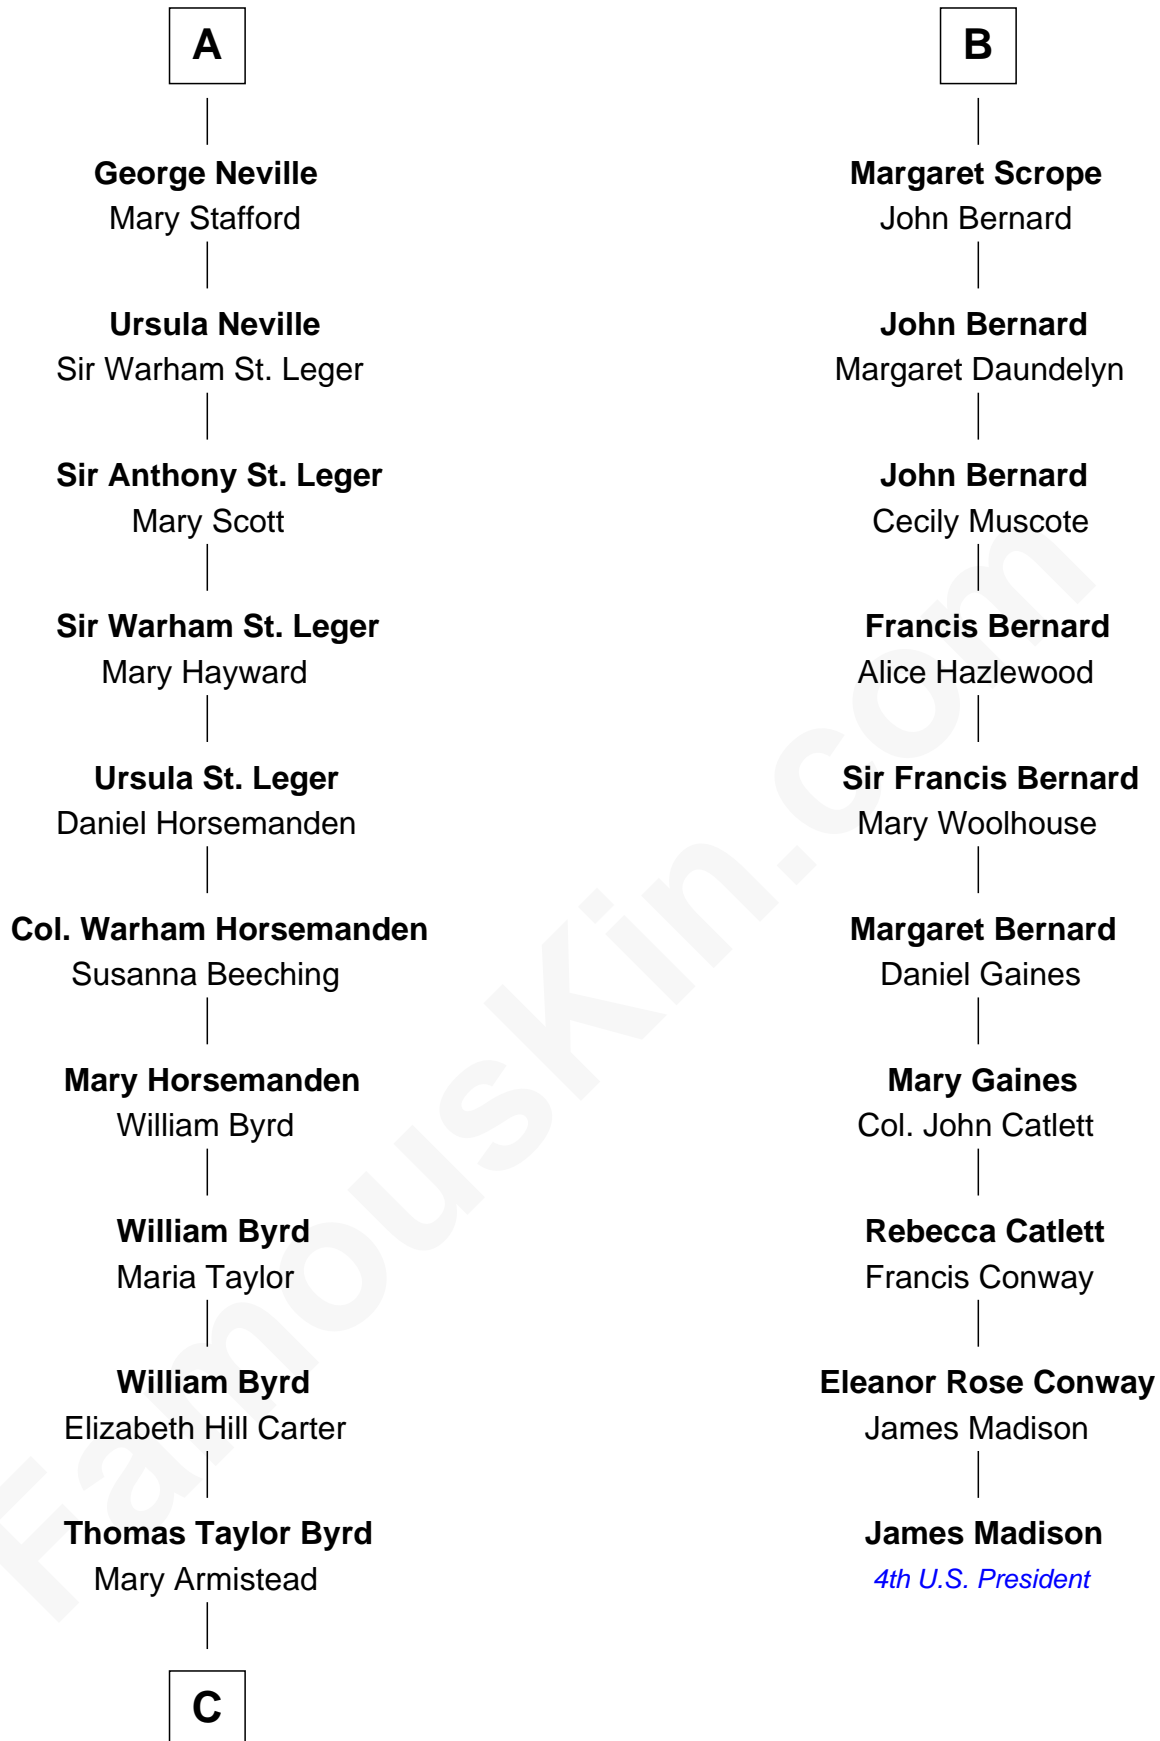

# FamousKin.com Relationship Chart of

**Harry F. Byrd**

*50th Governor of Virginia*

16th cousin 4 times removed of

**James Madison**

*4th U.S. President*

**Roger Mortimer**

Maud de Braose

**Sir Ralph Neville**

Joan Beaufort

**Sir Edward Neville**

Elizabeth de Beauchamp

**Sir George Neville**

Margaret Fenne

**A**

**Sir Edmund Mortimer**

Margaret de Fiennes

**Iseult de Mortimer**

Sir Hugh I de Audley

**Alice de Audley**

Sir Ralph de Neville

**Sir John de Neville**

Maude de Percy

**Sir Ralph Neville**

Margaret de Stafford

**Margaret de Neville**

Sir Richard Scrope

**Sir Henry le Scrope**

Elizabeth le Scrope

**B**

**C**

Richard Evelyn Byrd