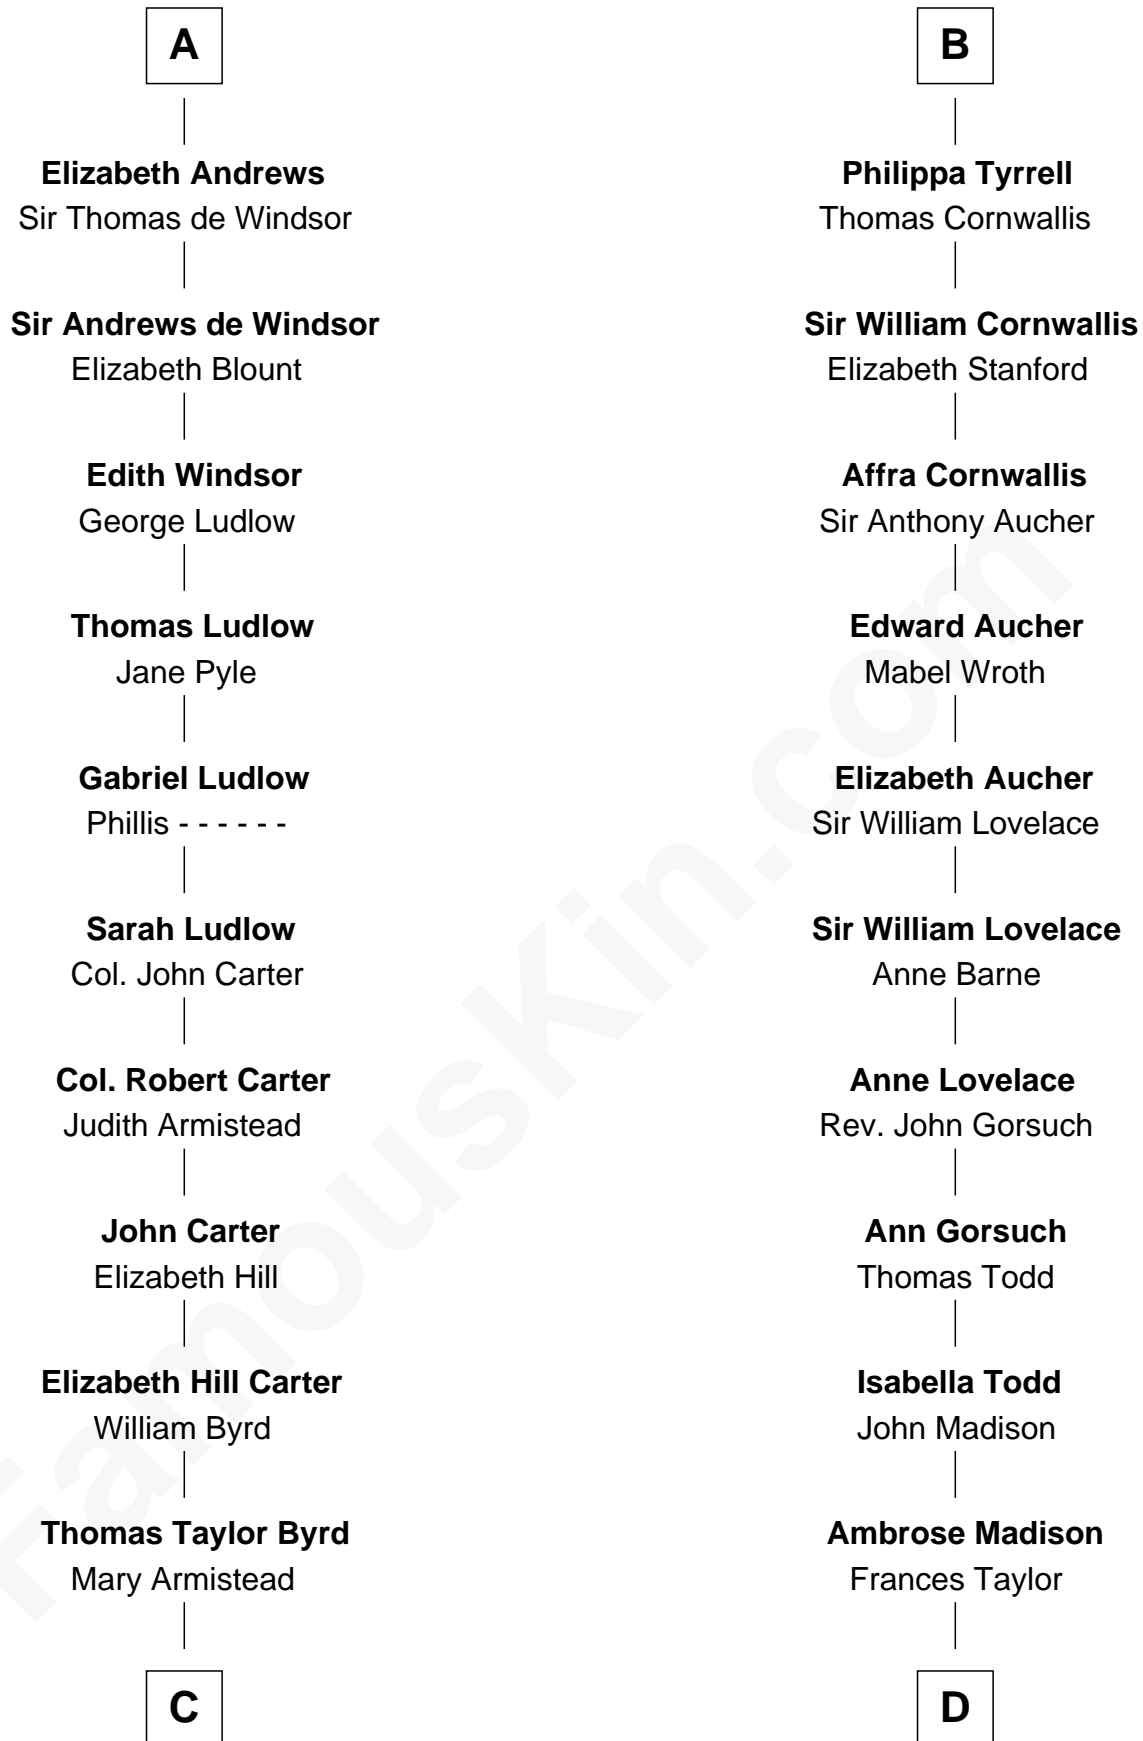

# FamousKin.com Relationship Chart of

**Harry F. Byrd**

*50th Governor of Virginia*

18th cousin 2 times removed of

**James Madison**

*4th U.S. President*

**Sir Hugh le Despencer**

Aveline Basset

Isabella de Beauchamp

**Hugh le Despencer**

Eleanor de Clare

**Isabel le Despencer**

Richard Fitzalan

**Sir Edmund Fitzalan**

Sibyl de Montagu

**Philippe Fitzalan**

Sir Richard Sergeaux

**Philippa Sergeaux**

Sir Robert Pashley

**Anne Pashley**

Edward Tyrrell

**B**

**C**

**Richard Evelyn Byrd**  
Anne Harrison

**Col. William Byrd**  
Jane Meriwether Rivers

**Richard Evelyn Byrd**  
Eleanor Bolling Flood

**Harry F. Byrd**  
*50th Governor of Virginia*

**D**

**James Madison**  
Eleanor Rose Conway

**James Madison**  
*4th U.S. President*