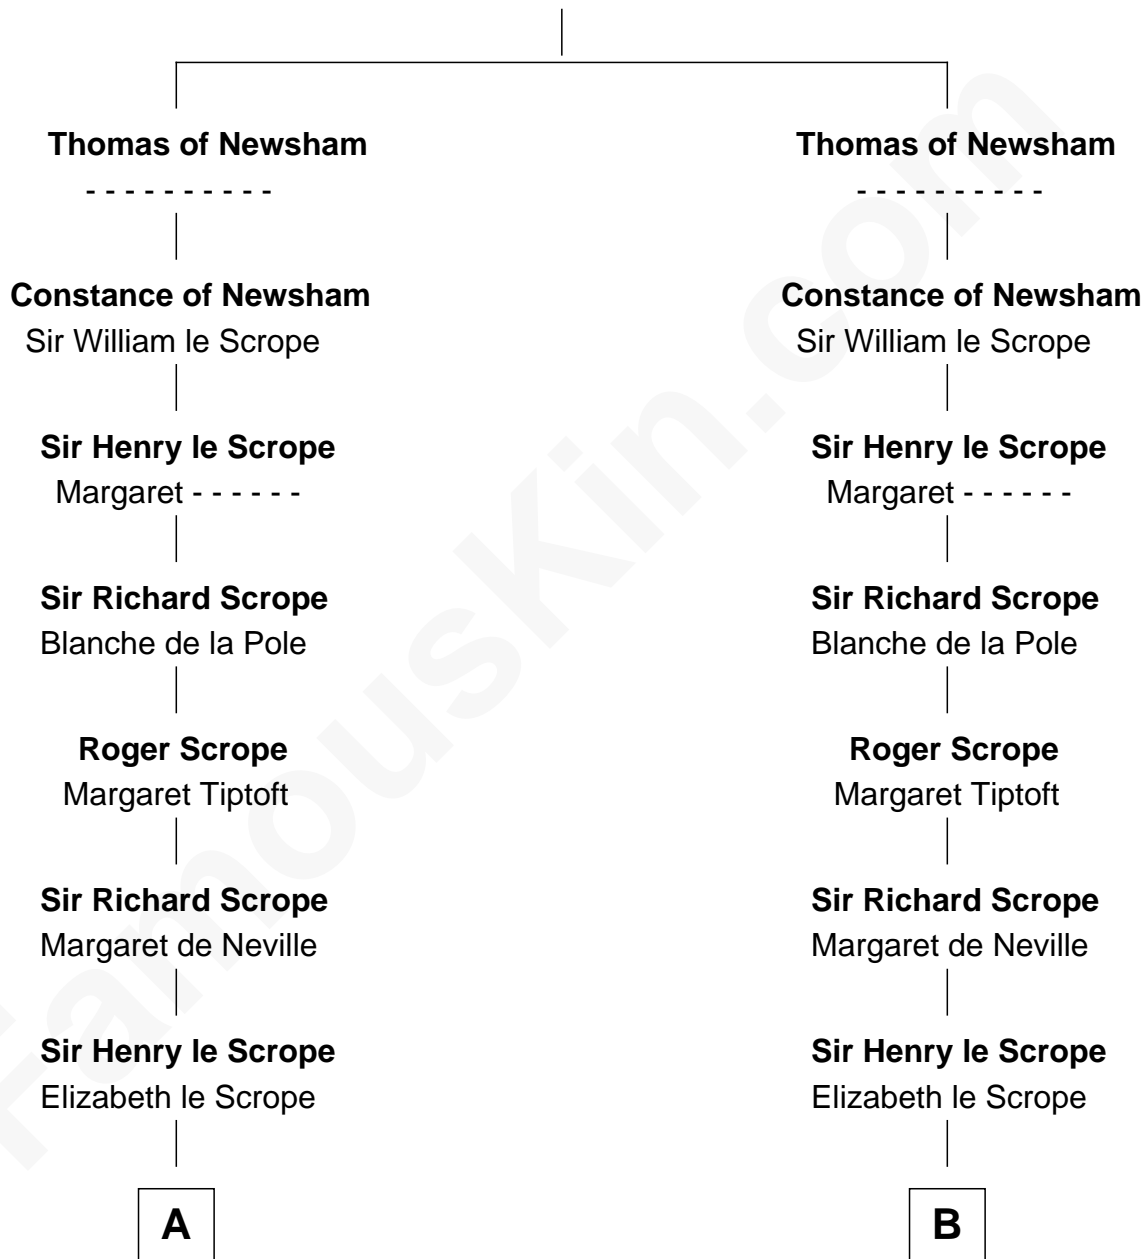

# FamousKin.com Relationship Chart of

**Harry F. Byrd**

*50th Governor of Virginia*

16th cousin 4 times removed of

**James Madison**

*4th U.S. President*

**Gillo de Newsham**

**C**

**Anne Harrison**  
Richard Evelyn Byrd

**Col. William Byrd**  
Jane Meriwether Rivers

**Richard Evelyn Byrd**  
Eleanor Bolling Flood

**Harry F. Byrd**  
*50th Governor of Virginia*

FamousKin.com