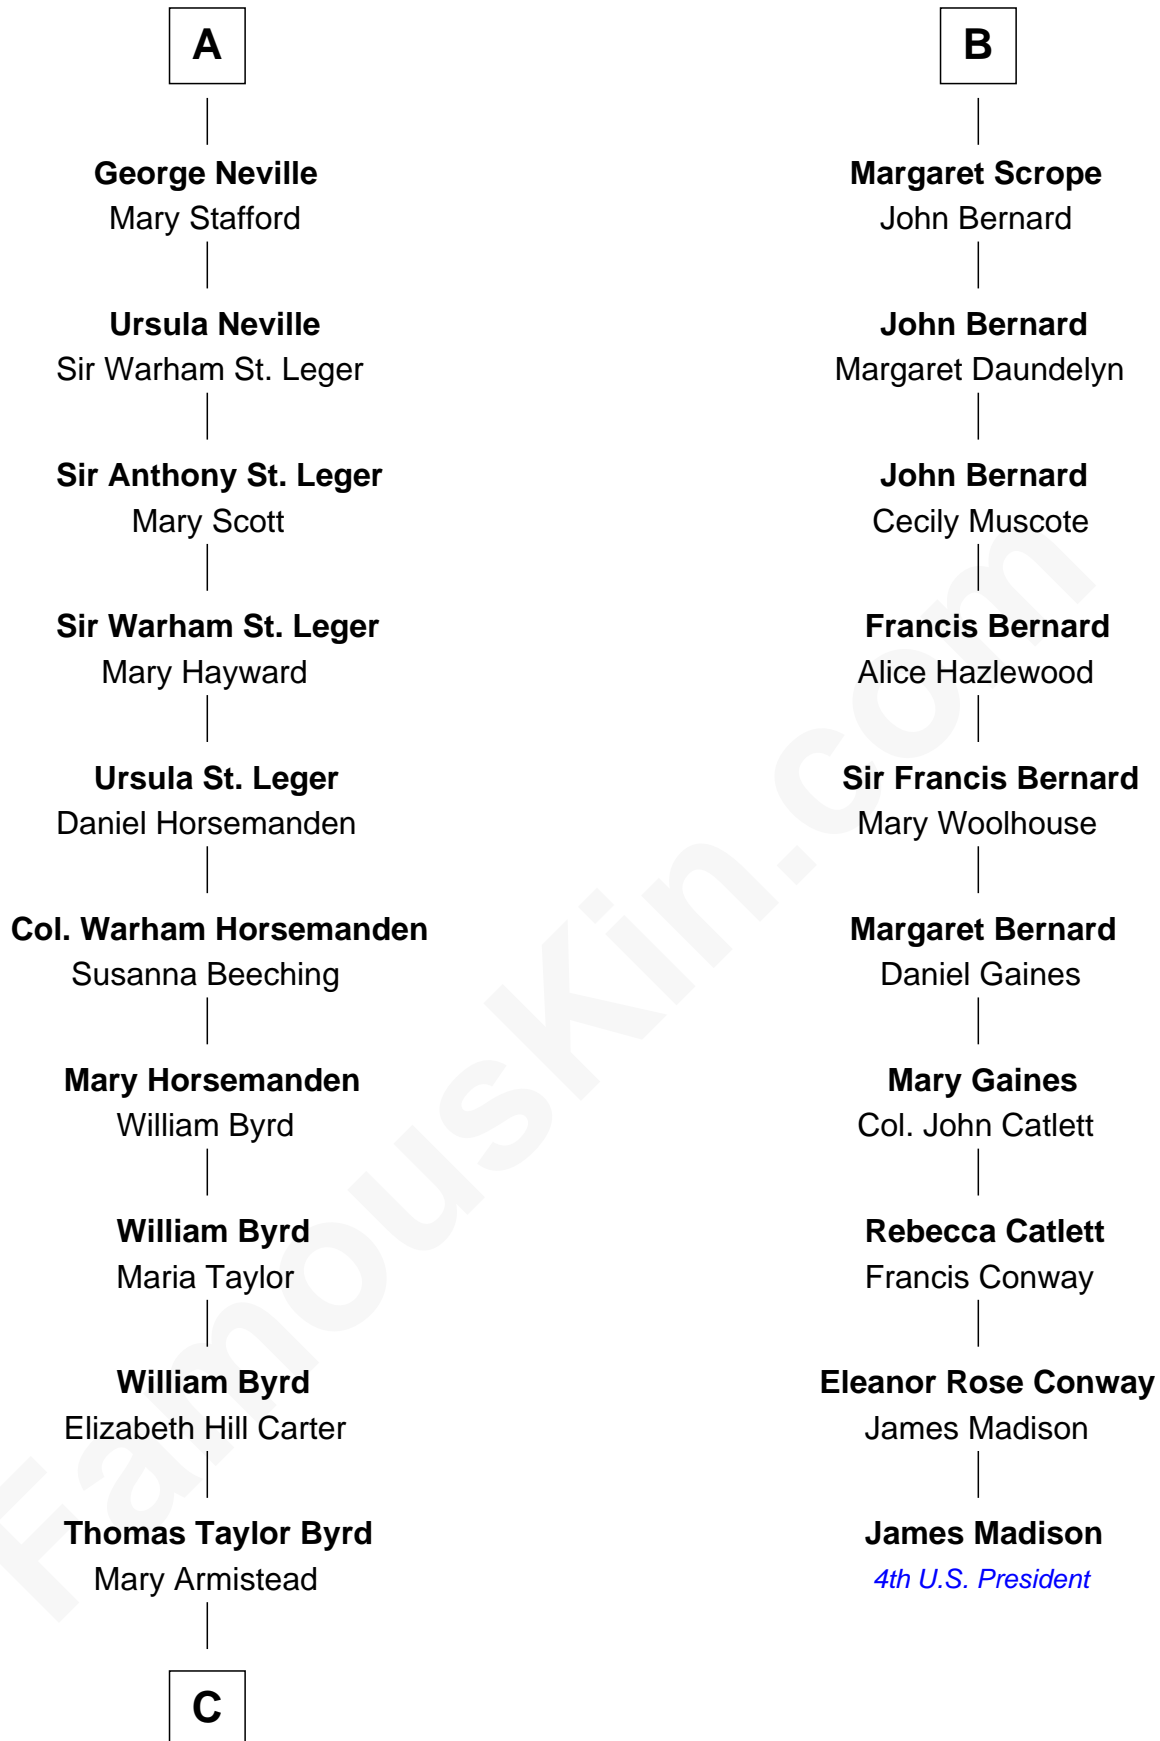

FamousKin.com Relationship Chart of

Harry F. Byrd

50th Governor of Virginia

16th cousin 4 times removed of

James Madison

4th U.S. President

Roger FitzJohn

Isabel - - - - -

C

Richard Evelyn Byrd

Anne Harrison

Col. William Byrd
Jane Meriwether Rivers

Richard Evelyn Byrd
Eleanor Bolling Flood

Harry F. Byrd
50th Governor of Virginia

FamousKin.com