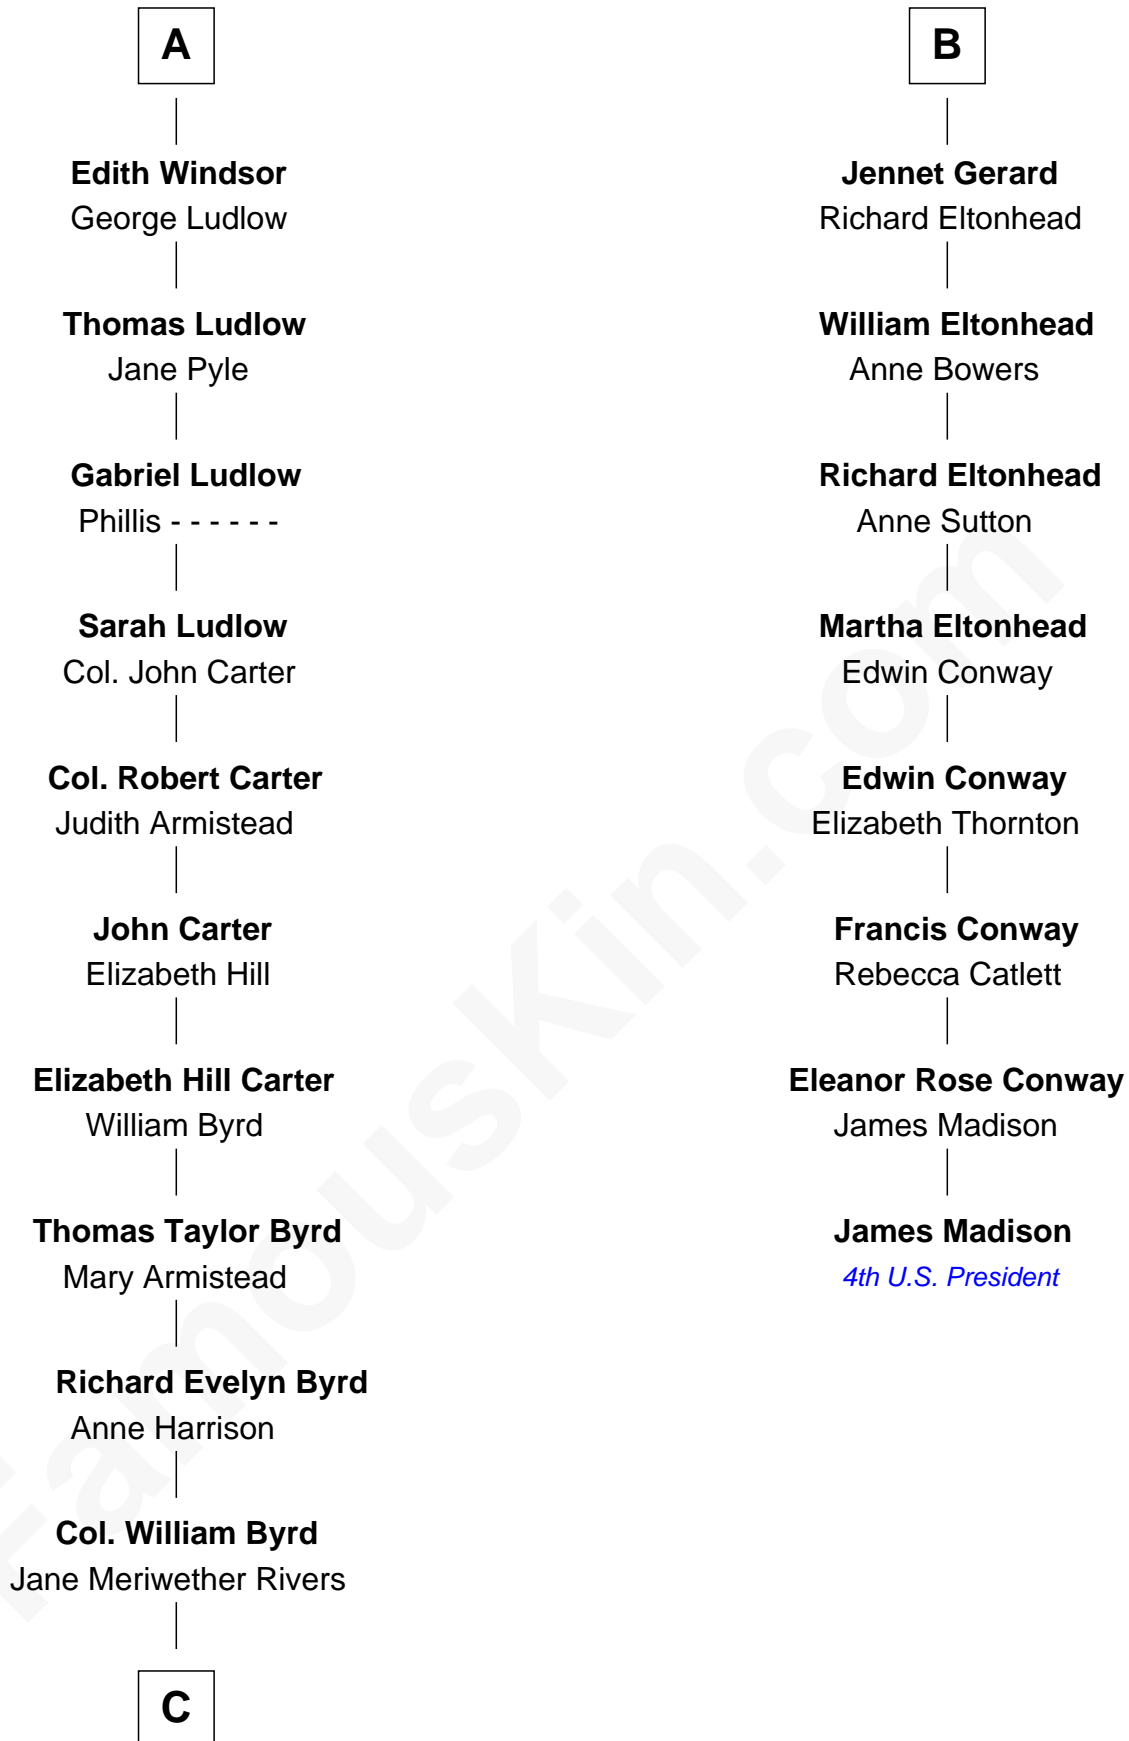

FamousKin.com Relationship Chart of

Harry F. Byrd

50th Governor of Virginia

14th cousin 4 times removed of

James Madison

4th U.S. President

Humphrey de Bohun

Elizabeth Plantagenet

Elizabeth de Badlesmere

Elizabeth de Bohun

Sir Richard Fitzalan

Elizabeth Fitzalan

Sir Robert Goushill

Joan Goushill

Sir Thomas Stanley

Katherine Stanley

Sir John Savage

Dulcia Savage

Sir Henry Bold

Maud Bold

Thomas Gerard

B

C

Richard Evelyn Byrd
Eleanor Bolling Flood