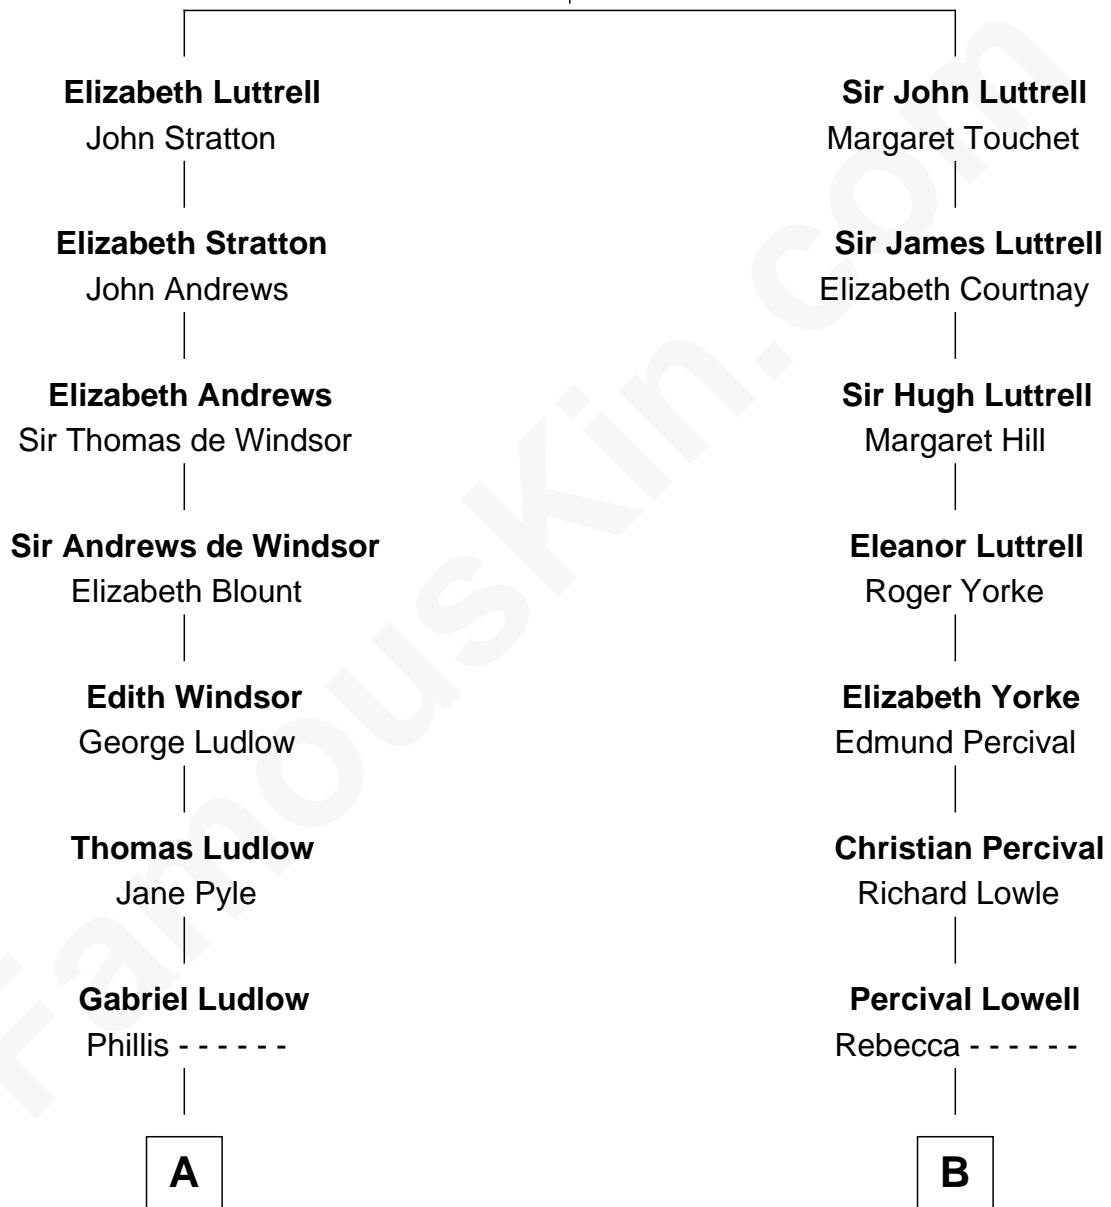

FamousKin.com Relationship Chart of

Harry F. Byrd

50th Governor of Virginia

15th cousin 2 times removed of

Tuesday Weld

TV and Movie Actress

Sir Hugh Luttrell
Catherine de Beaumont

A

Sarah Ludlow
Col. John Carter

Col. Robert Carter
Judith Armistead

John Carter
Elizabeth Hill

Elizabeth Hill Carter
William Byrd

Thomas Taylor Byrd
Mary Armistead

Richard Evelyn Byrd
Anne Harrison

Col. William Byrd
Jane Meriwether Rivers