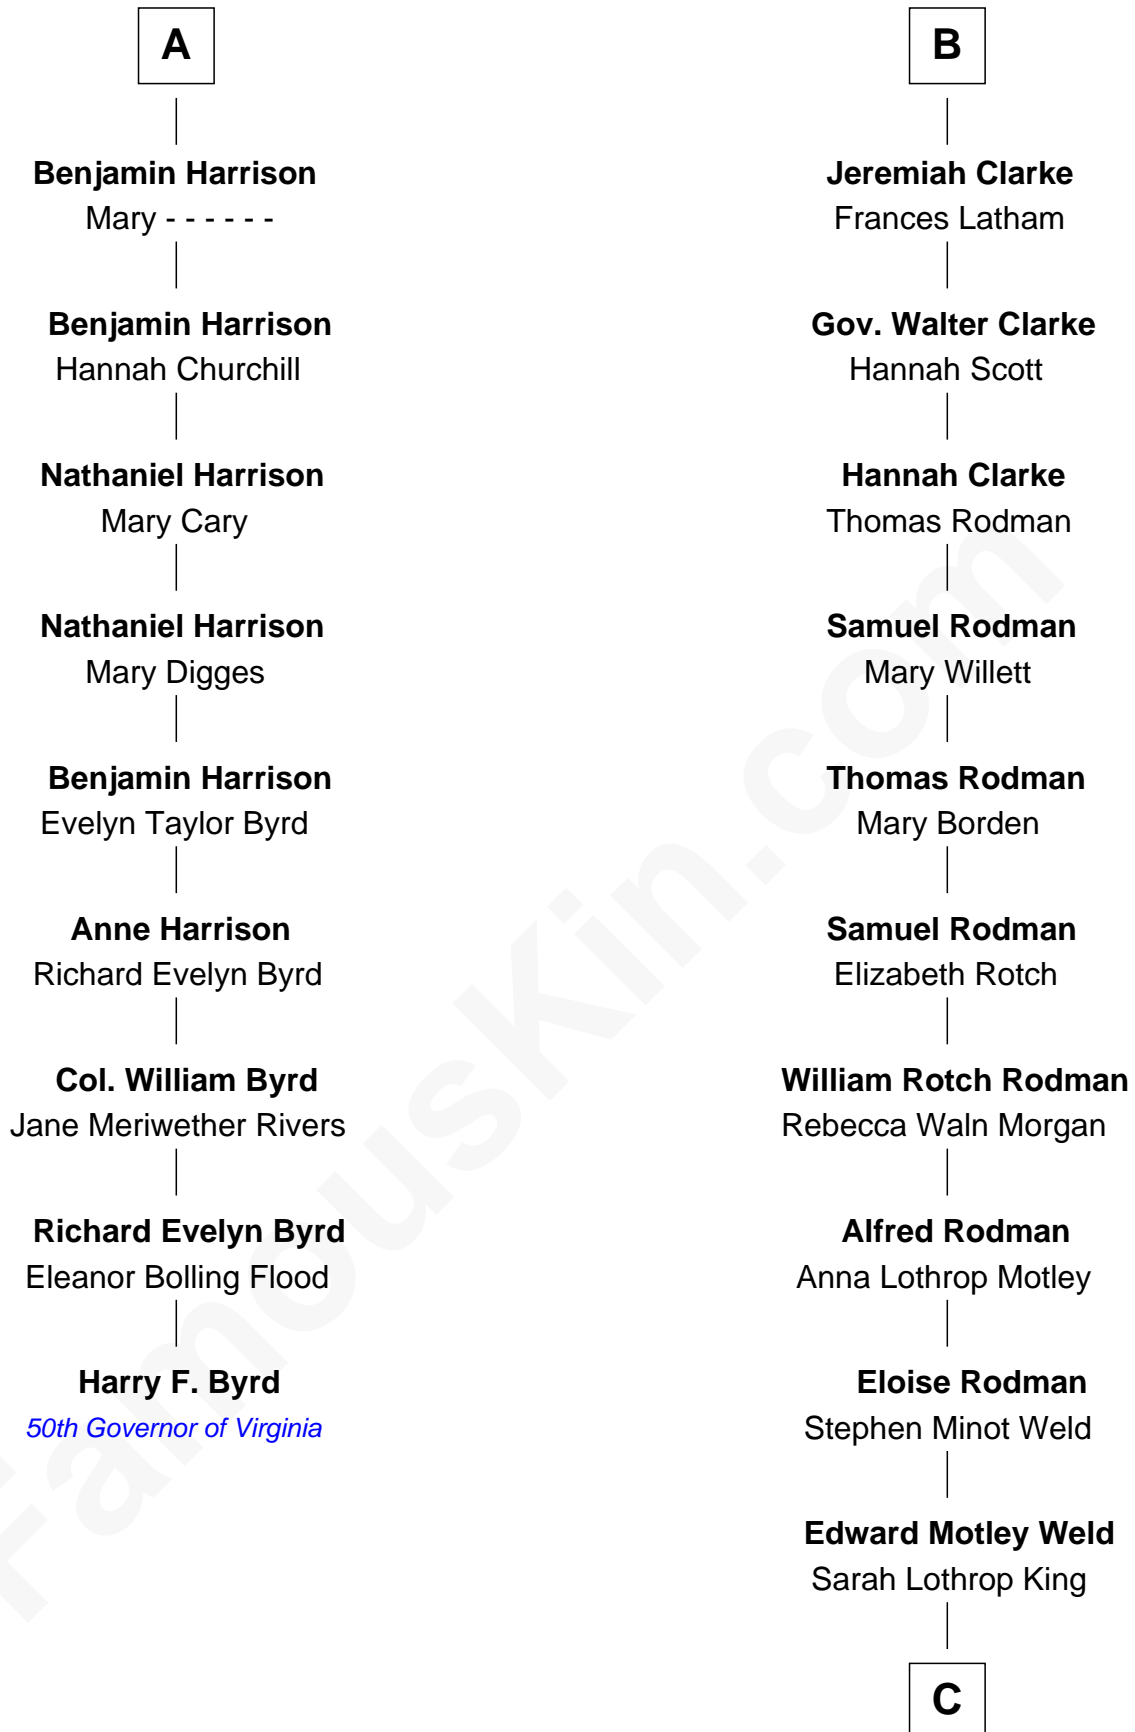

# FamousKin.com Relationship Chart of

**Harry F. Byrd**

*50th Governor of Virginia*

15th cousin 3 times removed of

**Tuesday Weld**

*TV and Movie Actress*

**Stephen le Scrope**

Margery de Welles

**John le Scrope**  
Elizabeth Chaworth

**Elizabeth le Scrope**  
Sir Henry le Scrope

**Margaret Scrope**  
John Bernard

**John Bernard**  
Margaret Daundelyn

**John Bernard**  
Cecily Muscote

**Francis Bernard**  
Alice Hazlewood

**Elizabeth Bernard**  
Thomas Harrison

Probable

**A**

**Maude le Scrope**  
Sir Baldwin Freville

**Elizabeth Freville**  
Sir Thomas Ferrers

**Sir Henry Ferrers**  
Margaret Heckstall

**Elizabeth Ferrers**  
James Clerke

**George Clerke**  
Elizabeth Wilsford

**James Clerke**  
Mary Saxby

**William Clerke**  
Mary Weston

**B**

**C**

—  
**Lothrop Motley Weld**

Yosene Balfour Ker

—  
**Tuesday Weld**